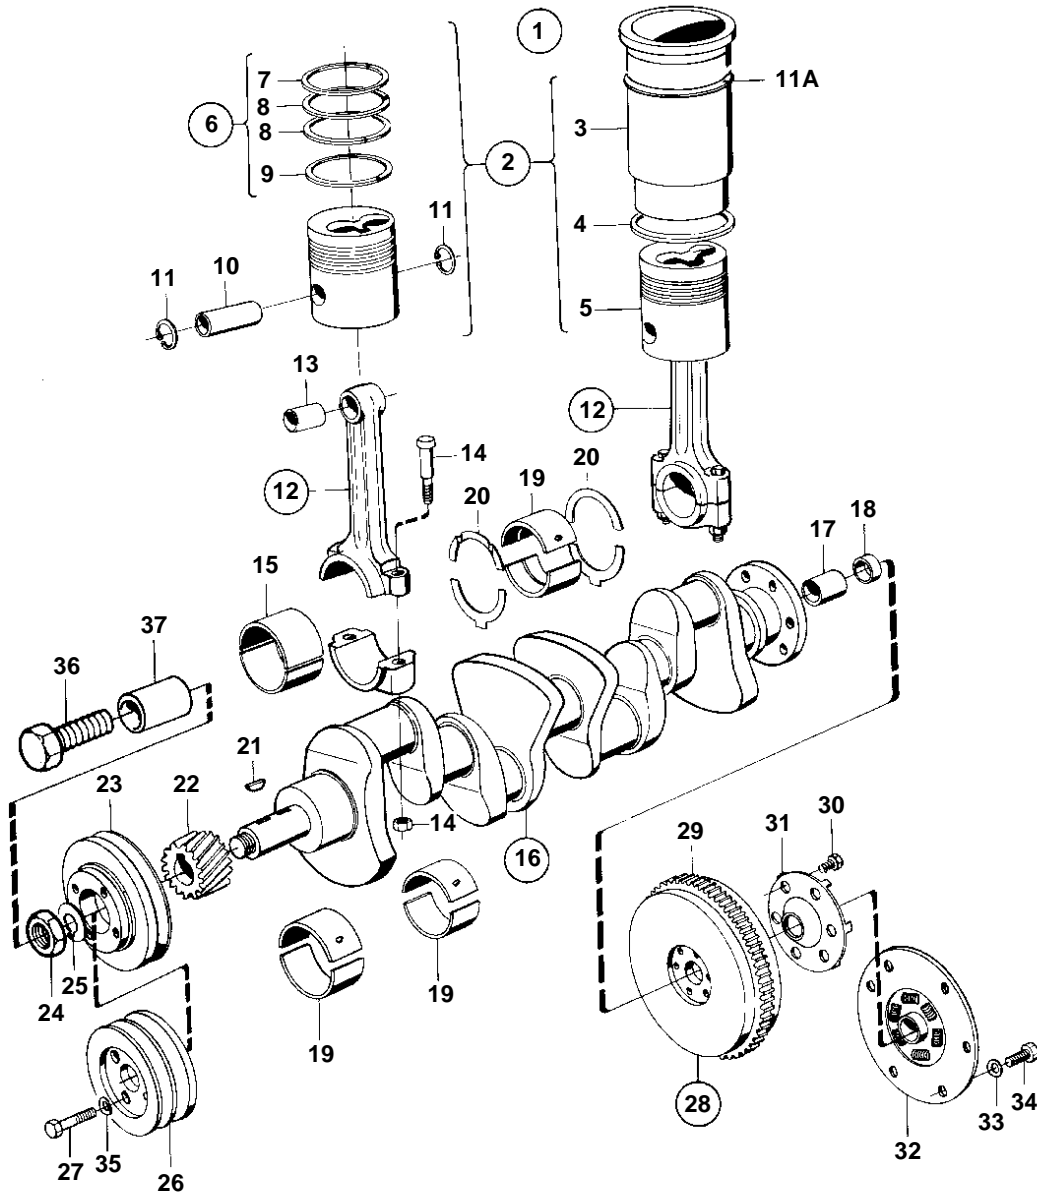

MD21B,AQD21B,MD21B/110S

5 569

**MD21B,AQD21B,MD21B/110S**

REF	PART NO.	QTY	DESCRIPTION		NOTES
1	829530	1	Cylinder liner kit	IK	
2	829254	4	· Cylinder liner kit	IK	MO-3119179/XXXX
	829532	4	· Cylinder liner kit	IK	MO3119180/XXXX-
3		4	· · · CYLINDER LINER	IK	
4	818001	4	· · · Gasket	IK	NOT INCLUDED IN 829532.
5		4	· · · PISTON	IK	
6	875377	4	· · · Piston ring kit	IK	
7		4	· · · · COMPRESSION RING	IK	
8		8	· · · · COMPRESSION RING	IK	
9		4	· · · · OIL SCRAPER RING	IK	
10	826841	4	· · · Piston pin	IK	STD D
	826842	4	· · · Piston pin		OVER SIZE 0,05 MM
	826843	4	· · · Piston pin		OVER SIZE 0,010 MM
11	914515	8	· · Lock ring	IK	
11A	829520	X	Adjusting washer kit		1EA 829520 CONSISTS OF 4 SHIMS.
12	829308	4	Connecting rod		MARKED 2. REPL EARLY TYPE MARKED: 5-4-3-2-1-A-B.IF OTHER MARKING IS STAMPED 4EA 829308 HAVE TO BE USED.
13	818029	4	· Bushing		STD D
	818277	4	· Bushing		OVER SIZE 0,3 MM
14	826835	8	· Screw		
15	875302	1	Big end bearing kit		STD D
	875303	1	Big end bearing kit		UNDER SIZE 0,30 MM
	875304	1	Big end bearing kit		UNDER SIZE 0,50 MM
	875305	1	Big end bearing kit		UNDER SIZE 0,80 MM
16	826834	1			REPLACED BY 1EA 829999,1EA 830000,1 C 840160,1EA 818177, 1EA 818178.
	829999	1	Crankshaft		
17	818177	1	· Bushing		NOT INCLUDED IN 829999.
18	818178	1	· Sealing ring	IK	NOT INCLUDED IN 829999.
19	875306	1	Main bearing kit		STD D
	875307	1	Main bearing kit		UNDER SIZE 0,30 MM
	875308	1	Main bearing kit		UNDER SIZE 0,50 MM
	875309	1	Main bearing kit		UNDER SIZE 0,80 MM
20	818262	2	Washer		STD D
	818015	2	Washer		OVER SIZE 0,20 MM
21	818223	2	Key		MO-3122138
	947397	2	Key		MO3122139-
22	818030	1	Gear		
23	818179	1	Pulley		STD
24	829036	1	Nut		(818019). USED ON CRANKSHAFT 826834.
25	15181	1	Lock washer		MO-3106775/XXXX
26	819296	1	Pulley		SPEC VERSION
27	955300	4	Screw		SPEC VERSION
28	826703	1	Flywheel		
29	826708	1	· Gear ring		
30	826768	6	Screw		
31	826769	1	Washer		
32	841892	1	Absorber		(829476). AQD21A/250 AND MD21A, MD21B WITH VOLVO PENTA REDUCTION REVERSE GEAR.
	841893	1	Absorber		(824991). AQD21A/270, AQD21A/280, AQD21B/280.
	841894	1	Absorber		(829132). MD21A/110S, MD21B/110S, MD21A, MD21B WITH BORG WARNER REVERSE GEAR AND MS3 REVERSE GEAR.
33	941907	6	Spring washer		
34	102701	6	Screw		
35	941907	4	Spring washer		
36	830000	1	Screw		USED ON CRANKSHAFT 829999.
37	840160	1	Spacer sleeve		USED ON CRANKSHAFT 829999.