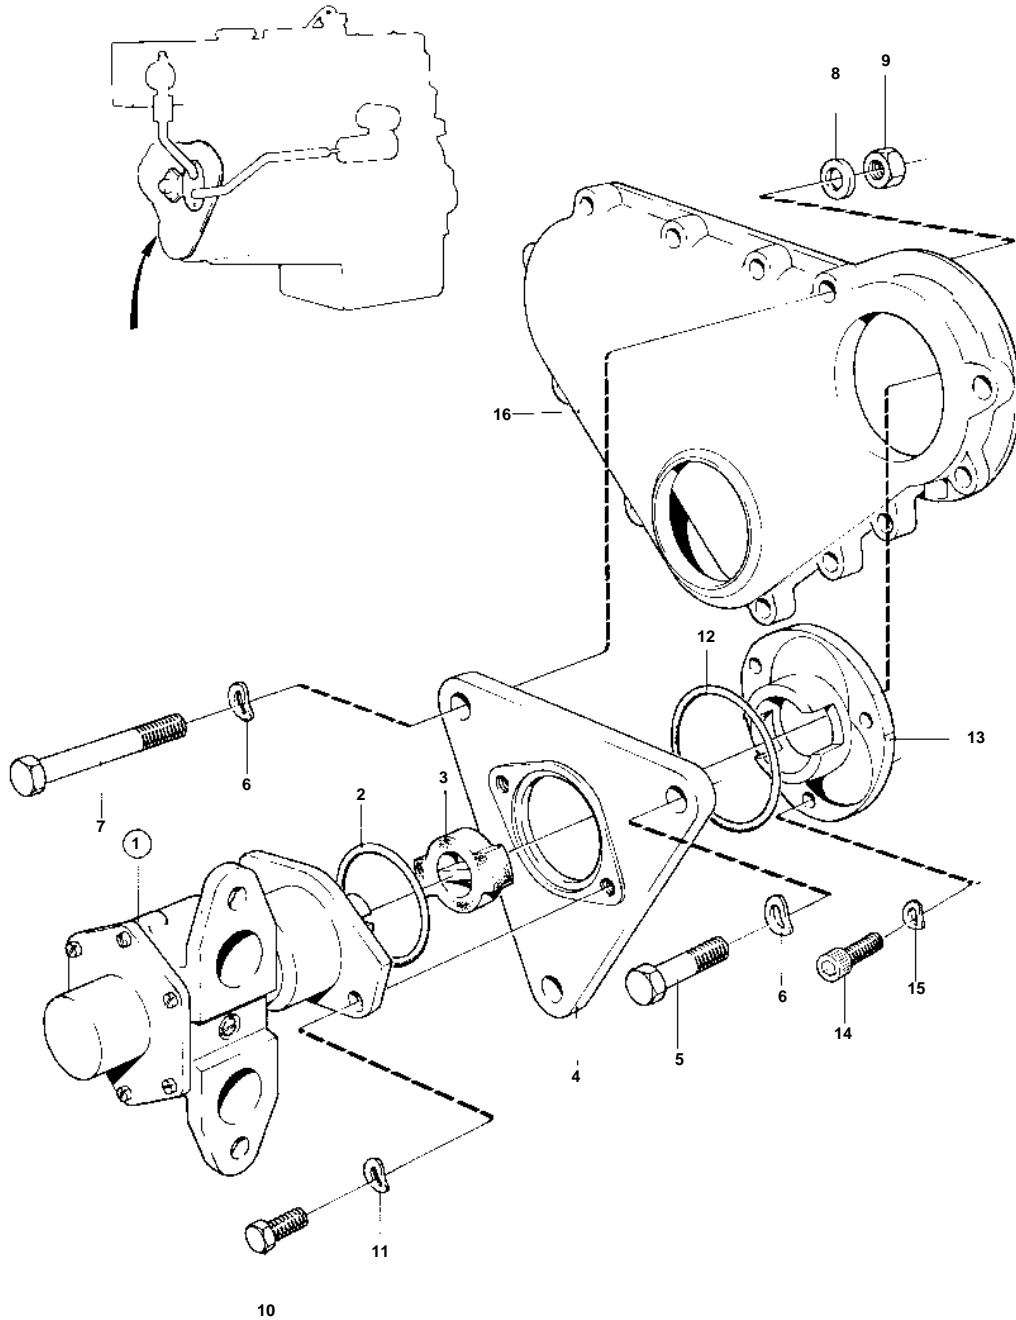

MD21B,AQD21B,MD21B/110S

3724

MD21B,AQD21B,MD21B/110S

REF	PART NO.	QTY	DESCRIPTION	SEE SEC.	NOTES
1	831178	1	Water pump, WATER PUMP		
				02B-1200	
2	925066	1	O-ring		
3	831009	1	Cross piece		
4	829388	1	Anchorage		
5	955318	1	Screw		L = 30 MM
	955317	1	Screw		L = 25 MM
6	941908	3	Spring washer		
7	955328	1	Screw		
8	190503	1	Washer		
9	955783	1	Nut		
10	955271	2	Screw		
11	941906	2	Spring washer		
12	925256	1	O-ring		
13	829277	1	Companion flange		SEE GROUP 2A
14	959219	3	Screw		
15	941907	3	Spring washer		
16		1	TIMING GEAR COVER		SEE GROUP 2A