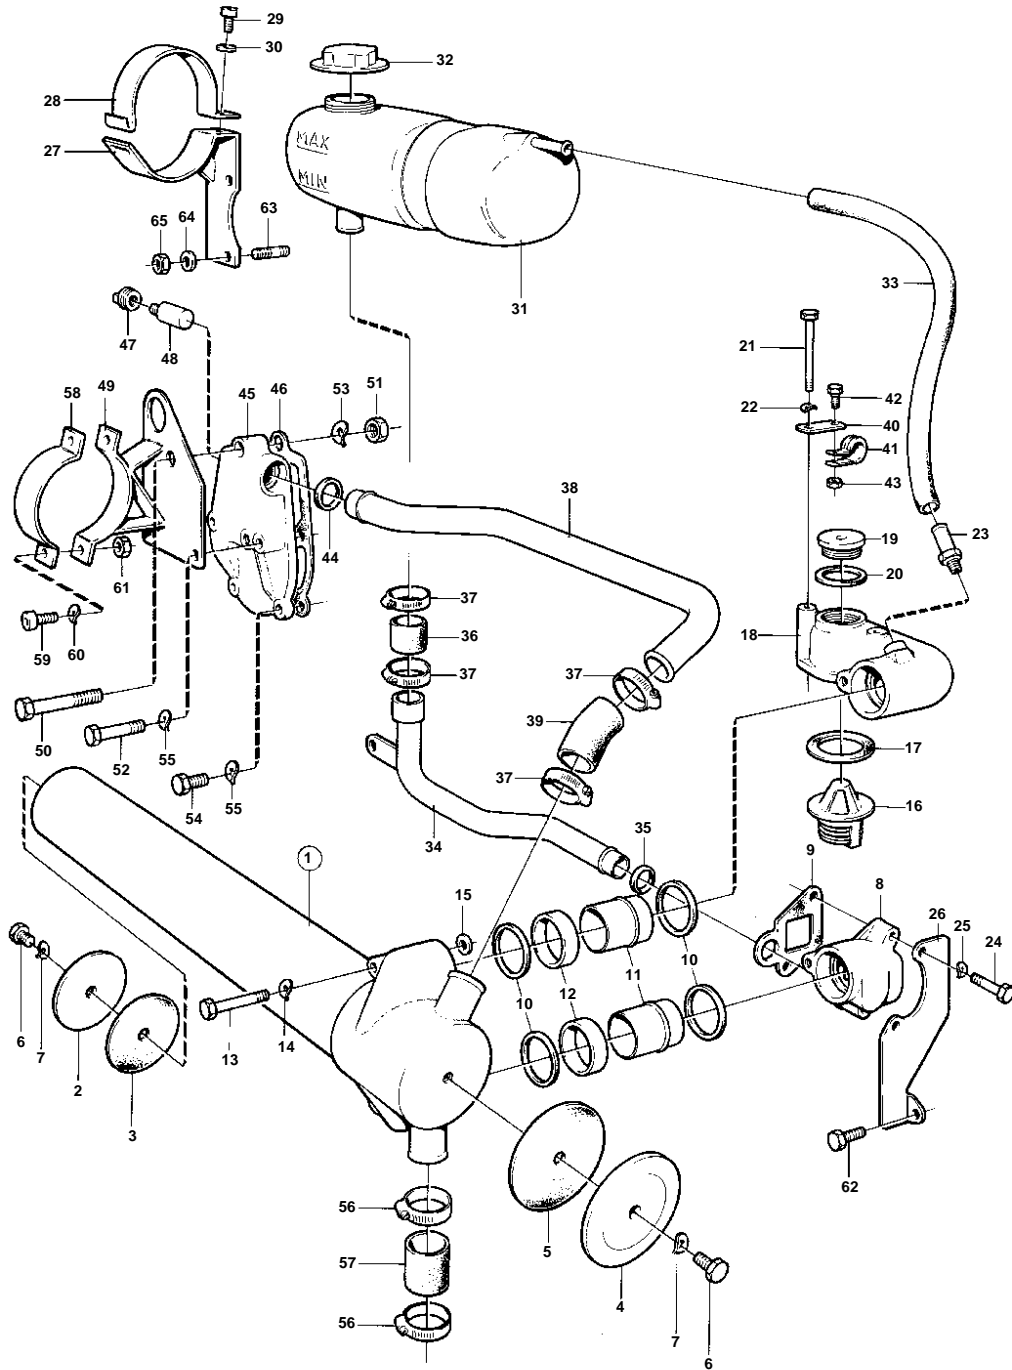

MD21B,AQD21B,MD21B/110S

5409

HEAT EXCHANGER WITH THERMOSTAT AND INSTALLATION COMPONENTS

02B

MD21B,AQD21B,MD21B/110S

REF	PART NO.	QTY	DESCRIPTION	SEE SEC.	NOTES
1	829868	1	Heat exchanger		
2	829971	1	· End cover		
3	829972	1	· Gasket		
4	829973	1	· End cover		
5	829974	1	· Gasket		
6	947496	2			
7	941907	2	· Spring washer		
8	829870	1	Riser		
9	411168	1	Gasket		
10	430020	4	Sealing ring		
11	831897	2	Tube		
12	831914	2	Spacer sleeve		
13	955305	2	Screw		
14	941907	2	Spring washer		
15	955894	2	Washer		
16	833826	1	Thermostat		
17	416033	1	Sealing ring	IK	
18	829869	1	Thermostat housing		
19	833496	1	Plug		
20	957191	1	Gasket		
21	955304	2	Screw		
22	941907	2	Spring washer		
23	829917	1	Hose coupling		
24	955301	2	Screw		
25	941907	2	Spring washer		
26	829961	1	Bracket		
27	829980	1	Bracket		
28	829981	1	Tensioning band		
29	942001	1	Screw		
30	955892	1	Washer		
31	1276040	1	Expansion tank		
32	844624	1	Pressure cap		
33	942700	X	Hose		
34	829877	1	Tube		
35	418411	1	Sealing ring		
36	943369	X	Hose		(836789)
37	943474	4	Hose clamp		
38	829876	1	Tube		
39	952971	X	Rubber hose		L = 50 MM
40	829925	1	Attaching plate		
41	952633	1	Clamp		
42	955271	1	Screw		
43	963105	1	Nut		
44	418412	1	Sealing ring		
45	829871	1	End cover		
46	819727	1	Gasket	02B-1925	
47	800475	1	Plug		
48	800476	1	Zinc electrode		
49	829964	1	Bracket		
50	955351	1	Screw		L = 90 MM
51	955784	1	Nut		
52	955328	1	Screw		L = 80 MM
	955319	1	Screw		L = 35 MM
53	940280	1	Spring washer		
54	955318	3	Screw		L = 30 MM
55	941908	5	Spring washer		
56	943474	2	Hose clamp		
57	952971	X	Rubber hose		L = 50 MM
58	829965	1	Cap		
59	959222	2	Screw		
60	941907	2	Spring washer		
61	955782	2	Nut		
62	955318	1	Screw	02B-1000	

7742100 - 02B - 02B-0775

5409

Upd: 22 NOV 2005

MD21B, AQD21B

**VOLVO
PENTA**