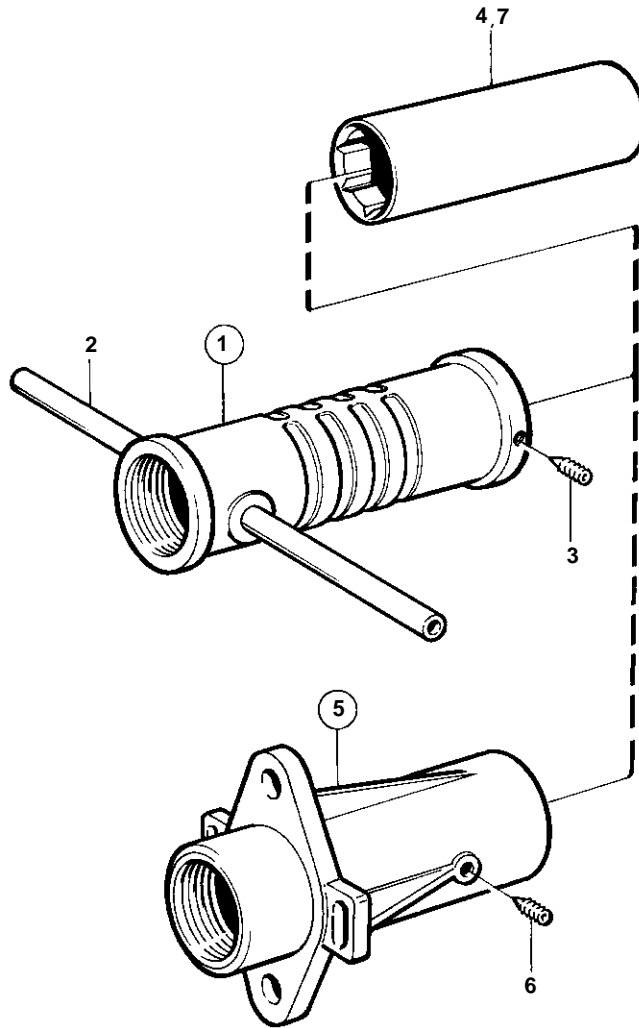

MD2010B, MD2020B, MD2030B, MD2040B

9665

MD2010B, MD2020B, MD2030B, MD2040B

REF	PART NO.	QTY	DESCRIPTION	NOTES
1	827886	1	Stern bearing	For 30mm propeller shaft.
2		1	· Tube	
3	942609	3	· Screw	
4	812916	1	· Rubber bearing	
5	827781	1	Stern bearing	For 30mm propeller shaft.
6	942609	2	· Screw	
7	812916	1	· Rubber bearing	