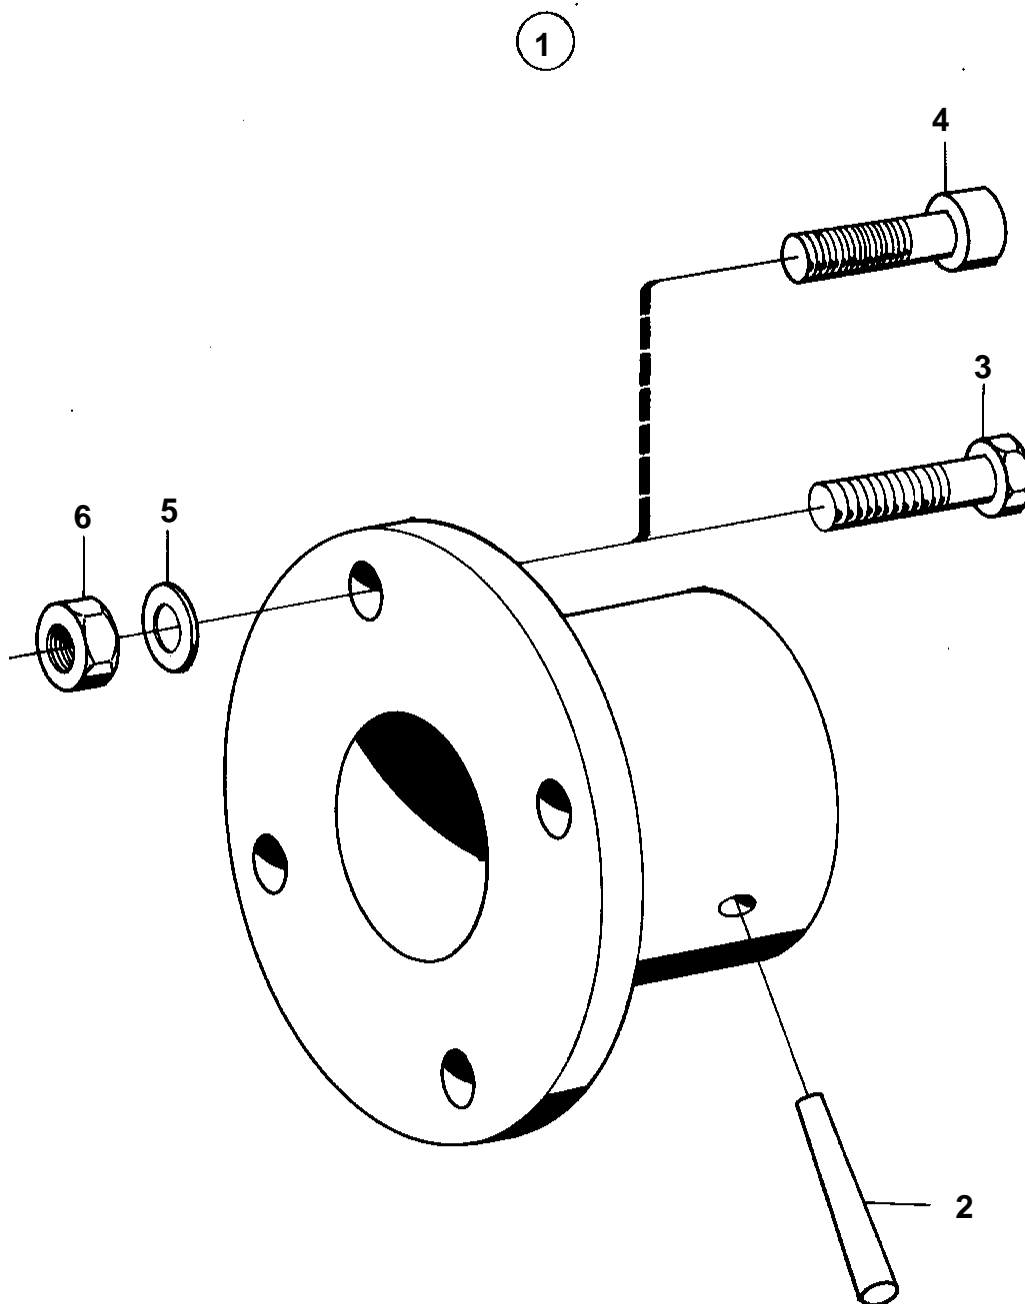

MD2010B, MD2020B, MD2030B, MD2040B

3232

MD2010B, MD2020B, MD2030B, MD2040B

REF	PART NO.	QTY	DESCRIPTION	NOTES
1		1	Companion flange	For 30mm propeller shaft.
2	907599	1	· Pin	
3	970949	4	· Screw	L=35mm (955319)
4	959239	4	· Screw	L=30mm
5	941908	4	· Spring washer	
6	955783	4	· Nut	