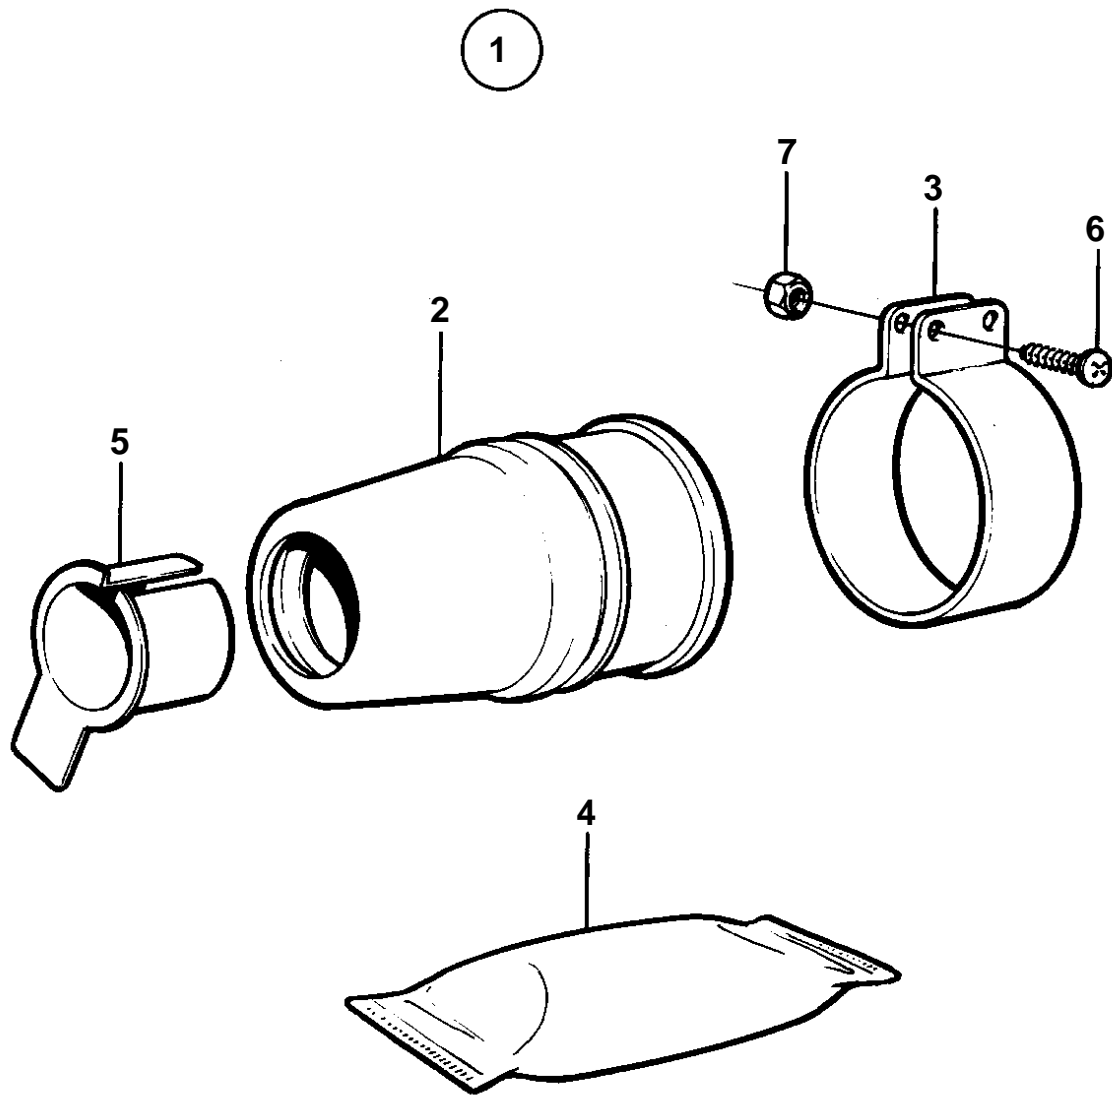

MD2010B, MD2020B, MD2030B, MD2040B

6147

MD2010B, MD2020B, MD2030B, MD2040B

REF	PART NO.	QTY	DESCRIPTION	SEE SEC.	NOTES
1	828422	1	Seal		D=30mm
			Bulletin P-44-6-1	P-44-6-1-EN	Rubber Stuffing Box
2		1	• Sealing sleeve		
3	828418	1	• Clamp		
4	828250	1	• Grease		
5		1	• Sleeve		
6		2	• Screw		
7	966170	2	• Nut		