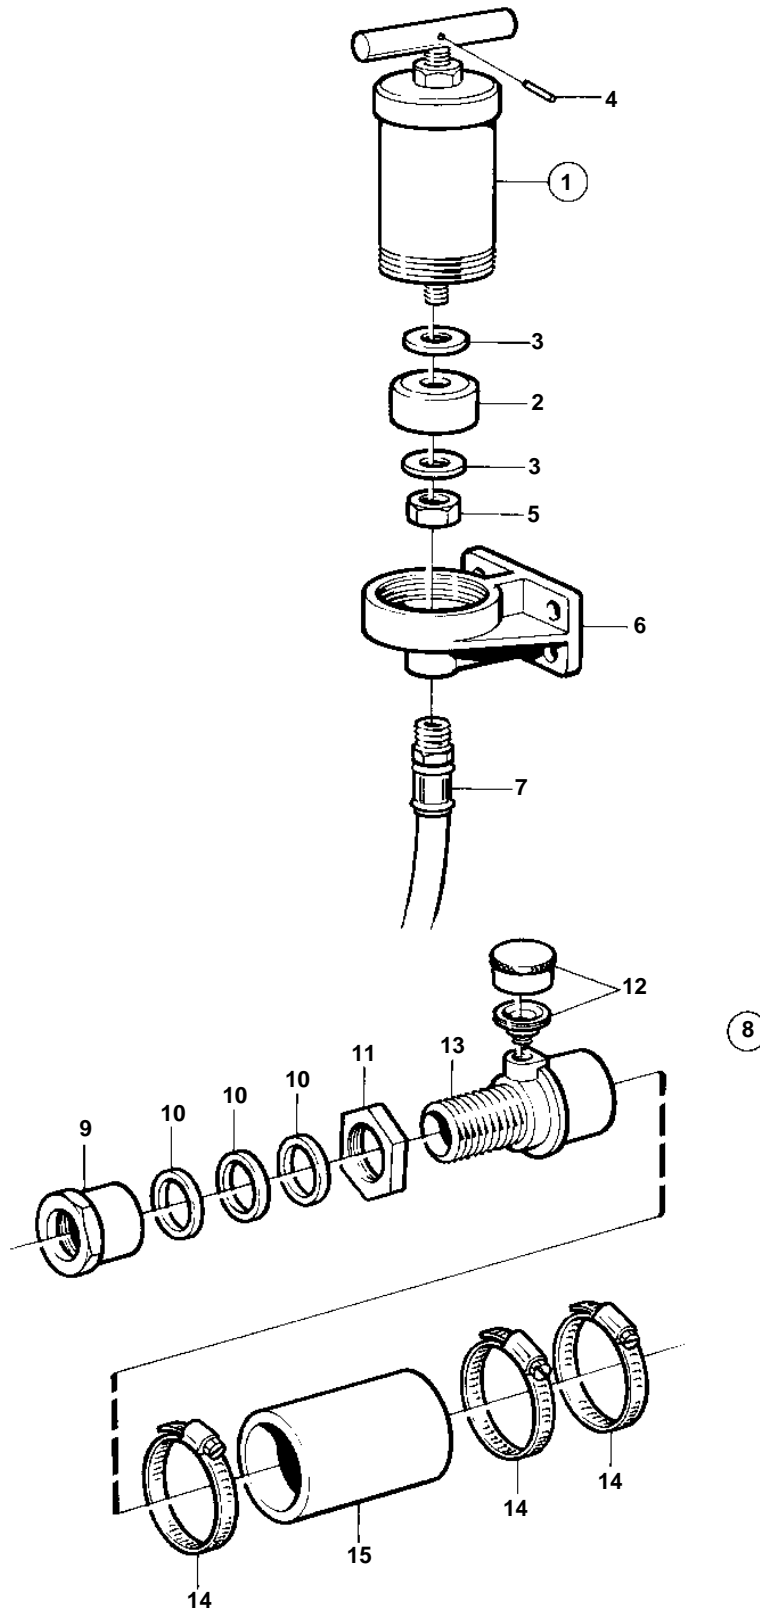

MD2010B, MD2020B, MD2030B, MD2040B

MD2010B, MD2020B, MD2030B, MD2040B

| REF | PART NO. | QTY | DESCRIPTION    | NOTES      |
|-----|----------|-----|----------------|------------|
| 1   | 827184   | 1   | Greas press    |            |
| 2   | 815579   | 1   | · Leather cuff |            |
| 3   | 948087   | 2   | · Washer       |            |
| 4   |          | 1   | · Pin          |            |
| 5   | 950354   | 1   | · Lock nut     |            |
| 6   |          | 1   | · Retainer     |            |
| 7   | 833842   | 1   | Hose           |            |
| 8   | 859012   | 1   | Stuffing box   | D=25mm     |
|     | 859013   | 1   | Stuffing box   | D=30mm     |
| 9   |          | 1   | · Nut          |            |
| 10  | 859003   | 3   | · Box gasket   | D=25mm     |
|     | 859006   | 3   | · Box gasket   | D=30mm     |
| 11  |          | 1   | · Nut          |            |
| 12  | 914138   | 1   | · Grease cup   |            |
| 13  |          | 1   | · Stuffing box |            |
| 14  | 961672   | 3   | · Clamp        | FOR 859012 |
|     | 961674   | 3   | · Clamp        | FOR 859013 |
| 15  | 825672   | 1   | · Hose         | D=25mm     |
|     | 825673   | 1   | · Hose         | D=30mm     |