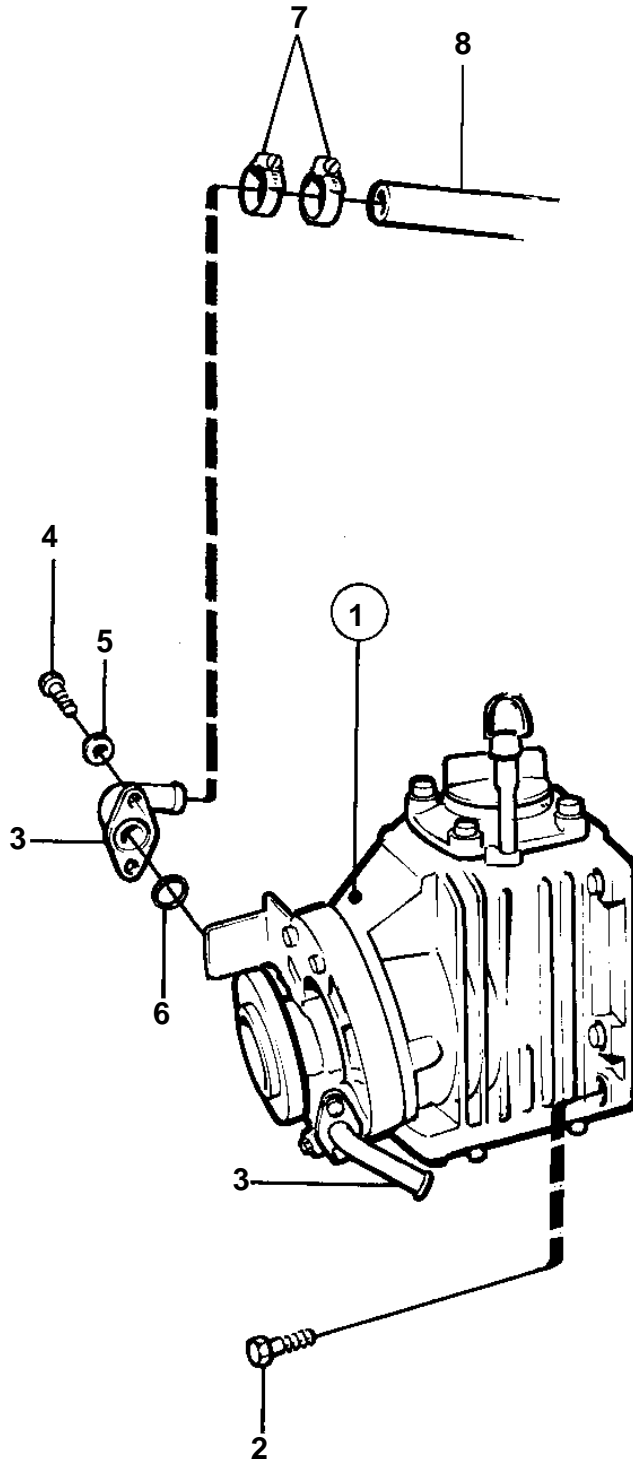

MD2010B, MD2020B, MD2030B, MD2040B

16132

MD2010B, MD2020B, MD2030B, MD2040B

REF	PART NO.	QTY	DESCRIPTION	SEE SEC.	NOTES
1		1	Reversing gear		
				212	
2	965185	6	Flange screw		
3		2	Coolant pipe		Included in complete reverse gear
4		4	Screw		Included in complete reverse gear
5		4	Spring washer		Included in complete reverse gear
6		2	Sealing ring		Included in complete reverse gear
7	961666	2	Hose clamp		
8	943369	X	Hose		Intake-sea water pump.