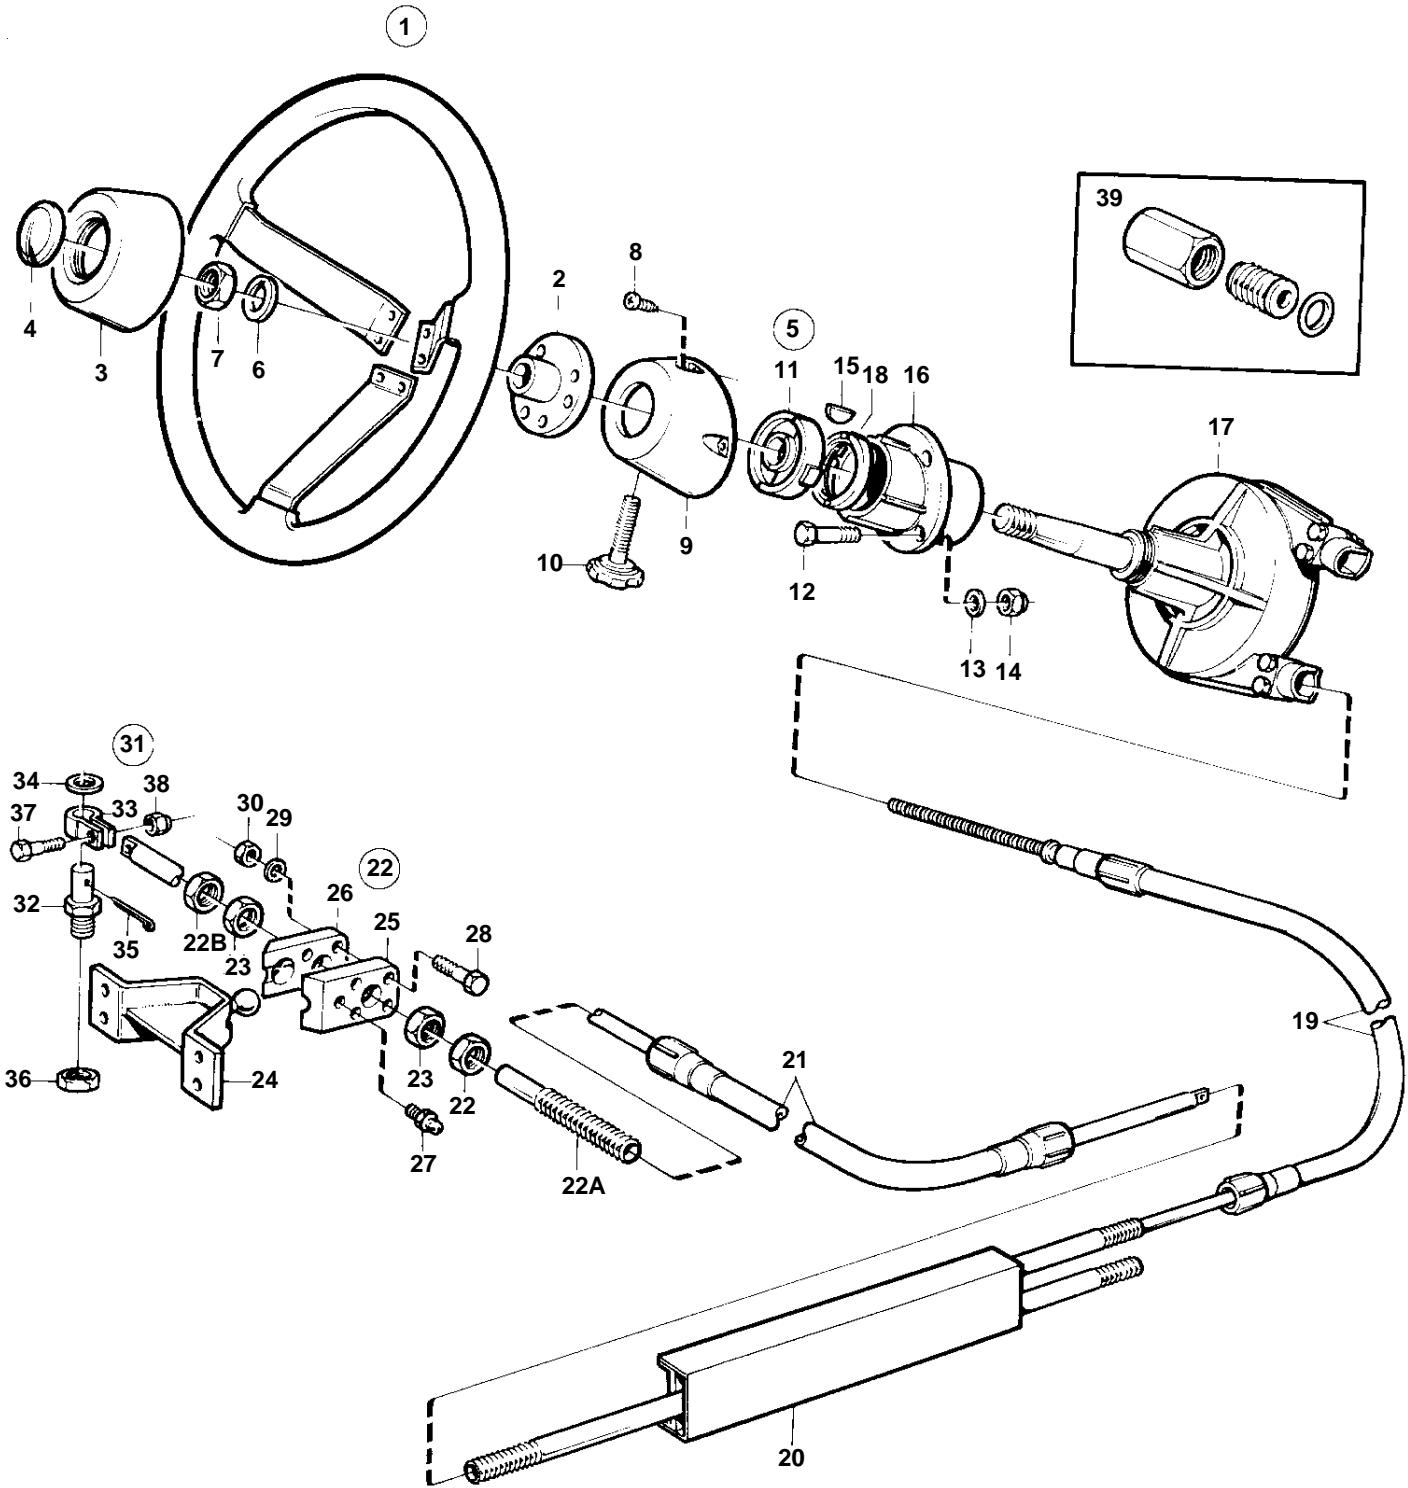

MD2010B, MD2020B, MD2030B, MD2040B

15565

MD2010B, MD2020B, MD2030B, MD2040B

REF	PART NO.	QTY	DESCRIPTION	NOTES
1	850936	1	Steering wheel	
2		1	• Steering wheel hub	
3		1	• Steering wheel pad	
4		1	• Steering wh emblem	
5	853182	1	Mounting kit	90° WHITE
	1140023	1	Mounting kit	90° BLACK
	853183	1	Mounting kit	70° WHITE
	1140024	1	Mounting kit	70° BLACK
6	3851613	1	• Lock washer	
7	955793	1	• Nut	
8	965325	2	• Screw	OP
9		1	• Cover	
10	3851612	1	• Screw	
11	3851611	2	• Bearing bushing	
12	955298	4	• Screw	
13	955894	4	• Washer	
14	946036	4	• Lock nut	
15	160807	1	• Key	
16		1	• Steering head	
17	853181	1	Steering box	
18	3851614	1	• Nut	
19	828886	1	Steering cable	L=2,00m
	828887	1	Steering cable	L=2,25m
	828888	1	Steering cable	L=2,50m
	828889	1	Steering cable	L=2,75m
	853185	1	Steering cable	L=3,00m
	853186	1	Steering cable	L=3,25m
	853187	1	Steering cable	L=3,50m
	853188	1	Steering cable	L=3,75m
	853189	1	Steering cable	L=4,00m
	853190	1	Steering cable	L=4,25m
	853191	1	Steering cable	L=4,50m
	853192	1	Steering cable	L=4,75m
	853193	1	Steering cable	L=5,00m
	828863	1	Steering cable	L=5,25m
	853194	1	Steering cable	L=5,50m
	828864	1	Steering cable	L=5,75m
	853195	1	Steering cable	L=6,00m
	828865	1	Steering cable	L=6,25m
	853196	1	Steering cable	L=6,50m
	828866	1	Steering cable	L=6,75m
	853197	1	Steering cable	L=7,00m
	853286	1	Steering cable	L=7,50m
	853287	1	Steering cable	L=8,00m
	853288	1	Steering cable	L=8,50m
	853289	1	Steering cable	L=9,00m
20		1	Ds unit	
21	853387	1	• Steering cable	
22	853290	1	Stern attachment	
22A	850771	1	• Anchorage	
22B	850778	2	• Nut	
23	853306	2	• Nut	
24	851093	1	• Bracket	
25	828857	1	• Anchorage	
26	828854	1	• Anchorage	
27	951739	1	• Lubricating nipple	
28	940101	2	• Screw	
29	941906	2	• Spring washer	
30	963105	2	• Nut	
31	828924	1	• Ball joint kit	
32		1	• • Split pin bolt	
33		1	• • Bracket	
34	955897	1	• • Washer	