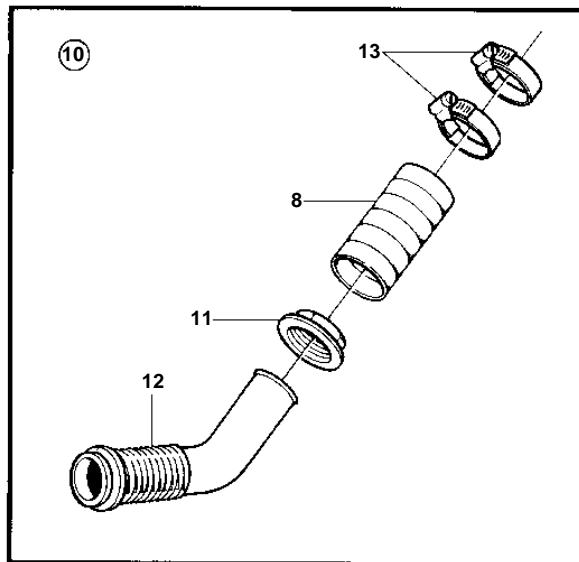

MD2010B, MD2020B, MD2030B, MD2040B

MD2010B, MD2020B, MD2030B, MD2040B

REF	PART NO.	QTY	DESCRIPTION	NOTES
1	828837	1	Muffler, straight	
2		1	· End plate	
3	961678	4	· Hose clamp	
4	828059	1	· Hose	
5		1	· End plate	
6	828061	2	· Bracket	
7	961671	X	Hose clamp	
8	828463	X	Exhaust hose	
9	828256	1	Riser	45°
10	833738	1	Hull fitting	45°
11	827877	1	· Nut	
12	828694	1	· Hull fitting	
13	961672	2	· Clamp	