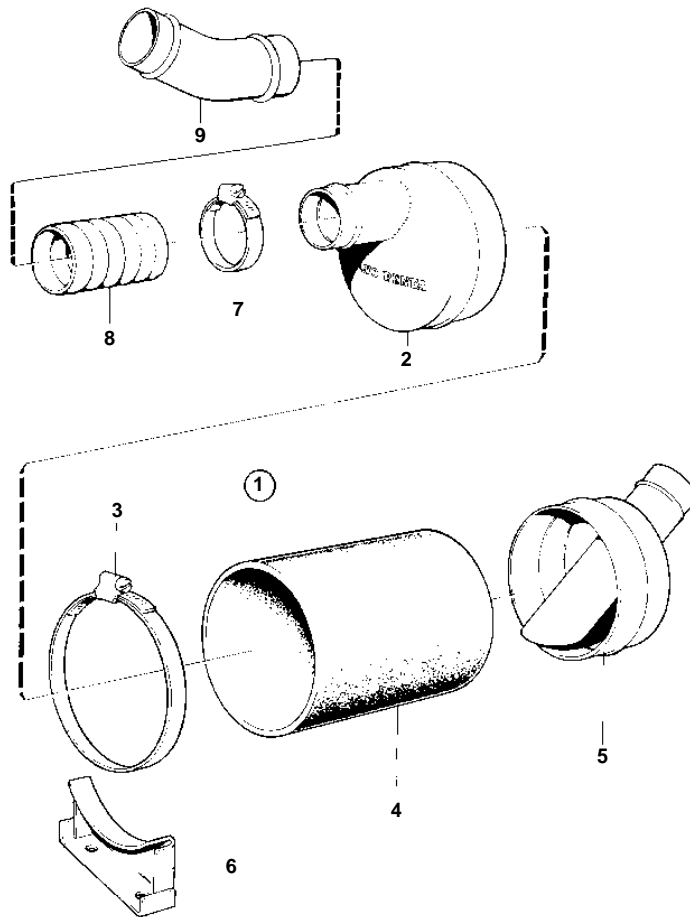

MD2010B, MD2020B, MD2030B, MD2040B

MD2010B, MD2020B, MD2030B, MD2040B

REF	PART NO.	QTY	DESCRIPTION	NOTES
1	828837	1	Muffler, straight	
2		1	· End plate	
3	961678	4	· Hose clamp	
4	828059	1	· Hose	
5		1	· End plate	
6	828061	2	· Bracket	
7	961671	X	Hose clamp	
8	828463	X	Exhaust hose	
9	828256	1	Riser	45°
10	833738	1	Hull fitting	45°
11	827877	1	· Nut	
12	828694	1	· Hull fitting	
13	961672	2	· Clamp	