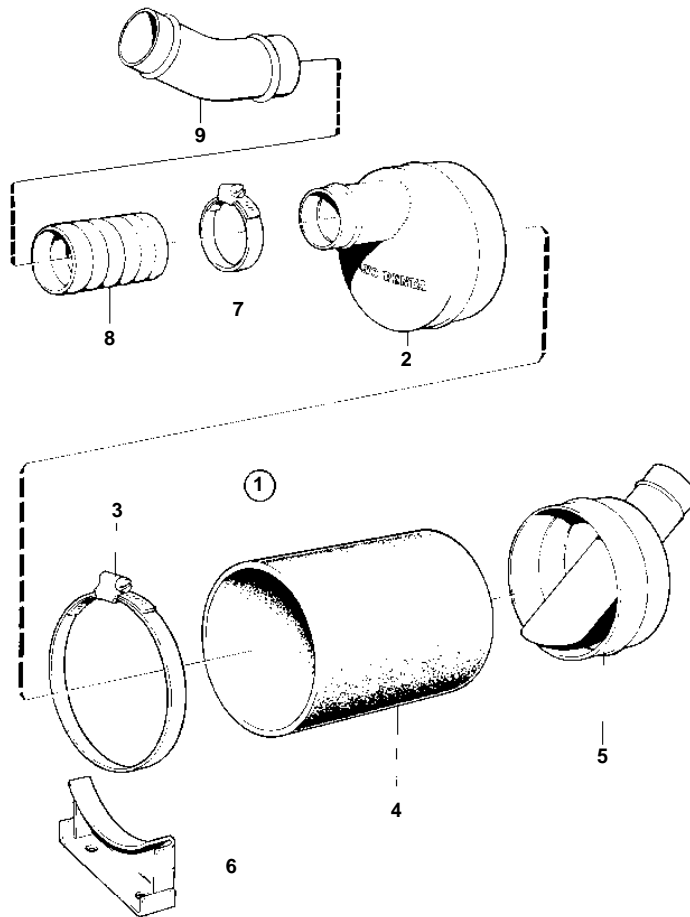

MD2010B, MD2020B, MD2030B, MD2040B

MD2010B, MD2020B, MD2030B, MD2040B

REF	PART NO.	QTY	DESCRIPTION	NOTES
1	828064	1	Muffler	
2		1	· End plate	
3	961678	4	· Hose clamp	
4	828059	1	· Hose	
5		1	· End plate	
6	828061	2	· Bracket	
7	961671	X	Hose clamp	
8	828463	X	Exhaust hose	
9	828256	1	Riser	45°
10	833738	1	Hull fitting	45°
11	827877	1	· Nut	
12	828694	1	· Hull fitting	
13	961672	2	· Clamp	