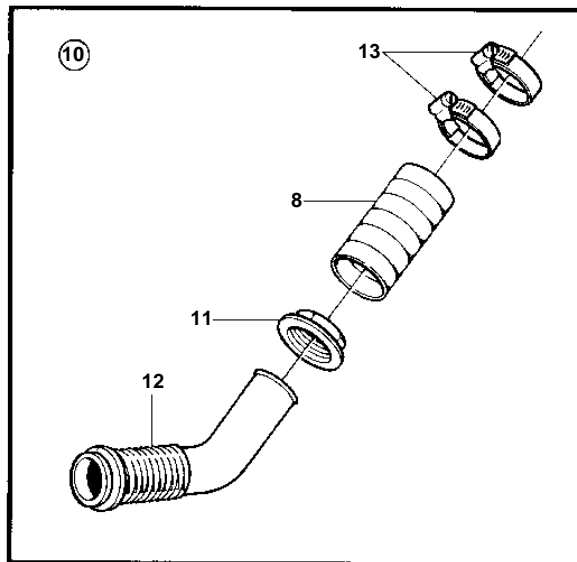

MD2010B, MD2020B, MD2030B, MD2040B

MD2010B, MD2020B, MD2030B, MD2040B

REF	PART NO.	QTY	DESCRIPTION	NOTES
1	828064	1	Muffler	
2		1	· End plate	
3	961678	4	· Hose clamp	
4	828059	1	· Hose	
5		1	· End plate	
6	828061	2	· Bracket	
7	961671	X	Hose clamp	
8	828463	X	Exhaust hose	
9	828256	1	Riser	45°
10	833738	1	Hull fitting	45°
11	827877	1	· Nut	
12	828694	1	· Hull fitting	
13	961672	2	· Clamp	