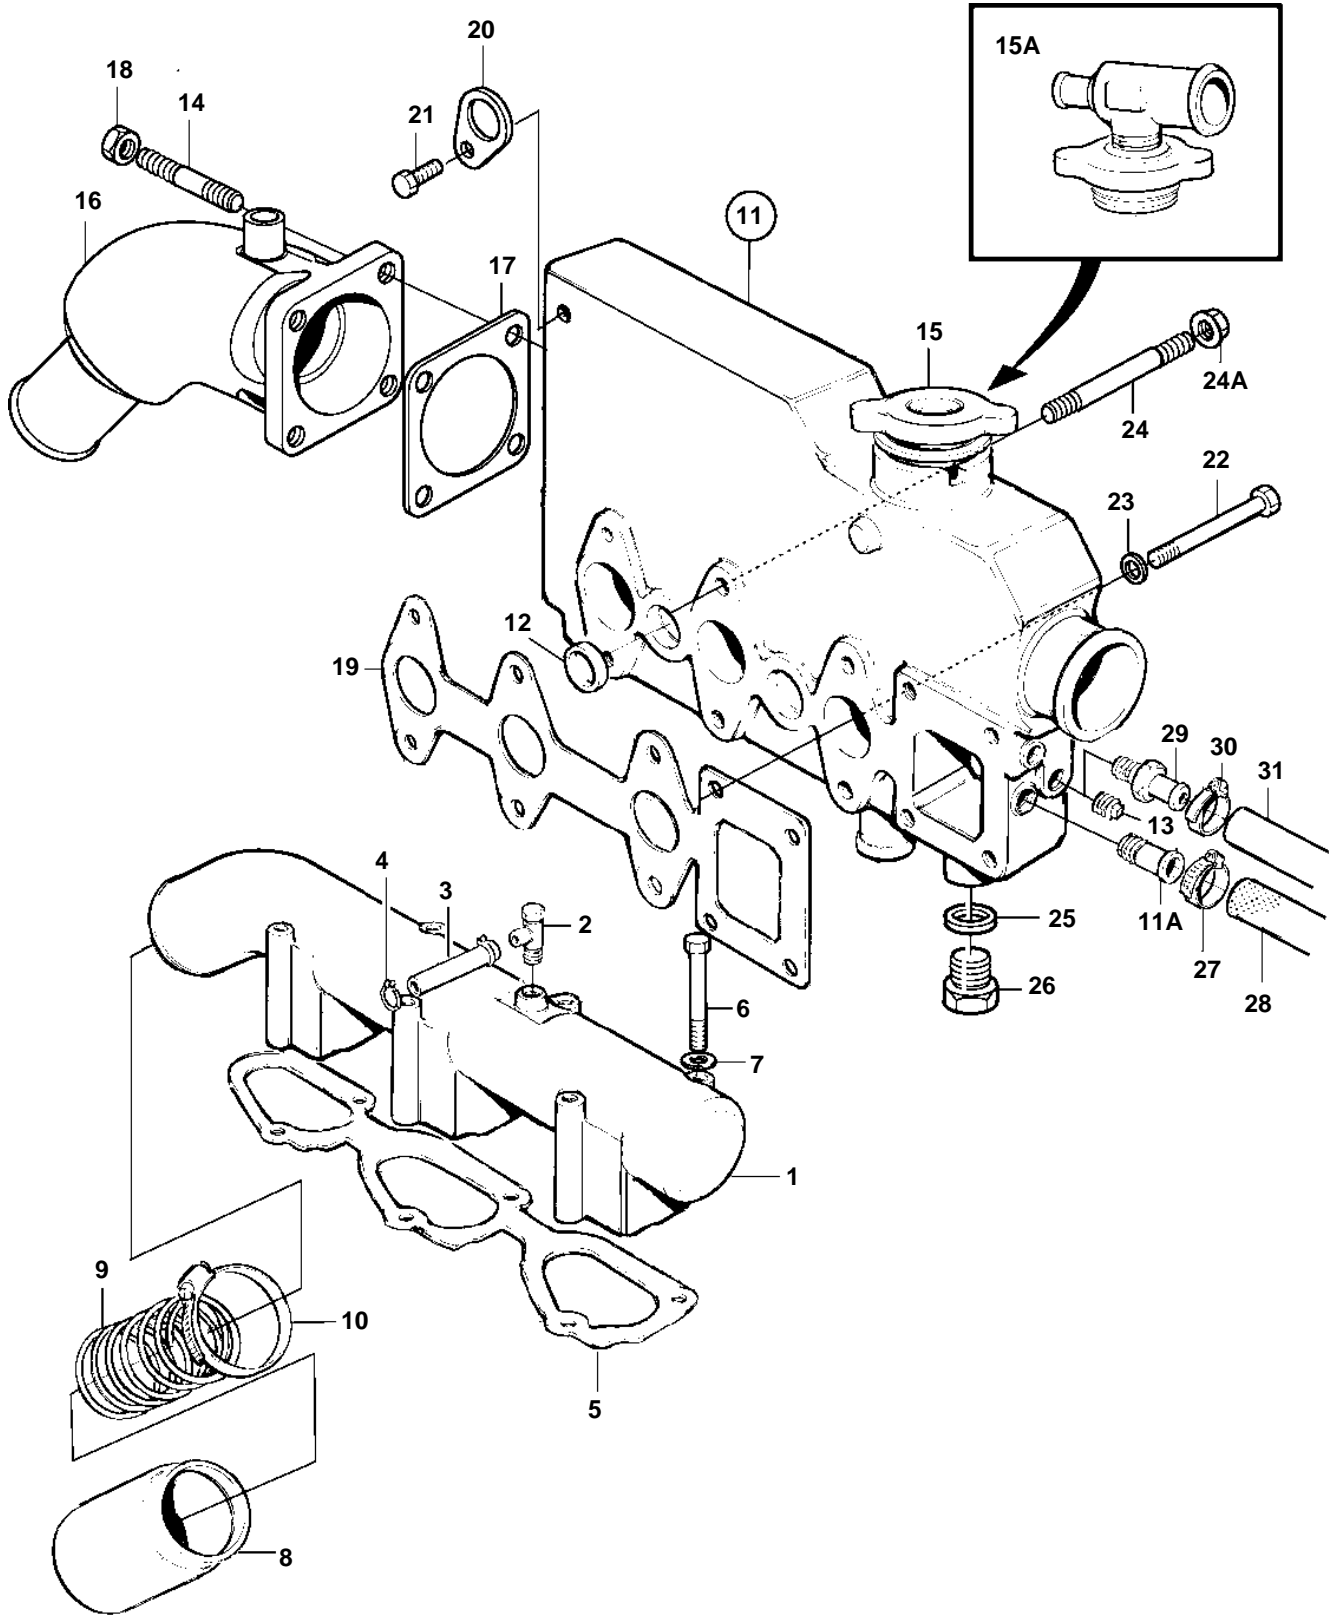

MD2040B

MD2040B

REF	PART NO.	QTY	DESCRIPTION	SEE SEC.	NOTES
1	3580503	1	Inlet pipe		
2	3580504	1	Hose connection		
3	3580505	1	Hose		
4	961662	2	Clamp		
5	3580507	1	Gasket		
6	3580508	6	Screw		
7	861913	6	Spring washer		
8	3580509	1	Filter		
9	3580510	1	Spring		
10	961672	1	Clamp		
11	861769	1	Heat exchanger housi		
11A	3580513	1	· Hose connection		
12	3580302	3	· Plug		
13		1	· Plug		
14	953042	4	Stud		
15	861905	1	Cover		
15A		1	Cover	573	ALT. When separate expansion tank is being used.
16	861906	1	Exhaust riser		
17	861907	1	Gasket		
18	948645	4	Lock nut		
19	3580512	1	Gasket		
20		1	Lifting eye		
21	861870	1	Screw		
22	3580518	6	Screw		
23	861913	6	Spring washer		
24	3580519	2	Stud		
24A	945407	2	Flange nut		
25	861917	2	Gasket		
26	861918	2	Plug		
27	961665	1	Hose clamp		
28	3580528	1	Hose		Heat exchanger-water pump.
29	976040	1	Nipple		Hot water outlet.
30	961665	1	Hose clamp		
31	952969	X	Rubber hose		