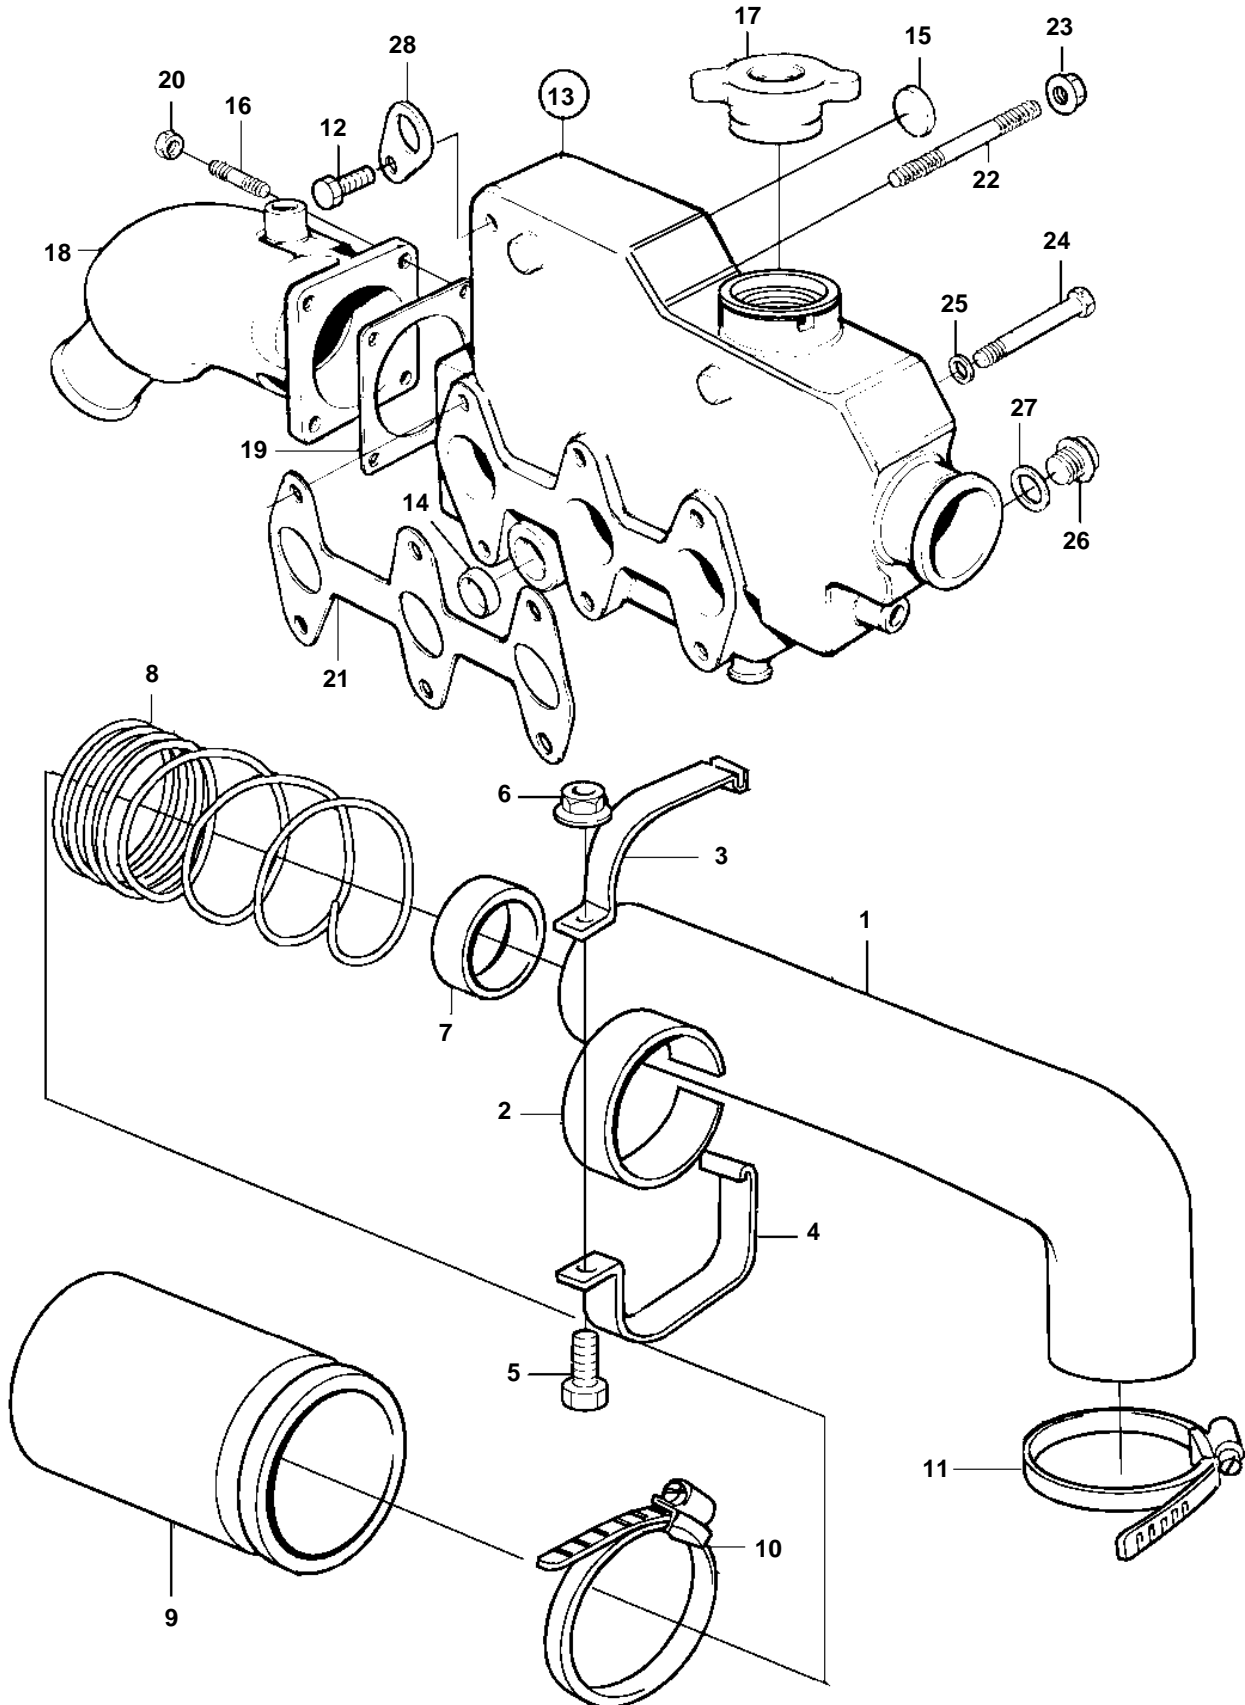

MD2030B

MD2030B

REF	PART NO.	QTY	DESCRIPTION	SEE SEC.	NOTES
1	3580956	1	Air inlet		
2	3581401	1	Rubber guard		
3	3581398	1	Clamp		
4	3581399	1	Clamp		
5	965175	1	Screw		
6	945407	1	Flange nut		
7	3581400	1	Tube		
8	3580510	1	Spring		
9	3580509	1	Filter		
10	961673	1	Clamp		
11	961671	1	Hose clamp		
12	861870	1	Screw		
13	3580736	1	Heat exchanger housi		
14	861801	1	· Plug		
15	3580302	1	· Plug		
16	953042	4	Stud		
17	861905	1	Cover		
		1	Cover	573	ALT. When separate expansion tank is being used.
18	861906	1	Exhaust riser		
19	861907	1	Gasket		
20	948645	4	Lock nut		
21	3580323	1	Gasket		
22	3580324	2	Stud		
23	945407	2	Flange nut		
24	3580005	4	Screw		
25	861913	4	Spring washer		
26	861918	1	Plug		
27	861917	1	Gasket		
28		1	Lifting eye		