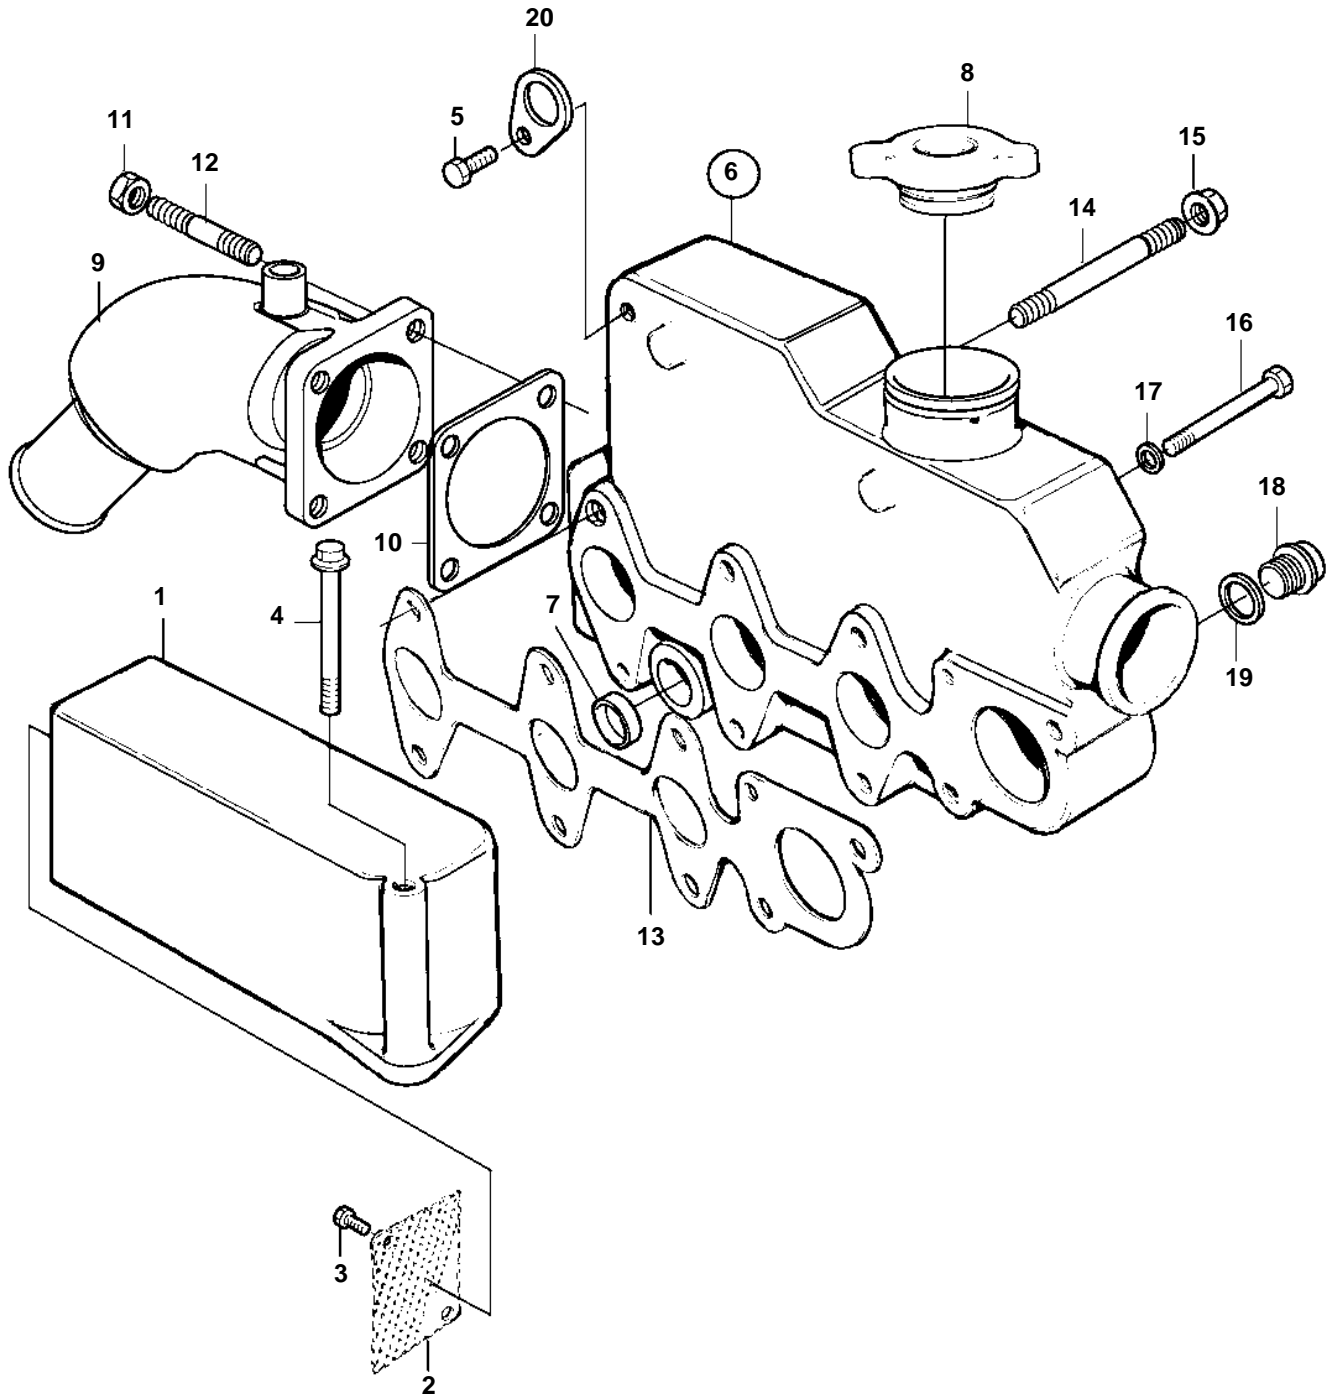

MD2020B

MD2020B

REF	PART NO.	QTY	DESCRIPTION	SEE SEC.	NOTES
1	3580242	1	Air inlet		
2	861900	1	Retainer		
3	861902	2	Screw		
4	861899	2	Flange screw		
5	861870	1	Screw		
6	3580244	1	Heat exchanger housi		
7	861857	1	· Plug		
8	861905	1	Cover		
		1	Cover	573	ALT. When separate expansion tank is being used.
9	861906	1	Exhaust riser		
10	861907	1	Gasket		
11	948645	4	Lock nut		
12	953042	4	Stud		
13	3580245	1	Gasket		
14	861914	2	Stud		
15	945407	2	Flange nut		(861915)
16	3580246	2	Screw		
	861912	4	Screw		
17	861913	6	Spring washer		
18	861918	1	Plug		
19	861917	1	Gasket		
20		1	Lifting eye		