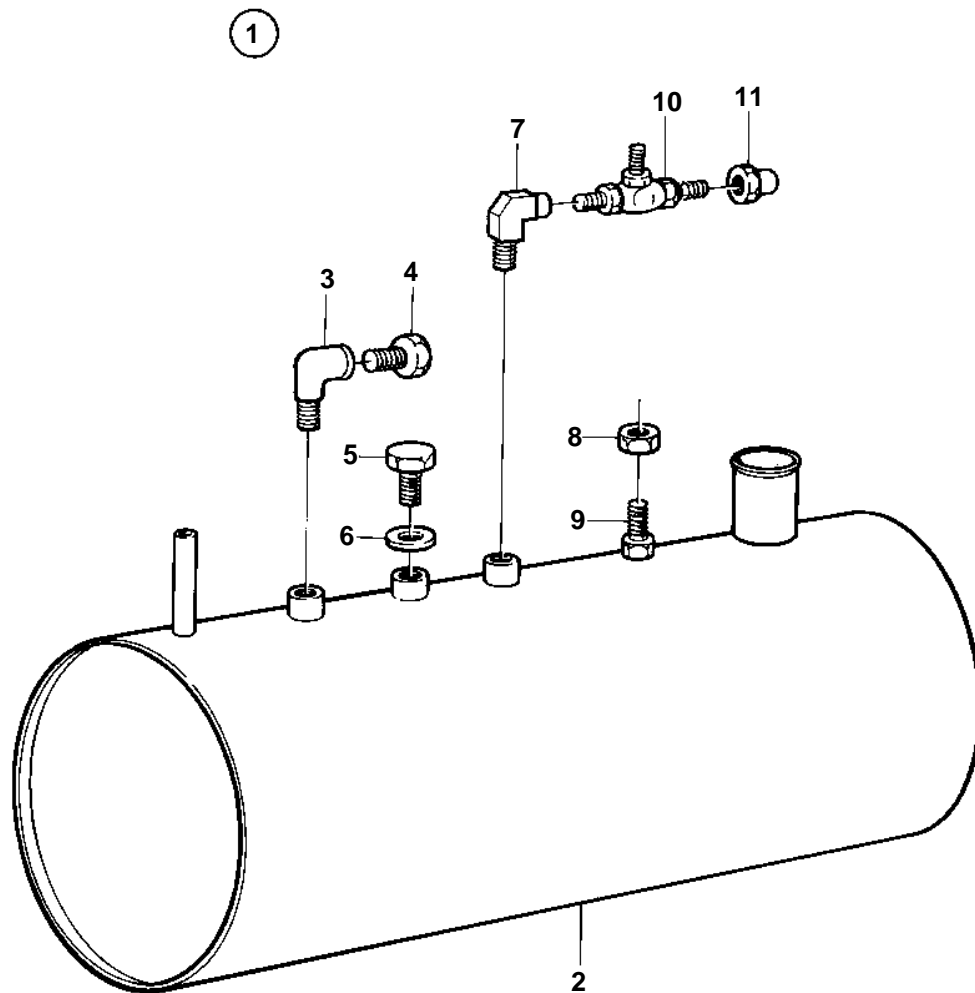

MD2010B, MD2020B, MD2030B, MD2040B

7569

MD2010B, MD2020B, MD2030B, MD2040B

REF	PART NO.	QTY	DESCRIPTION	NOTES
1		1	Fuel tank	
2		1	· Fuel tank	20L
3	16218	1	· Elbow nipple	
4	180759	1	· Plug	
5	914391	1	· Plug	
6		1	· Washer	
7	16218	1	· Elbow nipple	
8	940197	1	· Nut	
9	963556	1	· Screw	
10	803684	1	· Tap	
11	954322	1	· Cap nut	