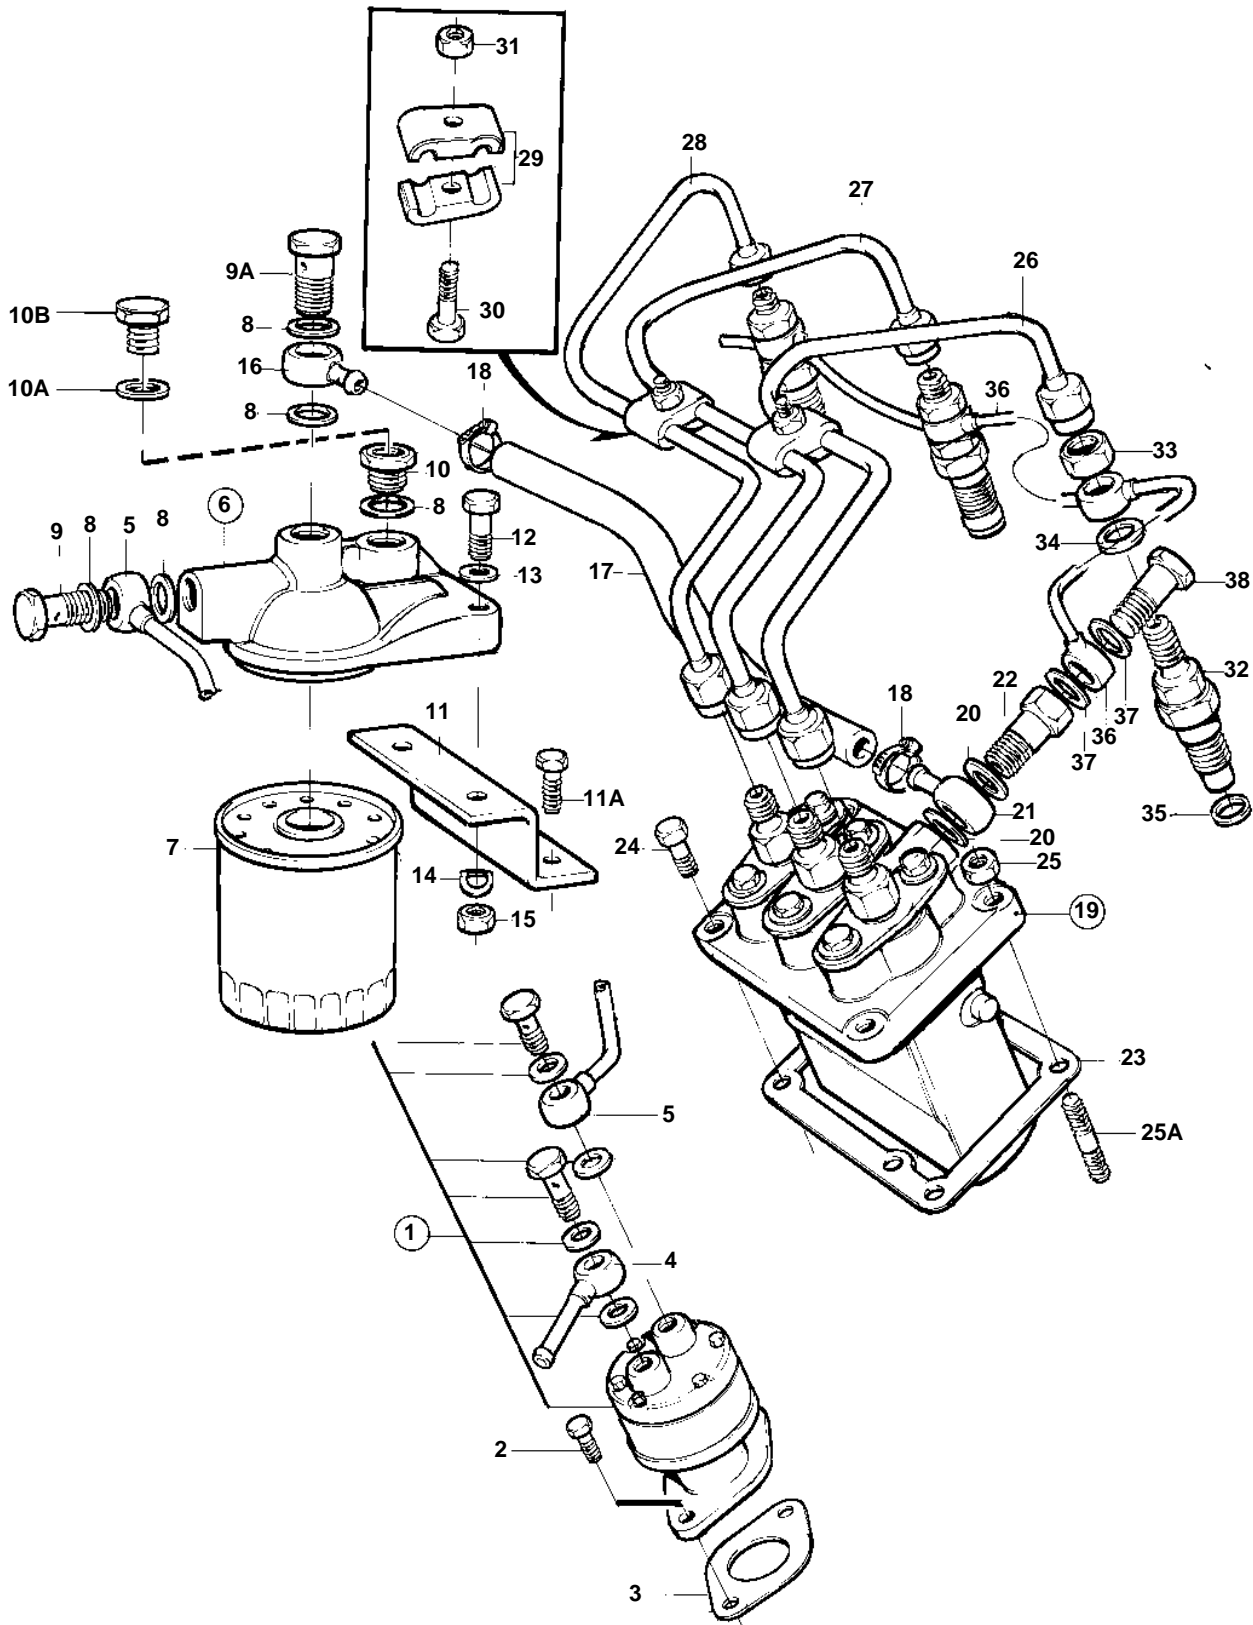

MD2040B

16130

MD2040B

REF	PART NO.	QTY	DESCRIPTION	SEE SEC.	NOTES
1	3580100	1	Feed pump	171	
2	3580269	2	Screw		
3	3580111	1	Gasket		
4	3580107	1	Banjo nipple		
5	3580602	1	Tube		
6	3580095	1	Fuel filter		
7	861477	1	· Filter insert		(3580096)
8	969011	5	· Gasket		
9	3580098	1	· Hollow screw		
9A	807058	1	· Hollow screw		
10	837322	1	· Nipple		
10A	11992	1	· Gasket		
10B	471177	1	· Screw		
11	3581833	1	Bracket		(3580600)
11A	3580104	2	Screw		
12	3580109	2	Screw		
13	3580031	2	Washer		
14	3580015	2	Spring washer		
15	971071	2	Nut		
16	3580101	1	Banjo nipple		
17	3580601	1	Fuel hose		
18	961663	2	Clamp		
19	3580127	1	Injection pump	201	
20		2	Gasket		Included in fuel injection pump.
21		1	Banjo nipple		Included in fuel injection pump.
22		1	Hollow screw		Included in fuel injection pump.
23	3580591	1	Spacer, kit		
24	861844	2	Screw		
25	948645	2	Lock nut		
25A		2	Stud		Included in cylinder block.
26	3580594	1	Delivery pipe		CYL NO 1
27	3580595	1	Delivery pipe		CYL NO 2
28	3580596	1	Delivery pipe		CYL NO 3
29	3580082	4	Clamp		
30	3580083	2	Screw		
31	945407	2	Flange nut		
32	3580592	3	Injector		
	3803442	3	Injector, exch		Exchange unit
				232	
33		3	Nut		Included in complete fuel injector.
34	3580631	3	Sealing washer		Included in complete fuel injector.
35	3580077	3	Gasket		
36	3580593	1	Return pipe		
37	11992	2	Gasket		
38	3580599	1	Hollow screw		