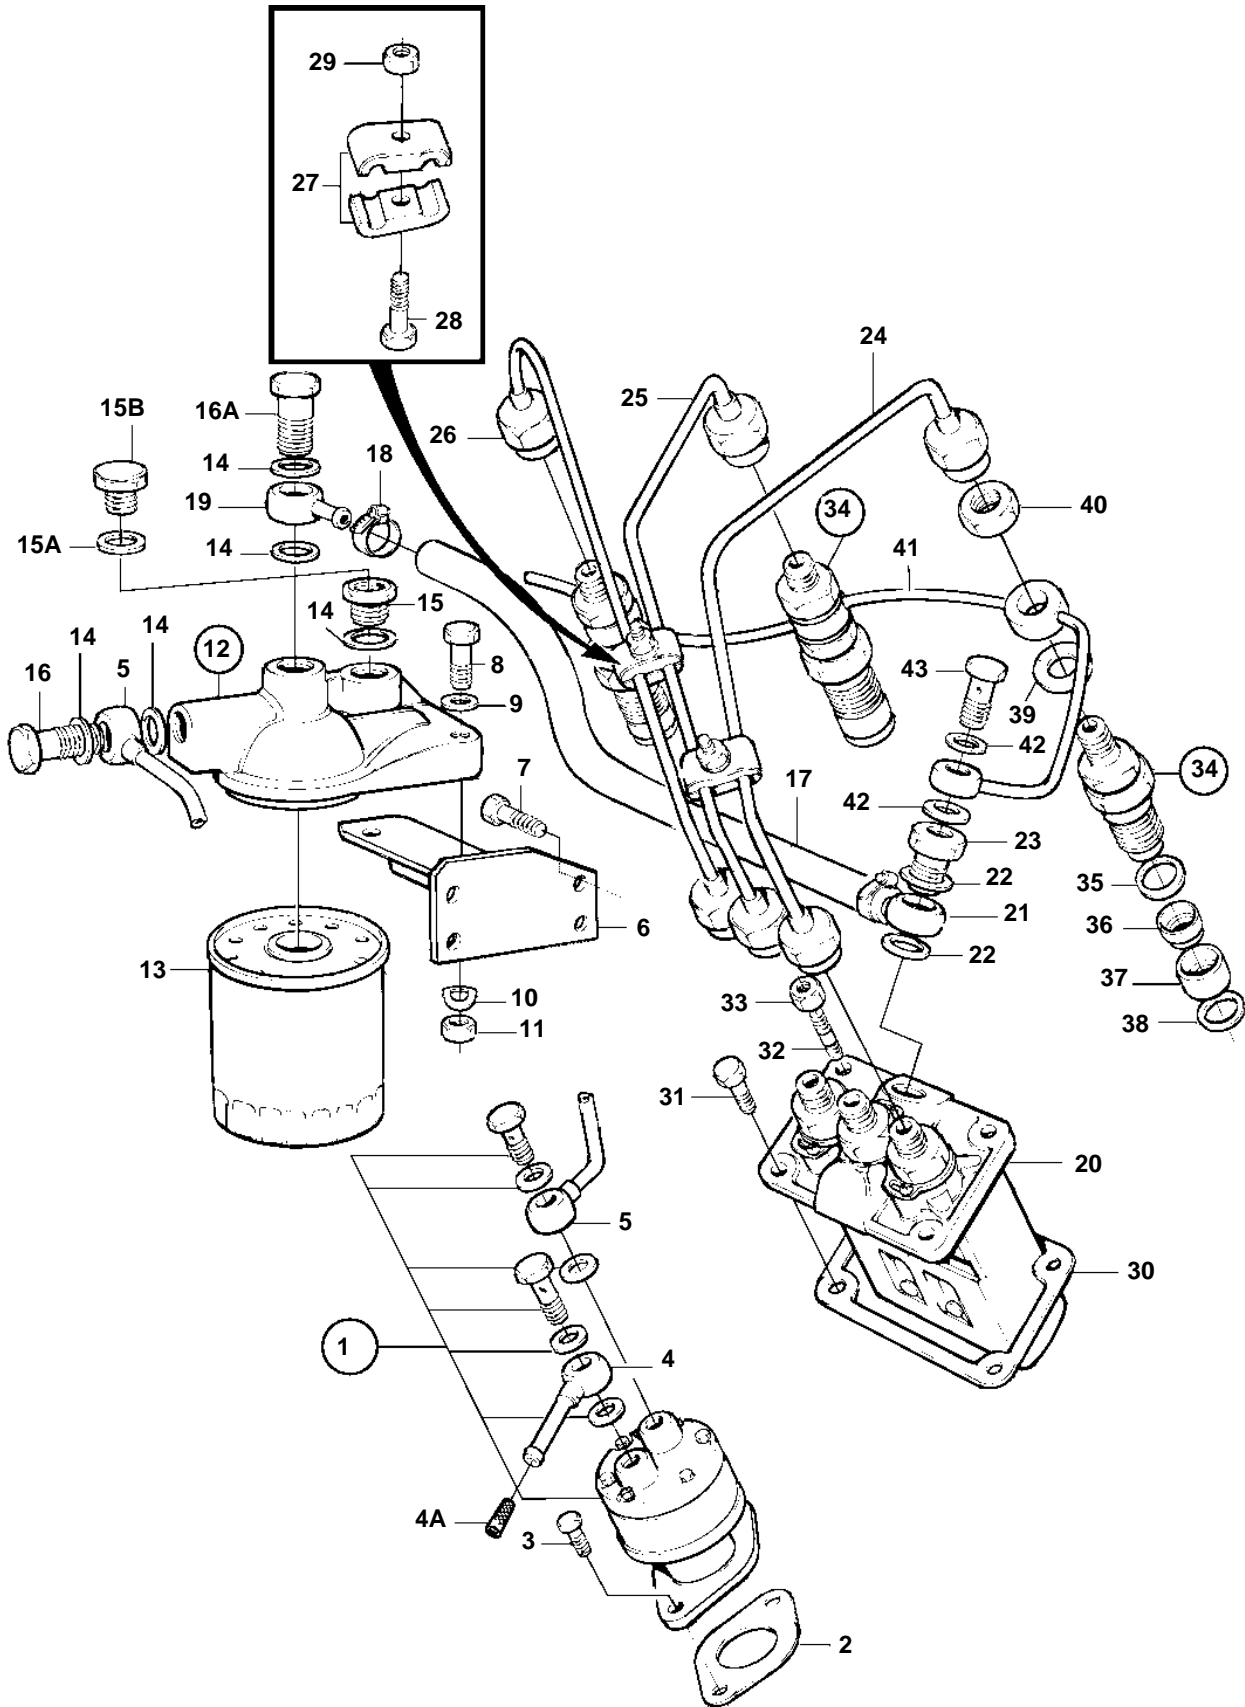

MD2030B

17579

MD2030B

REF	PART NO.	QTY	DESCRIPTION	SEE SEC.	NOTES
1	3580100	1	Feed pump	171	
2	3580111	1	Gasket		
3	3580269	2	Screw		
4	3580107	1	Banjo nipple		
4A	3582507	1	Strainer		
5	3580395	1	Tube		
6	3580393	1	Stay		
7	3580104	4	Screw		
8	3580109	2	Screw		
9	3580108	2	Washer		
10	3580015	2	Spring washer		
11	971071	2	Nut		
12	3580095	1	Fuel filter		
13	861477	1	· Filter insert		(3580096)
14	969011	5	· Gasket		
15	837322	1	· Nipple		
15A	11992	1	· Gasket		
15B	471177	1	· Screw		
16	3580098	1	· Hollow screw		
16A	807058	1	· Hollow screw		
17	3580394	1	Fuel hose		
18	961663	2	Clamp		
19	3580101	1	Banjo nipple		
20	3580382	1	Injection pump		
				183	
21		1	Banjo nipple		Included in fuel injection pump.
22		2	Gasket		Included in fuel injection pump.
23		1	Hollow screw		Included in fuel injection pump.
24	3580388	1	Delivery pipe		CYL NO 1
25	3580389	1	Delivery pipe		CYL NO 2
26	3580390	1	Delivery pipe		CYL NO 3
27	3580082	4	Clamp		
28	3580083	2	Screw		
29	945407	2	Flange nut		
30	3580264	1	Spacer, kit		
31	3580074	2	Screw		
32		2	Stud		Included in cylinder block.
33	945407	2	Flange nut		
34	3580386	3	Injector		
	3803441	3	Injector, exch		Exchange unit
				2394	
35	3580430	3	Gasket		Included in complete fuel injector.
36	3580385	3	Spray sleeve		
37	3580384	3	Insert		
38	3580383	3	Gasket		
39	3580452	3	Washer		Included in complete fuel injector.
40		3	Nut		Included in complete fuel injector.
41	3580387	1	Return pipe		
42	11991	2	Seal		
43	3580094	1	Hollow screw		