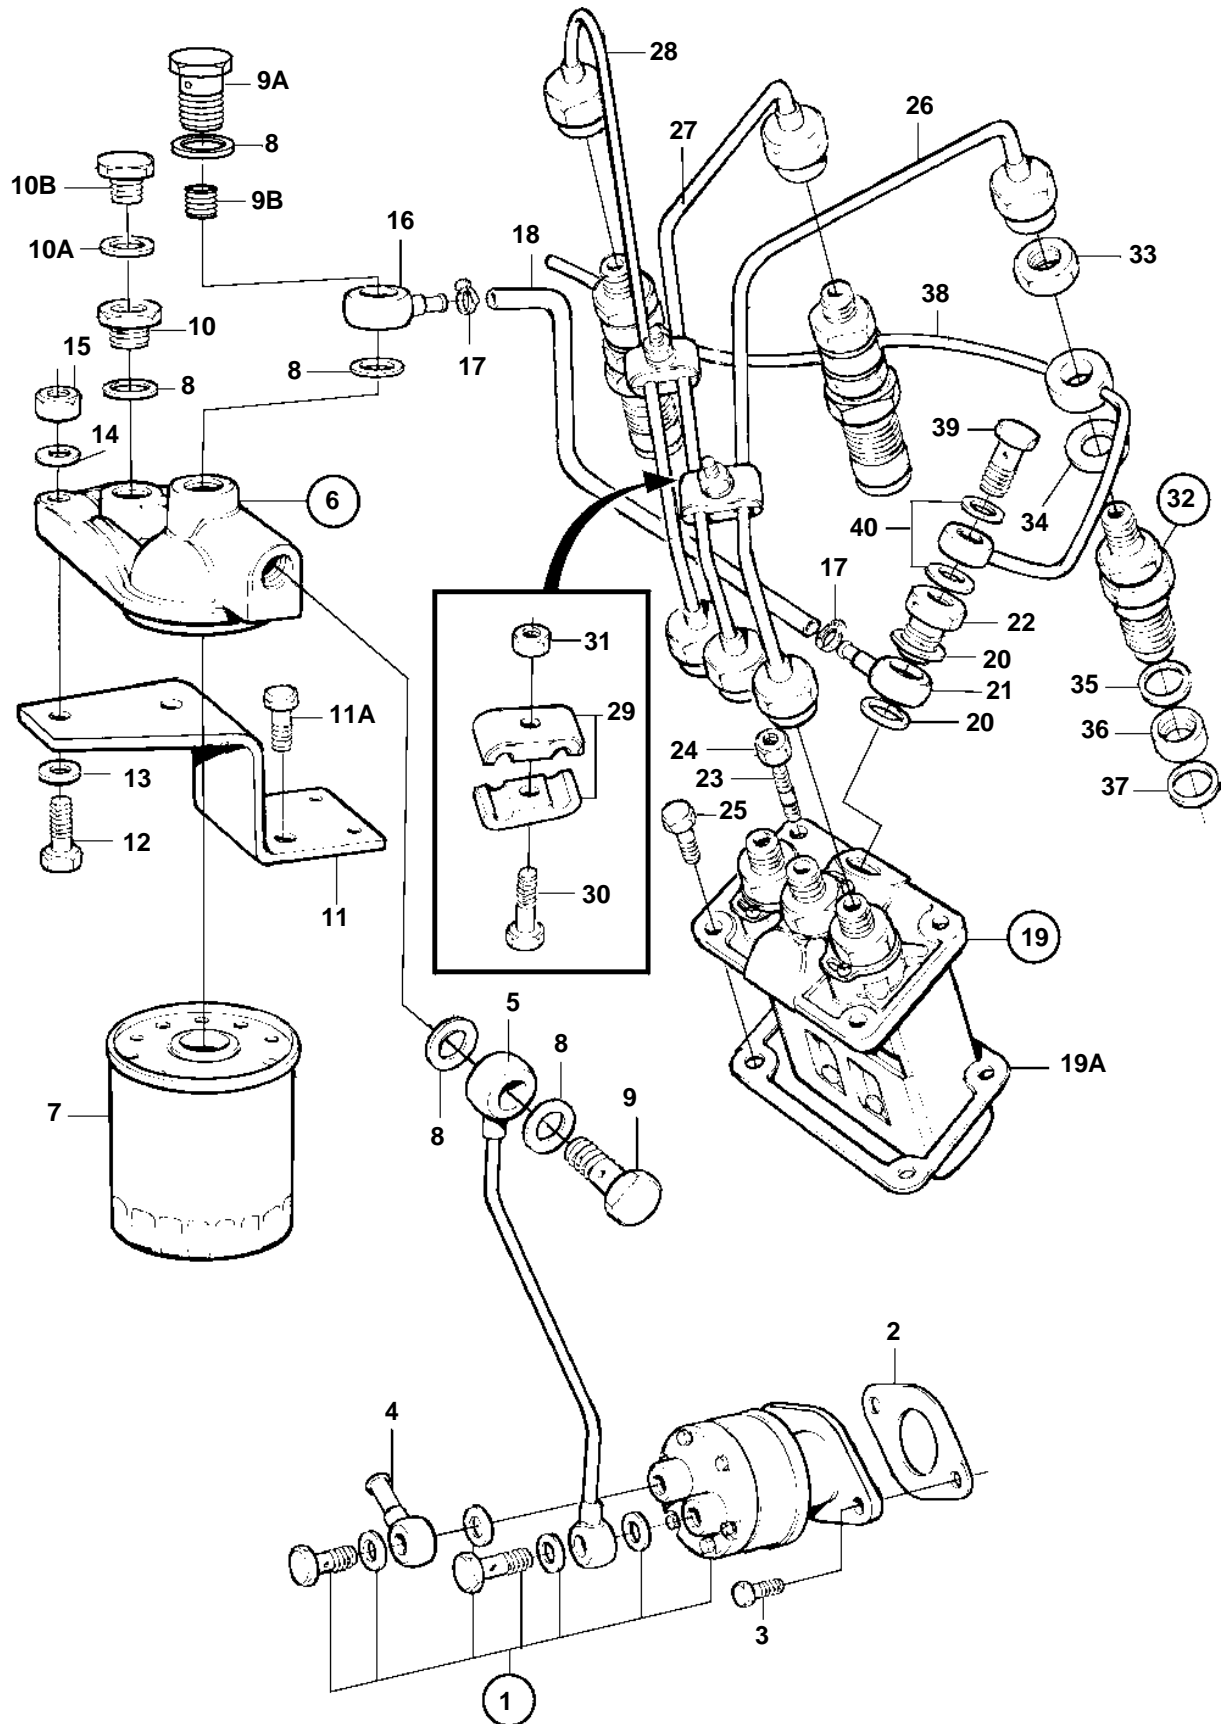

MD2020B

17577

MD2020B

REF	PART NO.	QTY	DESCRIPTION	SEE SEC.	NOTES
1	3580100	1	Feed pump	171	
2	3580111	1	Gasket		
3	3580269	2	Screw		
4	3580107	1	Banjo nipple		
5	3580268	1	Tube		
6	3580095	1	Fuel filter		
7	861477	1	· Filter insert		(3580096)
8	969011	5	· Gasket		
9	3580098	1	· Hollow screw		
9A	807058	1	· Hollow screw		
9B	807059	1	· Nozzle		
10	837322	1	· Nipple		
10A	11992	1	· Gasket		
10B	471177	1	· Screw		
11	3580102	1	Stay		
11A	3580104	2	Screw		
12	3580270	2	Screw		
13	3580015	2	Spring washer		
14	3580108	2	Washer		
15	971071	2	Nut		
16	3580101	1	Banjo nipple		
17	961663	2	Clamp		
18	3580105	1	Rubber hose		
19	3580263	1	Injection pump	183	
19A	3580264	1	Spacer, kit		
20		2	Gasket		Included in fuel injection pump.
21		1	Banjo nipple		Included in fuel injection pump.
22		1	Hollow screw		Included in fuel injection pump.
23		2	Stud		Included in cylinder block.
24	945407	2	Flange nut		
25	3580074	2	Screw		
26	3580080	1	Delivery pipe		CYL NO 1
27	3580081	1	Delivery pipe		CYL NO 2
28	3580266	1	Delivery pipe		CYL NO 3
29	3580082	4	Clamp		
30	3580083	2	Screw		
31	945407	2	Flange nut		
32	3580078	3	Injector		
	3803440	3	Injector, exch		Exchange unit
				179	
33	3580158	3	Nut		Included in complete fuel injector.
34	3580631	3	Sealing washer		Included in complete fuel injector.
35	3580077	3	Gasket		
36	3580076	3	Insert		
37	3580075	3	Gasket		
38	3580265	1	Return pipe		
39	3580094	1	Hollow screw		
40	11991	2	Seal		