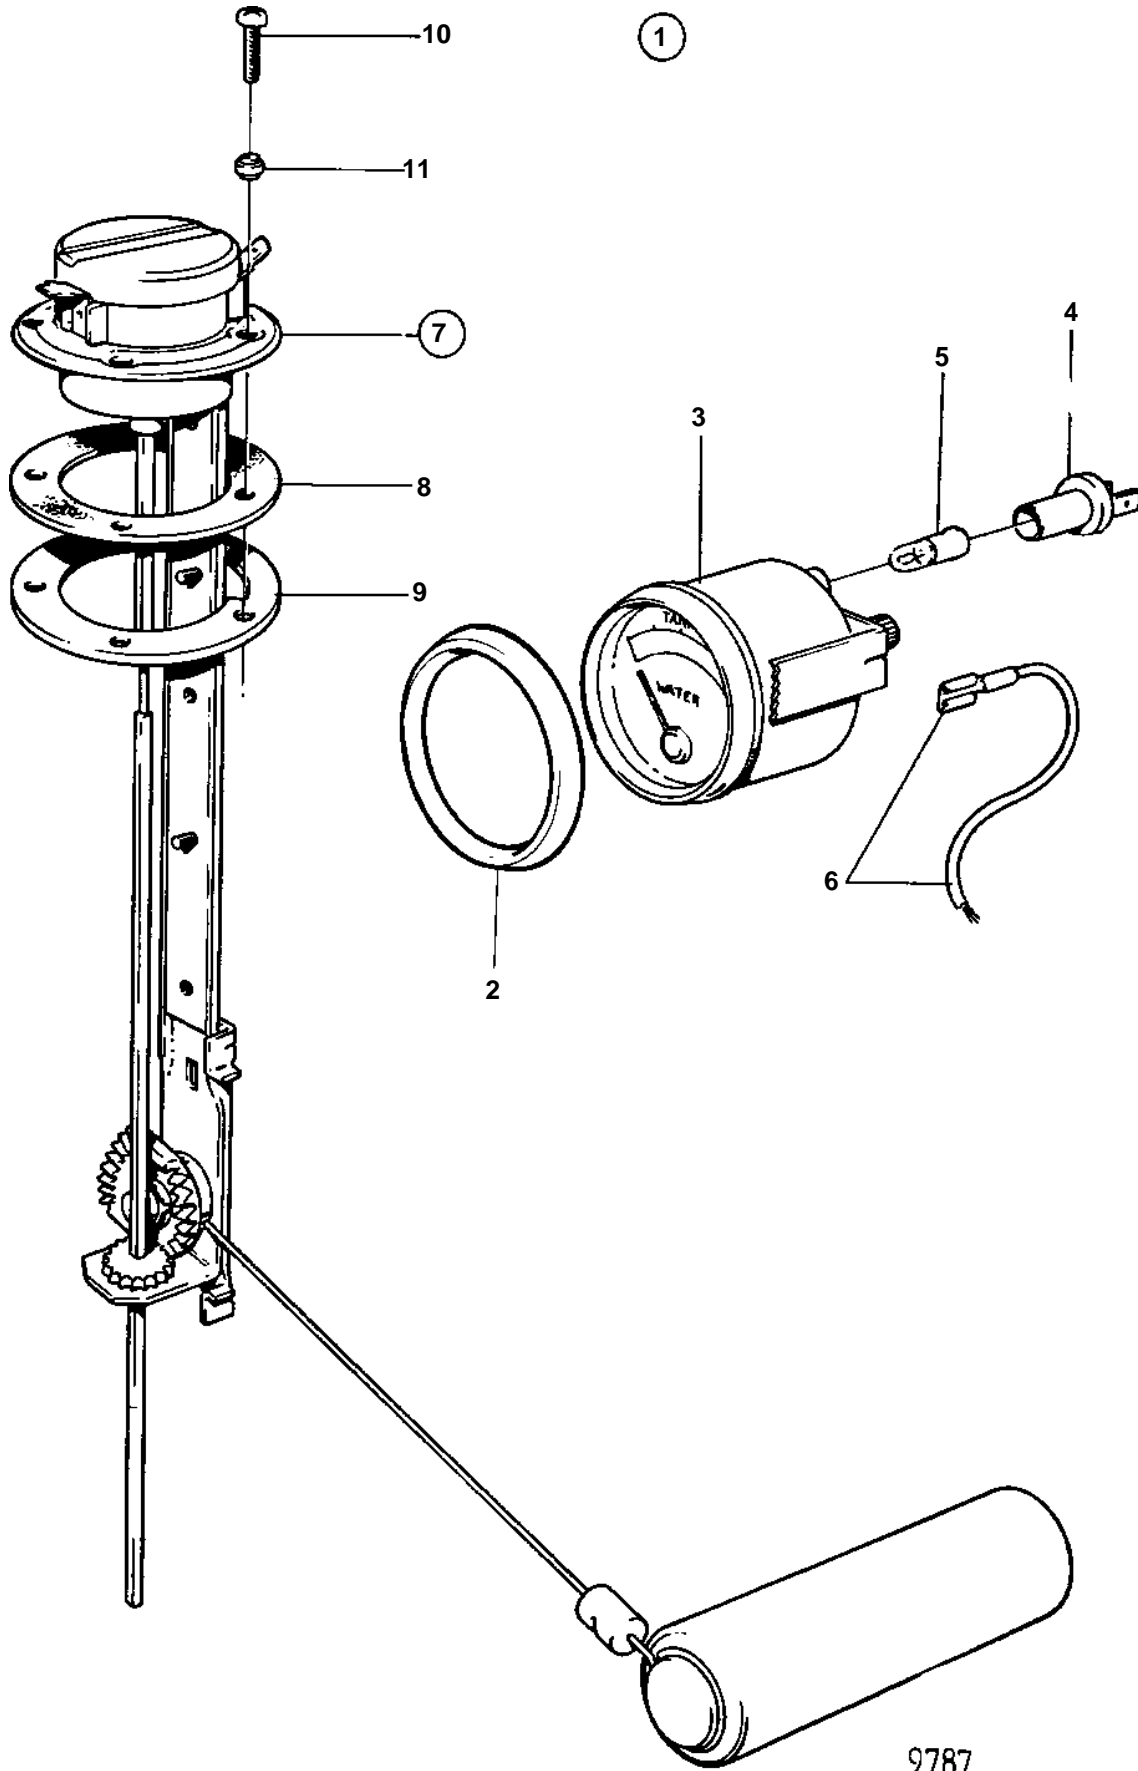

MD2010B, MD2020B, MD2030B, MD2040B

MD2010B, MD2020B, MD2030B, MD2040B

REF	PART NO.	QTY	DESCRIPTION	SEE SEC.	NOTES
1	873808	1	Fuel gauge kit		(858879)
2	858643	1	• Front ring		
3	863940	1	• Fuel gauge		
4	863945	1	• • Bulb socket		For instrument of earlier production should white bulb 19923 and socket 808175 be mounted.
5	863946	1	• • Bulb		RED. For instrument of earlier production should white bulb 19923 and socket 808175 be mounted.
6		X	• Electrical materials	1963	
7	873772	1	• Tank sensor		(837999)
8	89865	1	• • Gasket		
9	834480	1	• • Flange		
10	956078	4	• • Screw		
	956081	1	• • Screw		
11	834481	5	• • Gasket		