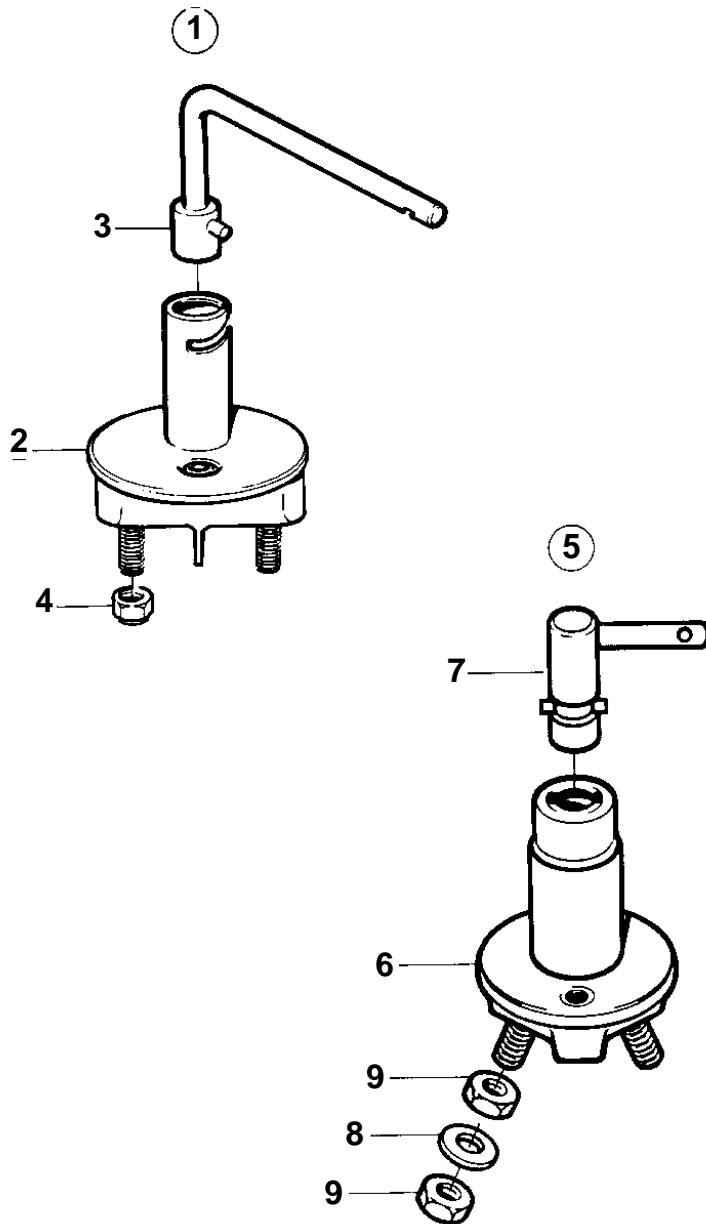

MD2010B, MD2020B, MD2030B, MD2040B

9492

MD2010B, MD2020B, MD2030B, MD2040B

REF	PART NO.	QTY	DESCRIPTION	NOTES
1	870980	1	Switch	REPLACED BY 1140319
2		1	· Switch	
3	243700	1	· Handle	REPLACED BY 1140319
4	971071	2	· Nut	(955783)
5	1140319	1	Battery main switch	
6		1	· Switch	
7	1140427	1	· Knob	
8	1140428	2	· Washer	
9	17602	4	· Nut	