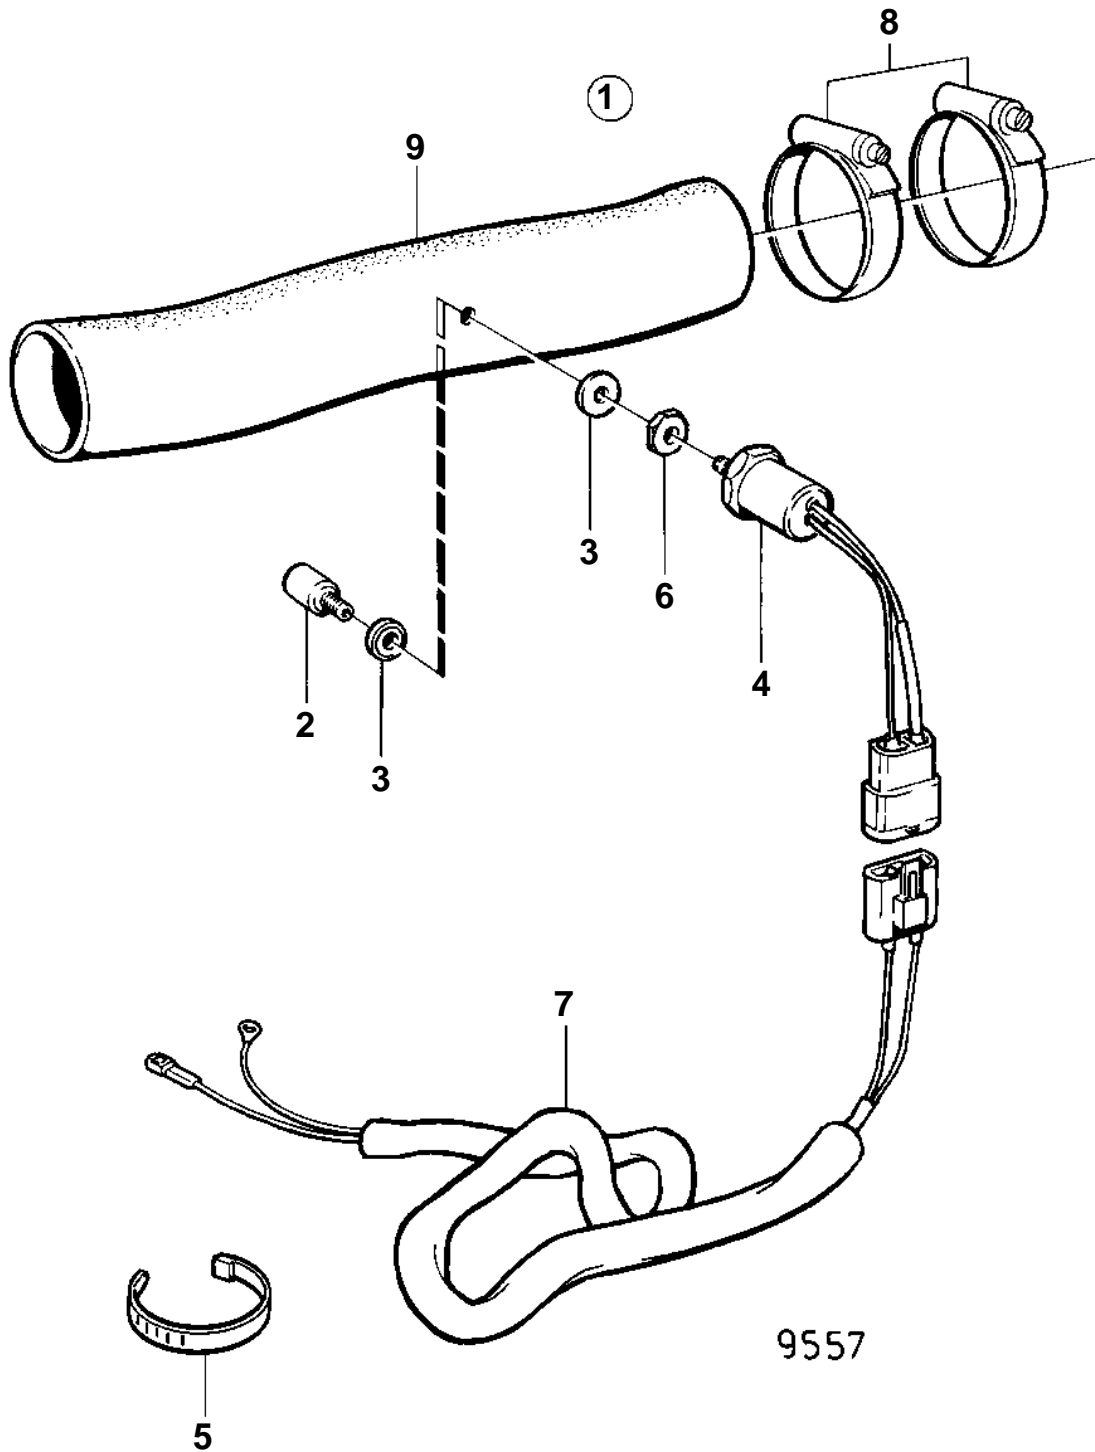

MD2010B, MD2020B, MD2030B, MD2040B

MD2010B, MD2020B, MD2030B, MD2040B

REF	PART NO.	QTY	DESCRIPTION	NOTES
1	828762	1	Temperat monitor kit	
2	828749	1	· Sensor	
3	828776	2	· Washer	
4	828761	1	· Thermo monitor	80°C
5	948211	1	· Strip clamp	
6	828750	1	· Nut	
7		X	· Cables and terminals	SEE GROUP 30
8	961671	X	Hose clamp	
9	828463	X	Exhaust hose	