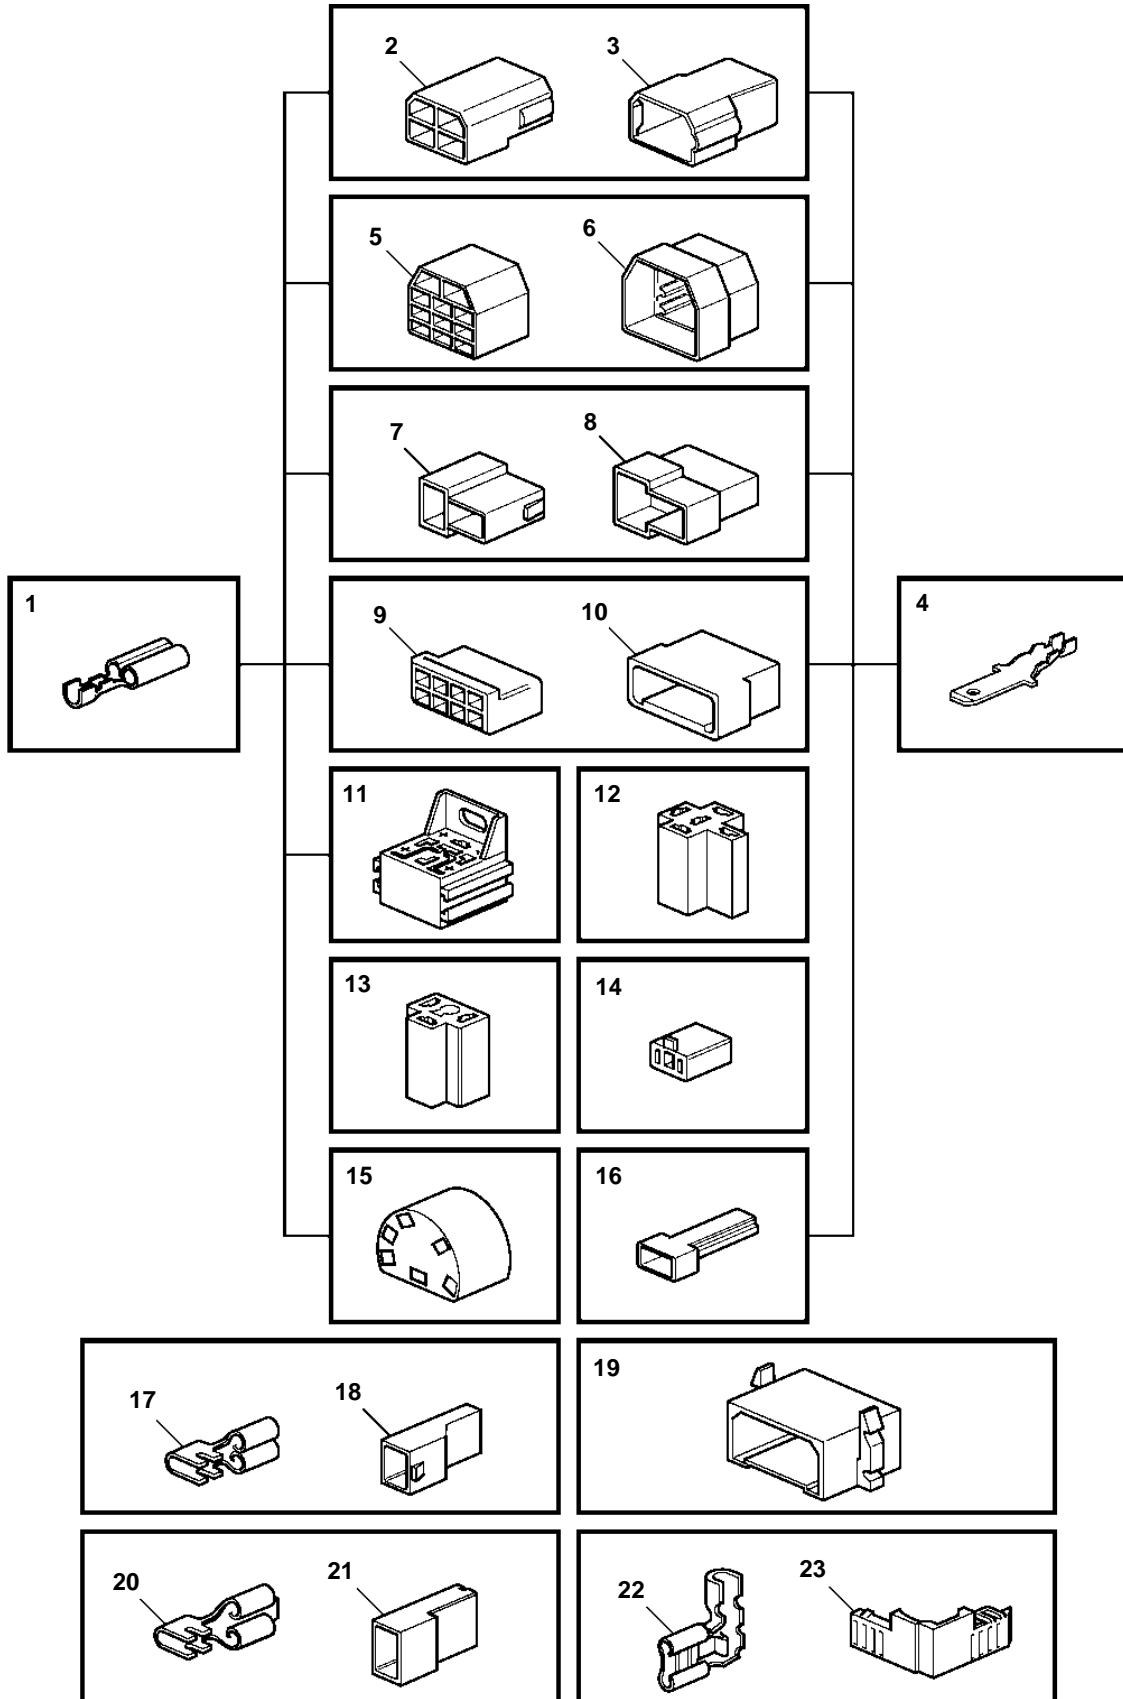

MD2010B, MD2020B, MD2030B, MD2040B

MD2010B, MD2020B, MD2030B, MD2040B

REF	PART NO.	DESCRIPTION	NOTES
1		Cable terminal	6,3x0,8x1,1-2,5sq.mm
	949206	Cable terminal	6,3x0,8x4,0-6,0sq.mm
2	948856	Receptacle housing	6,3x4 NATURAL
3	948855	Tab housing	6,3x4 NATURAL
4	881487	Cable terminal	6,3x0,8x0,75-2,5sq.mm
	881488	Cable terminal	6,3x0,8x4,0-6,0sq.mm
5	945830	Receptacle housing	6,3x11 NATURAL
6	945831	Tab housing	6,3x11 NATURAL
7	958210	Receptacle housing	6,3x2 BLACK
8	958209	Tab housing	6,3x2 BLACK
9	944076	Receptacle housing	6,3x8 NATURAL
10	948857	Tab housing	6,3x8 NATURAL
11	977184	Tab housing	6,3x5x4,8/2,8x4
12	1214948	Receptacle housing	6,3x5 BLACK
13	945469	Receptacle housing	6,3x3 BLACK
14	1578937	Receptacle housing	6,3x2 NATURAL
15	828624	Receptacle housing	6,3x6
16	958207	Tab housing	6,3x1 BLACK
17	949405	Cable terminal	4,8x1,1-2,5sq.mm
18	947848	Receptacle housing	4,8x1 NATURAL
19	944077	Housing	6,3x8 NATURAL
20	881483	Cable terminal	6,3x0,8x1,1-2,5sq.mm
	881484	Cable terminal	6,3x0,8x4,0-6,0sq.mm
21	949597	Housing	6,3x1 NATURAL
	943511	Receptacle housing	6,3x1 NATURAL
22	881489	Cable terminal	6,3x0,8x1,1-2,5
23	944221	Receptacle housing	6,3x1 NATURAL