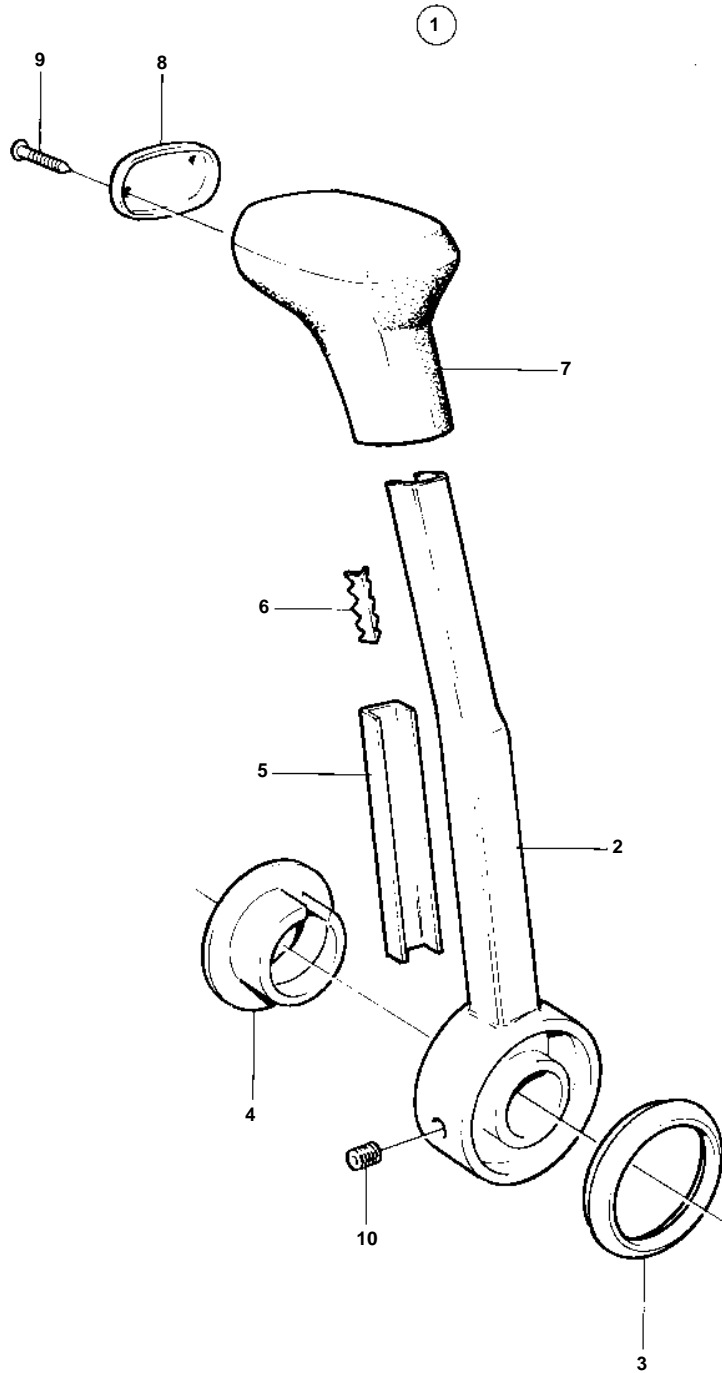

MD2010B, MD2020B, MD2030B, MD2040B

7597

MD2010B, MD2020B, MD2030B, MD2040B

| REF | PART NO. | QTY | DESCRIPTION     |
|-----|----------|-----|-----------------|
| 1   | 852347   | 1   | Lever           |
| 2   | 828911   | 1   | · Lever         |
| 3   | 852995   | 1   | · Ring          |
| 4   | 853004   | 1   | · Push button   |
| 5   | 852991   | 1   | · Rail          |
| 6   | 853000   | 1   | · Striker plate |
| 7   | 852989   | 1   | · Handle        |
| 8   | 852992   | 1   | · Cover         |
| 9   | 853003   | 2   | · Nail          |
| 10  | 963678   | 1   | · Screw         |