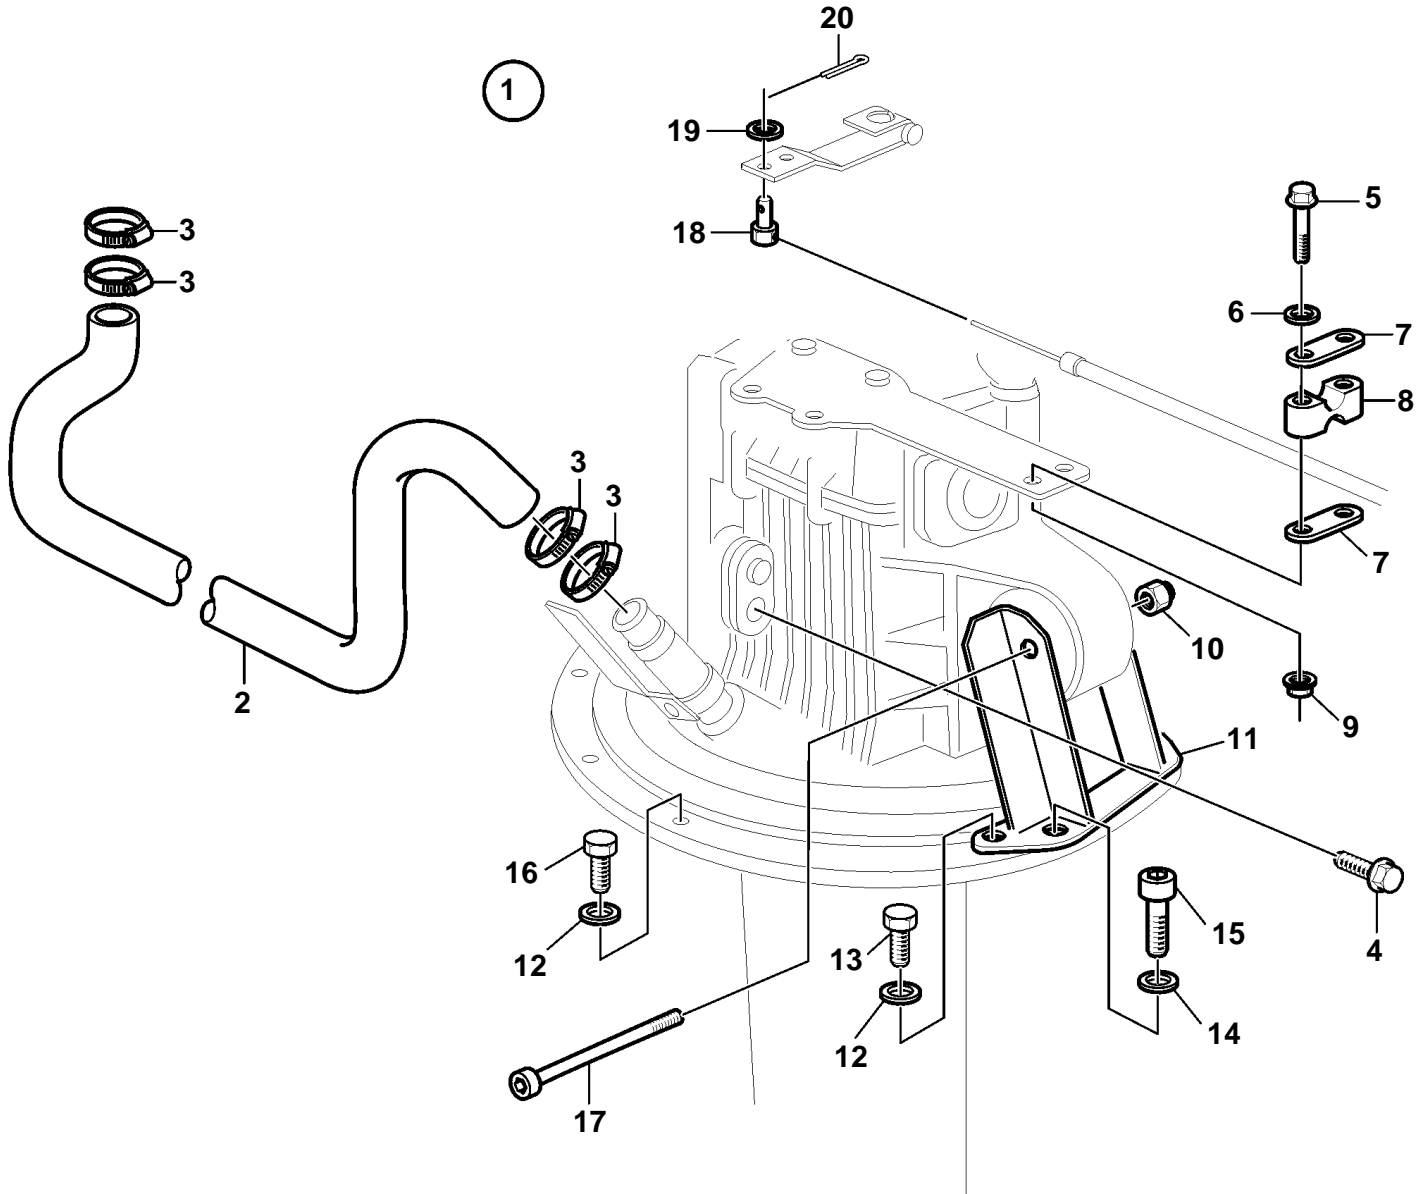

MD2010D, MD2020D, MD2030D, MD2040D

MD2010D, MD2020D, MD2030D, MD2040D

REF	PART NO.	QTY	DESCRIPTION	NOTES
1	3584506	1	Drive	130S-A, ratio 2.47:1
	3584508	1	Drive gear set	
2	3583866	1	Hose	
3	961666	4	Hose clamp	
4	965185	6	Flange screw	
5	969439	2	Screw	
6	940090	2	Washer	
7	872076	2	Washer	
8	872074	1	Retainer	
9	949874	2	Lock nut	
10		1	Lock nut	
11	3841849	1	Bracket	
12	941670	10	Washer	
13	963568	2	Screw	
14	853095	2	Washer	
15		2	Allen head screw	
16	946730	8	Screw	
17		1	Allen head screw	
18	3852329	1	Cube	
19	941906	1	Spring washer	
20	17276	1	Cotter pin	