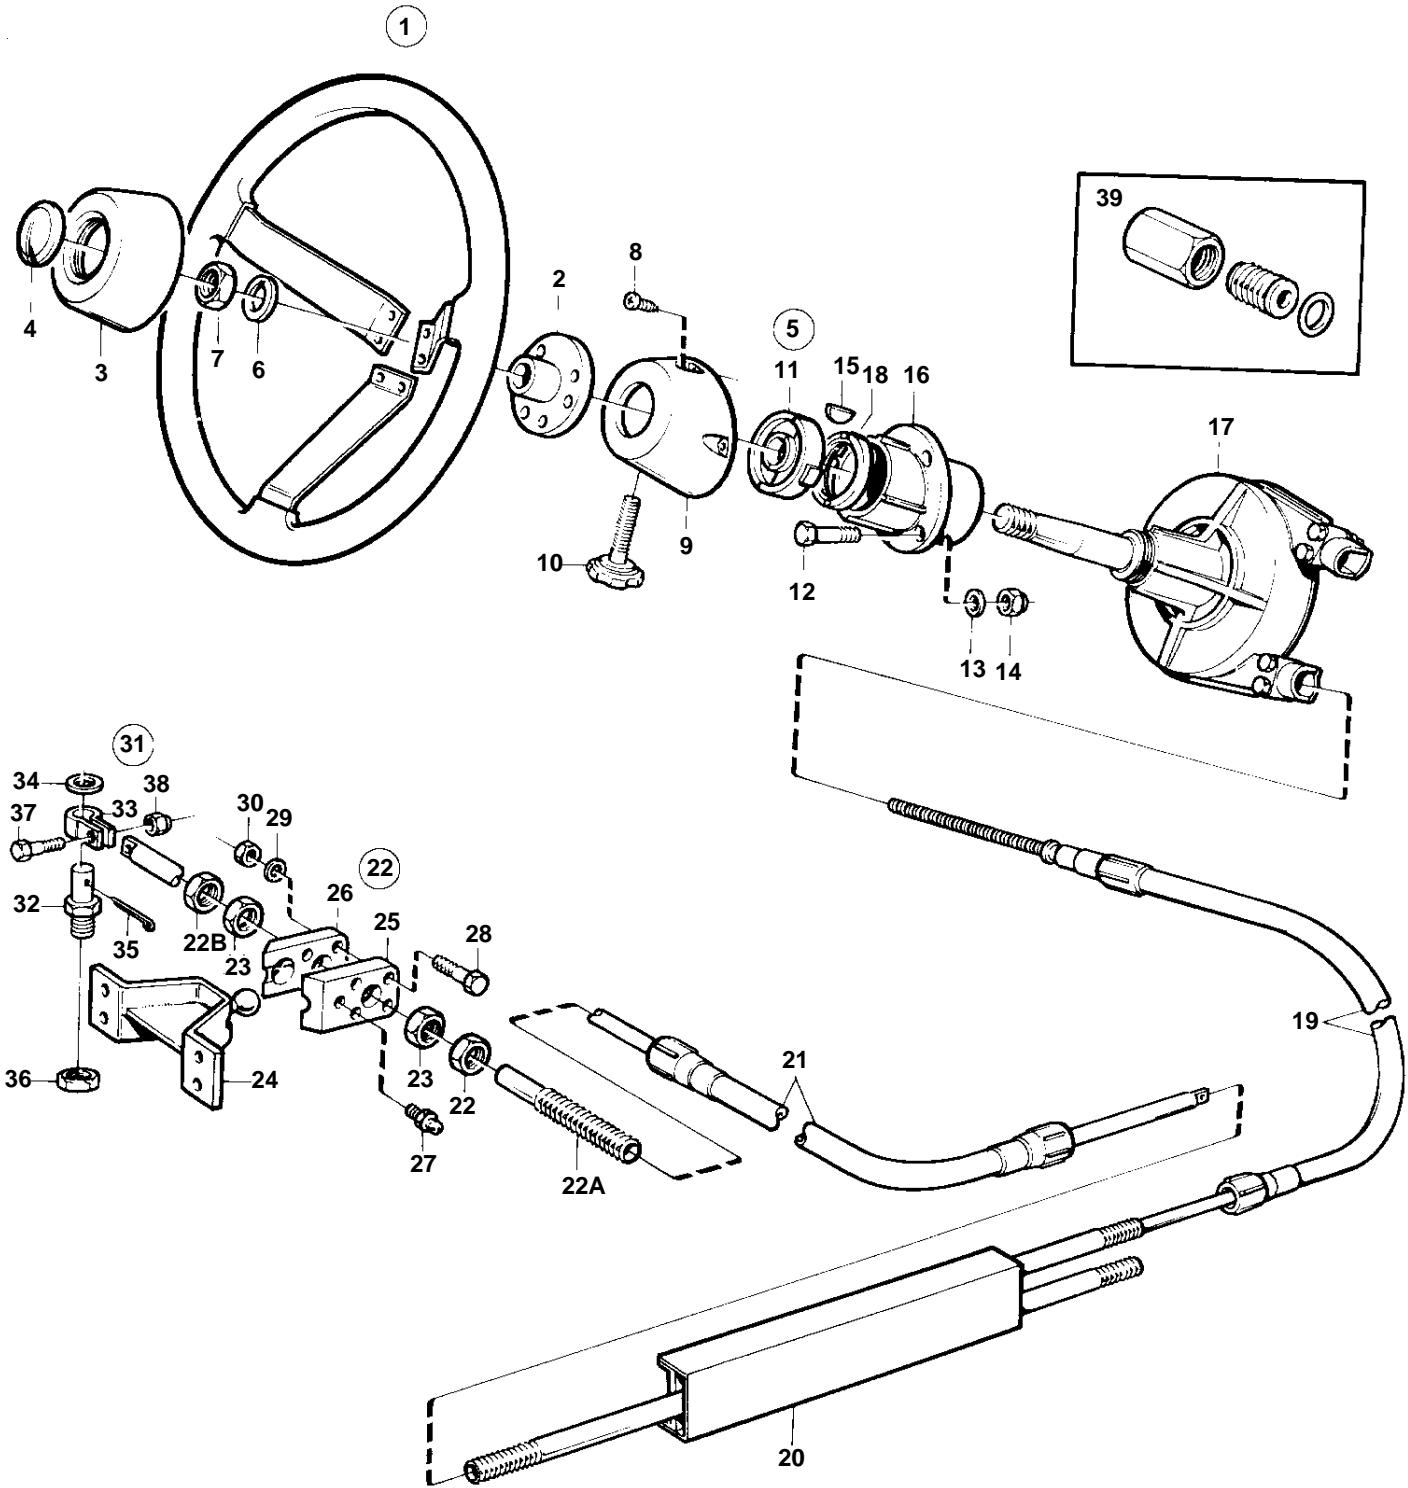

MD2010C, MD2010D, MD2020C, MD2020D, MD2030C, MD2030D, MD2040C, MD2040D

15565

MD2010C, MD2010D, MD2020C, MD2020D, MD2030C, MD2030D, MD2040C, MD2040D

REF	PART NO.	QTY	DESCRIPTION	NOTES
1	850936	1	Steering wheel	
2		1	· Steering wheel hub	
3		1	· Steering wheel pad	
4	1140660	1	· Steering wh emblem	(850938)
5	853182	1	Mounting kit	90° WHITE
	1140023	1	Mounting kit	90° BLACK
	853183	1	Mounting kit	70° WHITE
	1140024	1	Mounting kit	70° BLACK
6	3851613	1	· Lock washer	
7	955793	1	· Nut	
8	965325	2	· Screw	
9		1	· Cover	
10	3851612	1	· Screw	
11	3851611	2	· Bearing bushing	
12	955298	4	· Screw	
13	955894	4	· Washer	
14	946036	4	· Lock nut	
15	160807	1	· Key	
16		1	· Steering head	
17	853181	1	Steering box	
18	3851614	1	· Nut	
19	3840244	1	Steering cable	L=2,00m
	3840245	1	Steering cable	L=2,25m
	3840246	1	Steering cable	L=2,50m
	3840247	1	Steering cable	L=2,75m
	3840248	1	Steering cable	L=3,00m
	3840249	1	Steering cable	L=3,25m
	3840250	1	Steering cable	L=3,50m
	3840251	1	Steering cable	L=3,75m
	3840252	1	Steering cable	L=4,00m
	3840253	1	Steering cable	L=4,25m
	3840254	1	Steering cable	L=4,50m
	3840255	1	Steering cable	L=4,75m
	3840256	1	Steering cable	L=5,00m
	3840257	1	Steering cable	L=5,25m
	3840258	1	Steering cable	L=5,50m
	3840259	1	Steering cable	L=5,75m
	3840260	1	Steering cable	L=6,00m
	3840261	1	Steering cable	L=6,25m
	3840262	1	Steering cable	L=6,50m
	3840263	1	Steering cable	L=6,75m
	3840264	1	Steering cable	L=7,00m
	3840265	1	Steering cable	L=7,25m
	3840266	1	Steering cable	L=7,50m
	3840267	1	Steering cable	L=7,75m
	3840268	1	Steering cable	L=8,00m
	3840270	1	Steering cable	L=8,25m
	3840272	1	Steering cable	L=8,50m
	3840273	1	Steering cable	L=8,75m
	3840274	1	Steering cable	L=9,00m
20		1	Ds unit	
21	853387	1	· Steering cable	
22	853290	1	Stern attachment	
22A	850771	1	· Anchorage	
22B	850778	2	· Nut	
23	853306	2	· Nut	
24	851093	1	· Bracket	
25	828857	1	· Anchorage	
26	828854	1	· Anchorage	
27	951739	1	· Lubricating nipple	
28	940101	2	· Screw	
29	941906	2	· Spring washer	
30	963105	2	· Nut	