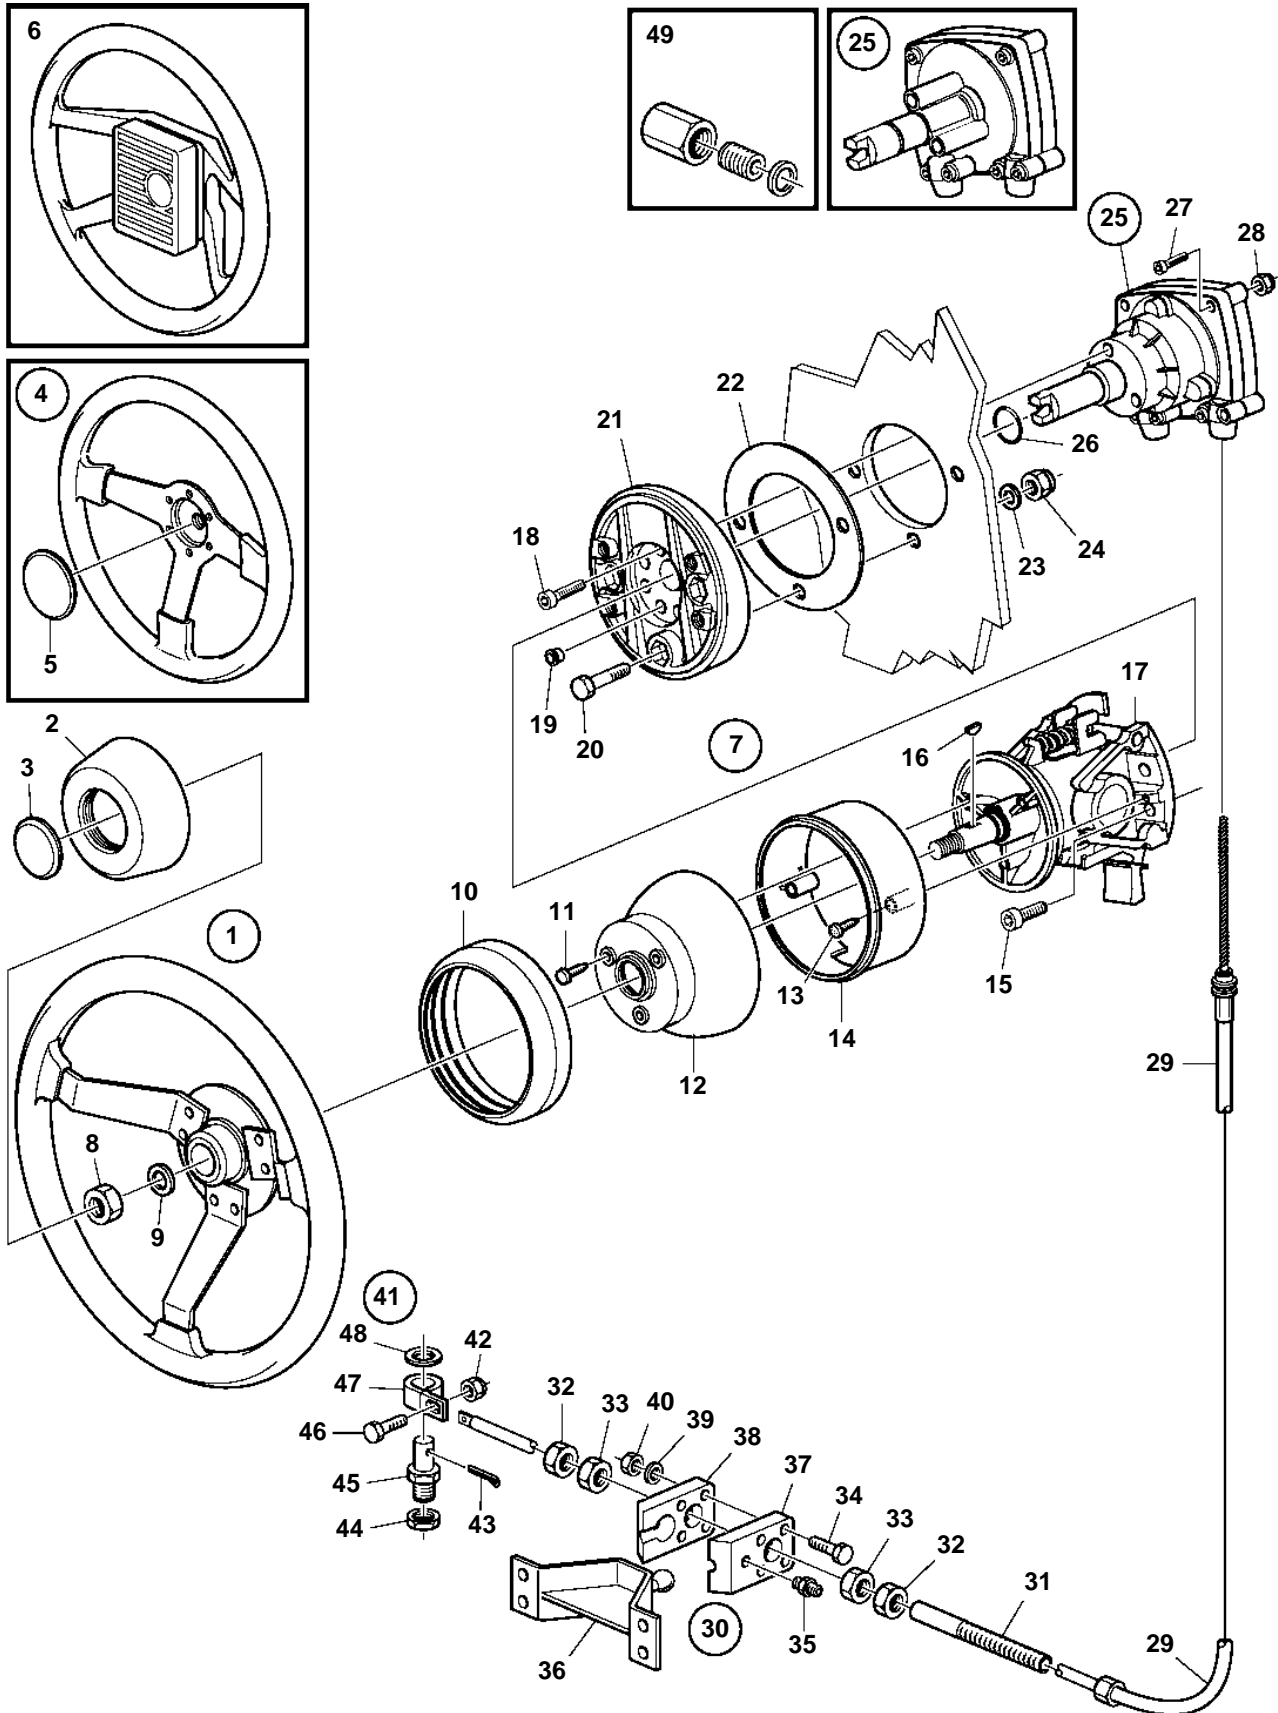

MD2010C, MD2010D, MD2020C, MD2020D, MD2030C, MD2030D, MD2040C, MD2040D

22685

MD2010C, MD2010D, MD2020C, MD2020D, MD2030C, MD2030D, MD2040C, MD2040D

REF	PART NO.	QTY	DESCRIPTION	NOTES
1	850936	1	Steering wheel	ALT
2		1	· Steering wheel pad	
3	1140660	1	· Steering wh emblem	(850938)
4	1140333	1	Steering wheel	ALT
5		1	· Emblem	
6	1140334	1	Steering wheel	ALT, WHITE
	1140335	1	Steering wheel	ALT, BLACK
7	3841280	1	Control unit	
8	971084	1	· Lock nut	
9	955897	1	· Washer	
10		1	· Sealing strip	
11		3	· Screw	
12		1	· Cover	AGILE
13		2	· Screw	
14		1	· Cover	FIXED
15		4	· Allen head screw	
16	160807	1	Key	
17		1	· Anchorage	STEERING WHEEL
18		3	· Allen head screw	
19		5	· Plug	
20		3	· Screw	
21		1	· Bracket	
22		1	· Gasket	
23		3	· Washer	
24		3	· Nut	
25	3818025	1	Steering box	T81C
	3818027	1	Steering box	T83NFC
26	990696	1	· O-ring	
27	955278	2	· Screw	
28	963105	2	· Nut	
29	3840244	1	Steering cable	L=2,00m
	3840245	1	Steering cable	L=2,25m
	3840246	1	Steering cable	L=2,50m
	3840247	1	Steering cable	L=2,75m
	3840248	1	Steering cable	L=3,00m
	3840249	1	Steering cable	L=3,25m
	3840250	1	Steering cable	L=3,50m
	3840251	1	Steering cable	L=3,75m
	3840252	1	Steering cable	L=4,00m
	3840253	1	Steering cable	L=4,25m
	3840254	1	Steering cable	L=4,50m
	3840255	1	Steering cable	L=4,75m
	3840256	1	Steering cable	L=5,00m
	3840257	1	Steering cable	L=5,25m
	3840258	1	Steering cable	L=5,50m
	3840259	1	Steering cable	L=5,75m
	3840260	1	Steering cable	L=6,00m
	3840261	1	Steering cable	L=6,25m
	3840262	1	Steering cable	L=6,50m
	3840263	1	Steering cable	L=6,75m
	3840264	1	Steering cable	L=7,00m
	3840265	1	Steering cable	L=7,25m
	3840266	1	Steering cable	L=7,50m
	3840267	1	Steering cable	L=7,75m
	3840268	1	Steering cable	L=8,00m
	3840270	1	Steering cable	L=8,25m
	3840272	1	Steering cable	L=8,50m
	3840273	1	Steering cable	L=8,75m
	3840274	1	Steering cable	L=9,00m
30	853290	1	Stern attachment	
31	850771	1	· Anchorage	
32	850778	2	· Nut	
33	853306	2	· Nut	