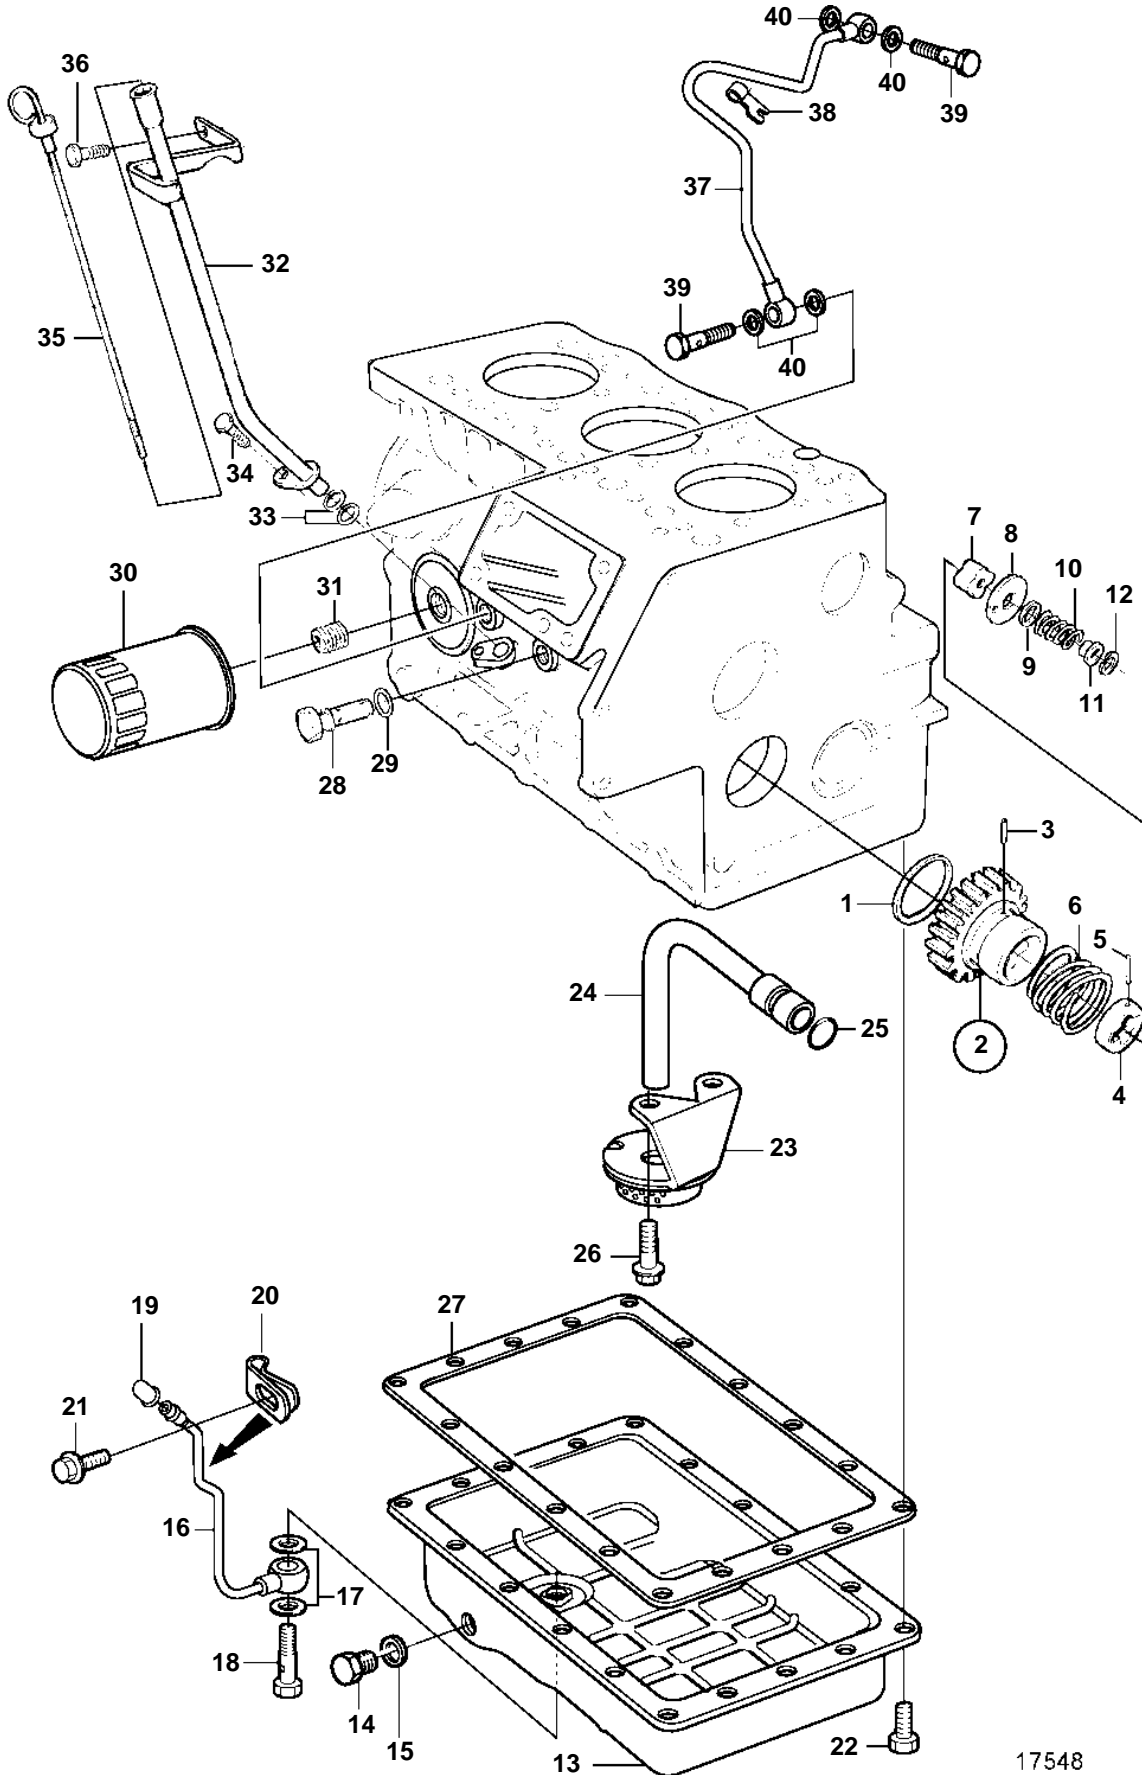

MD2020C, MD2020D

17548

MD2020C, MD2020D

REF	PART NO.	QTY	DESCRIPTION	NOTES
1	861986	1	Thrust washer	
2	861987	1	Gear	
3		1	· Pin	
4		1	· Rotorouter	
5		1	· Pin	
6	861988	1	· Spring	
7	861989	1	Rotor	
8	861527	1	Cover	
9	861528	X	Shim	
	861529	X	Shim	
	861530	X	Shim	
	861531	X	Shim	
10	861532	1	Spring	
11	861533	1	Sleeve	
12	861534	1	Lock ring	
13	3581742	1	Oil pan	
14	861834	1	Plug	
15	11994	1	Gasket	(861835)
16	3581779	1	Oil draining pipe	
17	11994	2	Gasket	(861835)
18	3581928	1	Hollow screw	
19	1276516	1	Plug	
20	3582218	1	Clamp	
21	980108	1	Flange screw	
22	945358	18	Flange screw	
23	861999	1	Strainer	
24	861998	1	Tube	
25	861997	1	O-ring	
26	861526	2	Screw	
27	3580227	1	Gasket	
28	861829	1	Reducing valve	
29	861830	1	O-ring	
30	3581621	1	Oil filter	
31	861825	1	Nipple	
32	861850	1	Tube	
33	861851	2	O-ring	
34	967949	1	Screw	
35	3581557	1	Oil dipstick	
36	861854	1	Screw	
37	3580235	1	Oil pipe	
38		1	· Clamp	
39	861872	2	Hollow screw	
40	11992	4	Gasket	