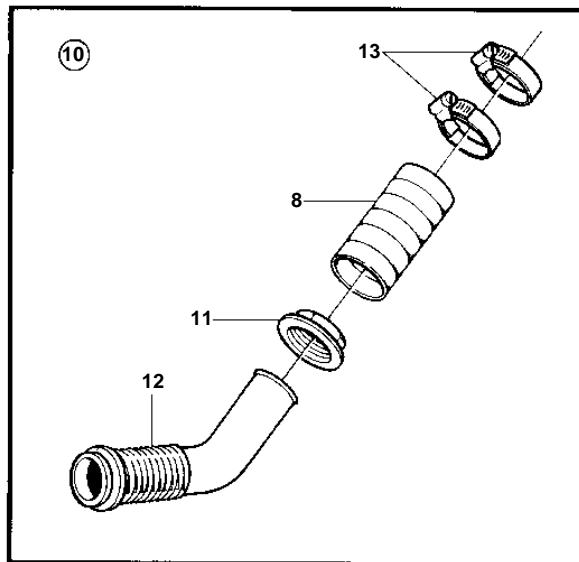

MD2010C, MD2010D, MD2020C, MD2020D, MD2030C, MD2030D, MD2040C, MD2040D

MD2010C, MD2010D, MD2020C, MD2020D, MD2030C, MD2030D, MD2040C, MD2040D

REF	PART NO.	QTY	DESCRIPTION	NOTES
1	828837	1	Muffler, straight	
2		1	· End plate	
3	961678	4	· Hose clamp	
4	828059	1	· Hose	
5		1	· End plate	
6	828061	2	· Bracket	
7	961671	X	Hose clamp	
8	1140665	X	Exhaust hose	(828463)
9	828256	1	Riser	45°
10	833738	1	Hull fitting	45°
11	827877	1	· Nut	
12	828694	1	· Hull fitting	
13	961672	2	· Clamp	