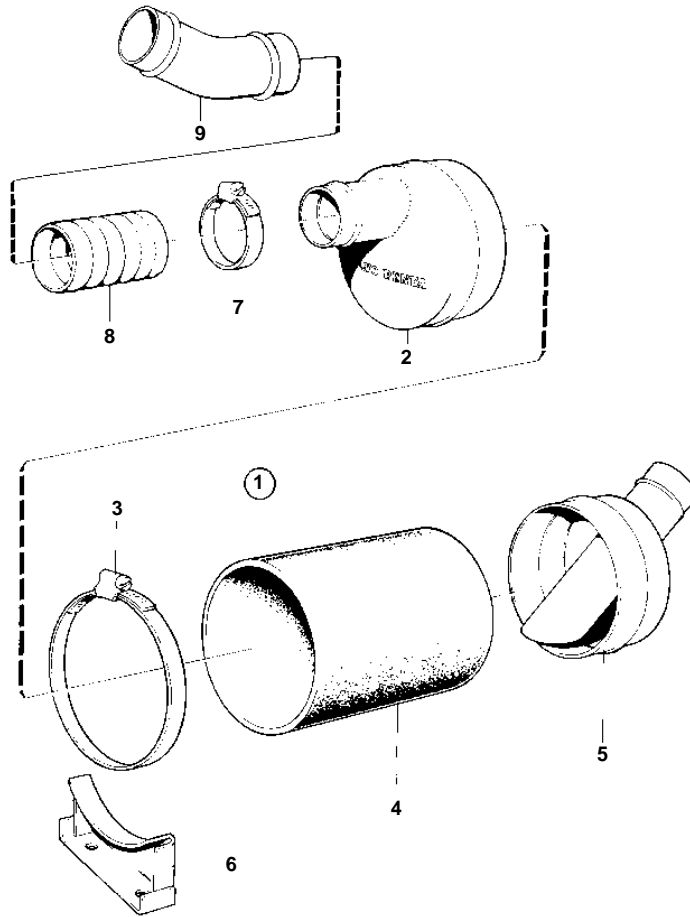

MD2010C, MD2010D, MD2020C, MD2020D, MD2030C, MD2030D, MD2040C, MD2040D

MD2010C, MD2010D, MD2020C, MD2020D, MD2030C, MD2030D, MD2040C, MD2040D

REF	PART NO.	QTY	DESCRIPTION	NOTES
1	828837	1	Muffler, straight	
2		1	· End plate	
3	961678	4	· Hose clamp	
4	828059	1	· Hose	
5		1	· End plate	
6	828061	2	· Bracket	
7	961671	X	Hose clamp	
8	1140665	X	Exhaust hose	(828463)
9	828256	1	Riser	45°
10	833738	1	Hull fitting	45°
11	827877	1	· Nut	
12	828694	1	· Hull fitting	
13	961672	2	· Clamp	