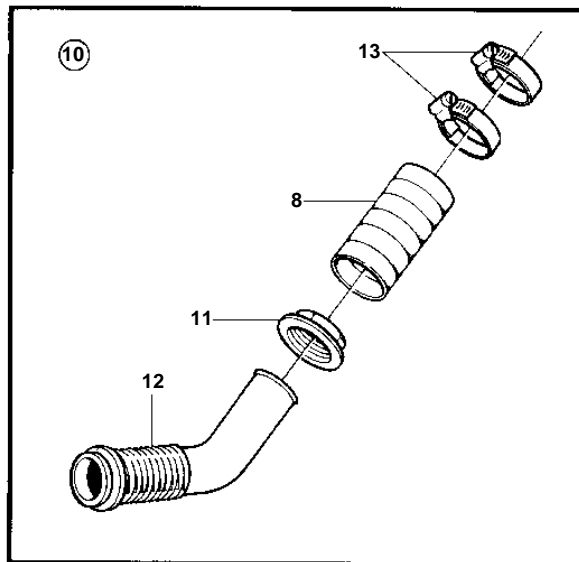

MD2010C, MD2010D, MD2020C, MD2020D, MD2030C, MD2030D, MD2040C, MD2040D

MD2010C, MD2010D, MD2020C, MD2020D, MD2030C, MD2030D, MD2040C, MD2040D

REF	PART NO.	QTY	DESCRIPTION	NOTES
1	828064	1	Muffler	
2		1	· End plate	
3	961678	4	· Hose clamp	
4	828059	1	· Hose	
5		1	· End plate	
6	828061	2	· Bracket	
7	961671	X	Hose clamp	
8	1140665	X	Exhaust hose	(828463)
9	828256	1	Riser	45°
10	833738	1	Hull fitting	45°
11	827877	1	· Nut	
12	828694	1	· Hull fitting	
13	961672	2	· Clamp	