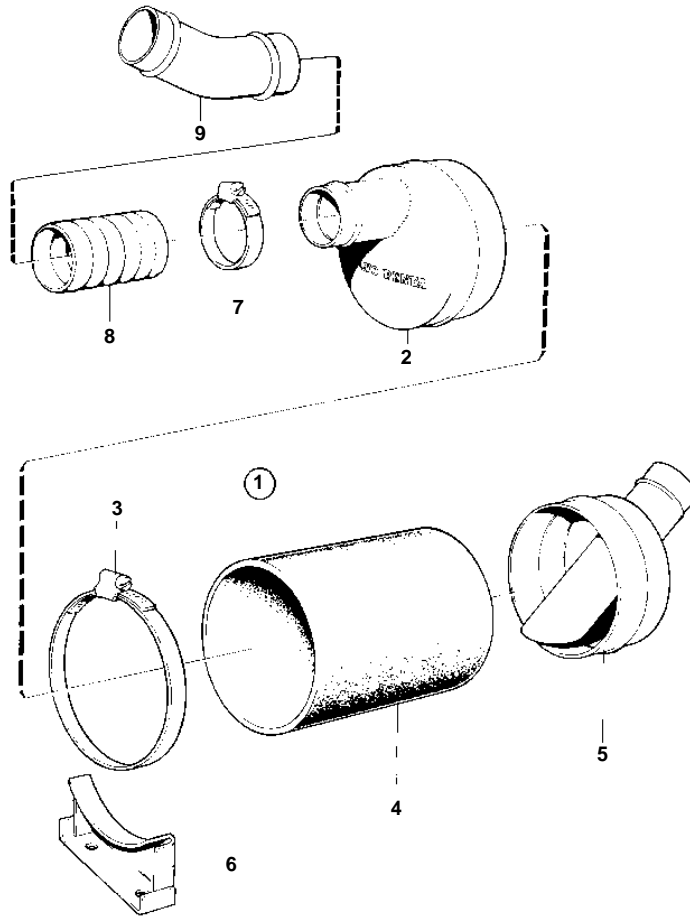

MD2010C, MD2010D, MD2020C, MD2020D, MD2030C, MD2030D, MD2040C, MD2040D

MD2010C, MD2010D, MD2020C, MD2020D, MD2030C, MD2030D, MD2040C, MD2040D

REF	PART NO.	QTY	DESCRIPTION	NOTES
1	828064	1	Muffler	
2		1	· End plate	
3	961678	4	· Hose clamp	
4	828059	1	· Hose	
5		1	· End plate	
6	828061	2	· Bracket	
7	961671	X	Hose clamp	
8	1140665	X	Exhaust hose	(828463)
9	828256	1	Riser	45°
10	833738	1	Hull fitting	45°
11	827877	1	· Nut	
12	828694	1	· Hull fitting	
13	961672	2	· Clamp	