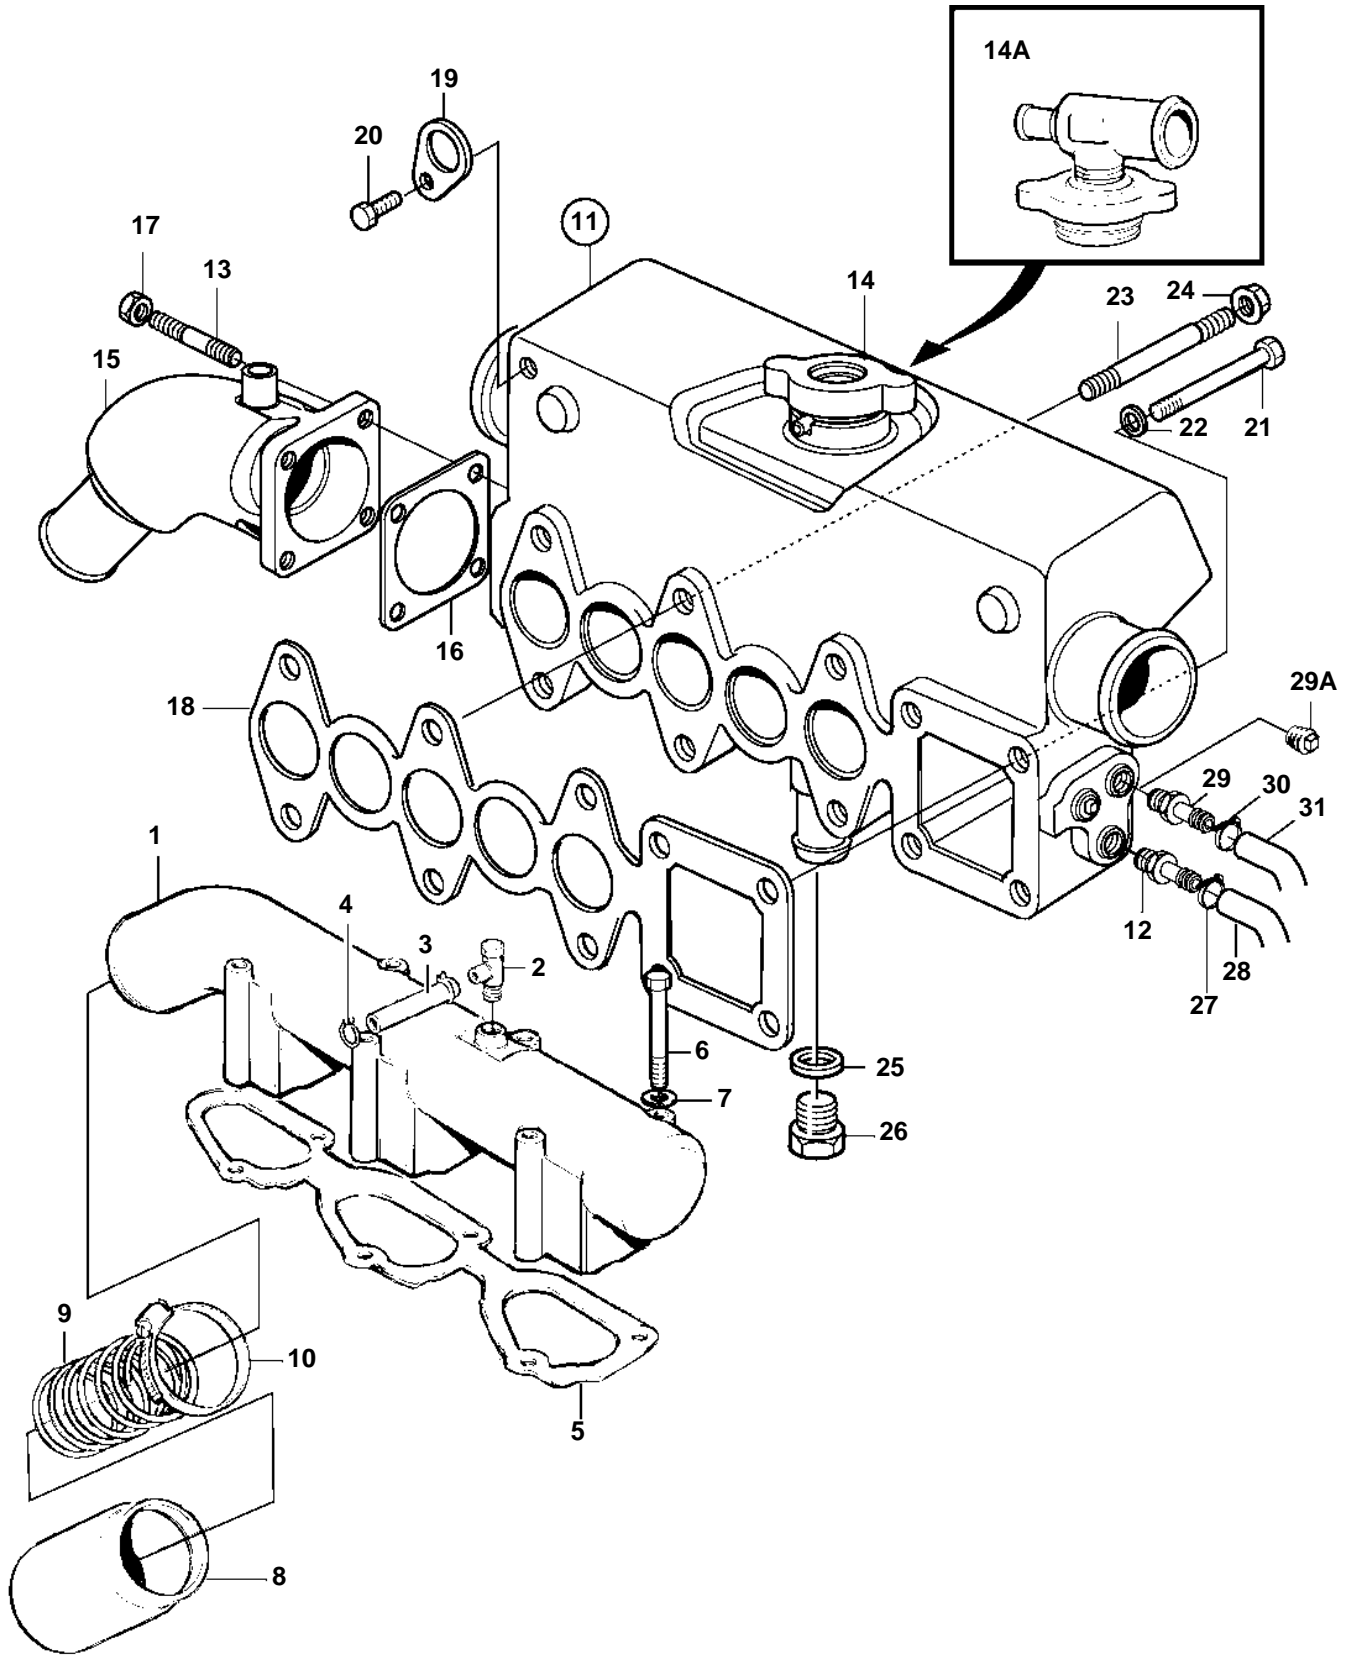

MD2040C, MD2040D

MD2040C, MD2040D

REF	PART NO.	QTY	DESCRIPTION	SEE SEC.	NOTES
1	3580503	1	Inlet pipe		
2	3580504	1	Hose connection		
3	3580505	1	Hose		
4	961662	2	Clamp		
5	3580507	1	Gasket		
6	3580508	6	Screw		
7	861913	6	Spring washer		
8	3580509	1	Filter		
9	3580510	1	Spring		
10	961672	1	Clamp		
11	3581927	1	Heat exchanger housi		
12	3580513	1	· Hose connection		
13	953042	4	Stud		
14	3581770	1	Filler cap		
14A		1	Cover	573	ALT. When separate expansion tank is being used.
15	861906	1	Exhaust riser		
16	861907	1	Gasket		
17	948645	4	Lock nut		
18	3580512	1	Gasket		
19		1	Lifting eye		
20	861870	1	Screw		
21	3580518	4	Screw		
22	861913	4	Spring washer		
23	3580519	2	Stud		
24	945407	2	Flange nut		
25	861917	2	Gasket		
26	861918	2	Plug		
27	961665	1	Hose clamp		
28	3580528	1	Hose		Heat exchanger-water pump.
29	976040	1	Nipple		Hot water outlet.
29A		1	Plug		ALT
30	961665	1	Hose clamp		
31	952969	X	Rubber hose		