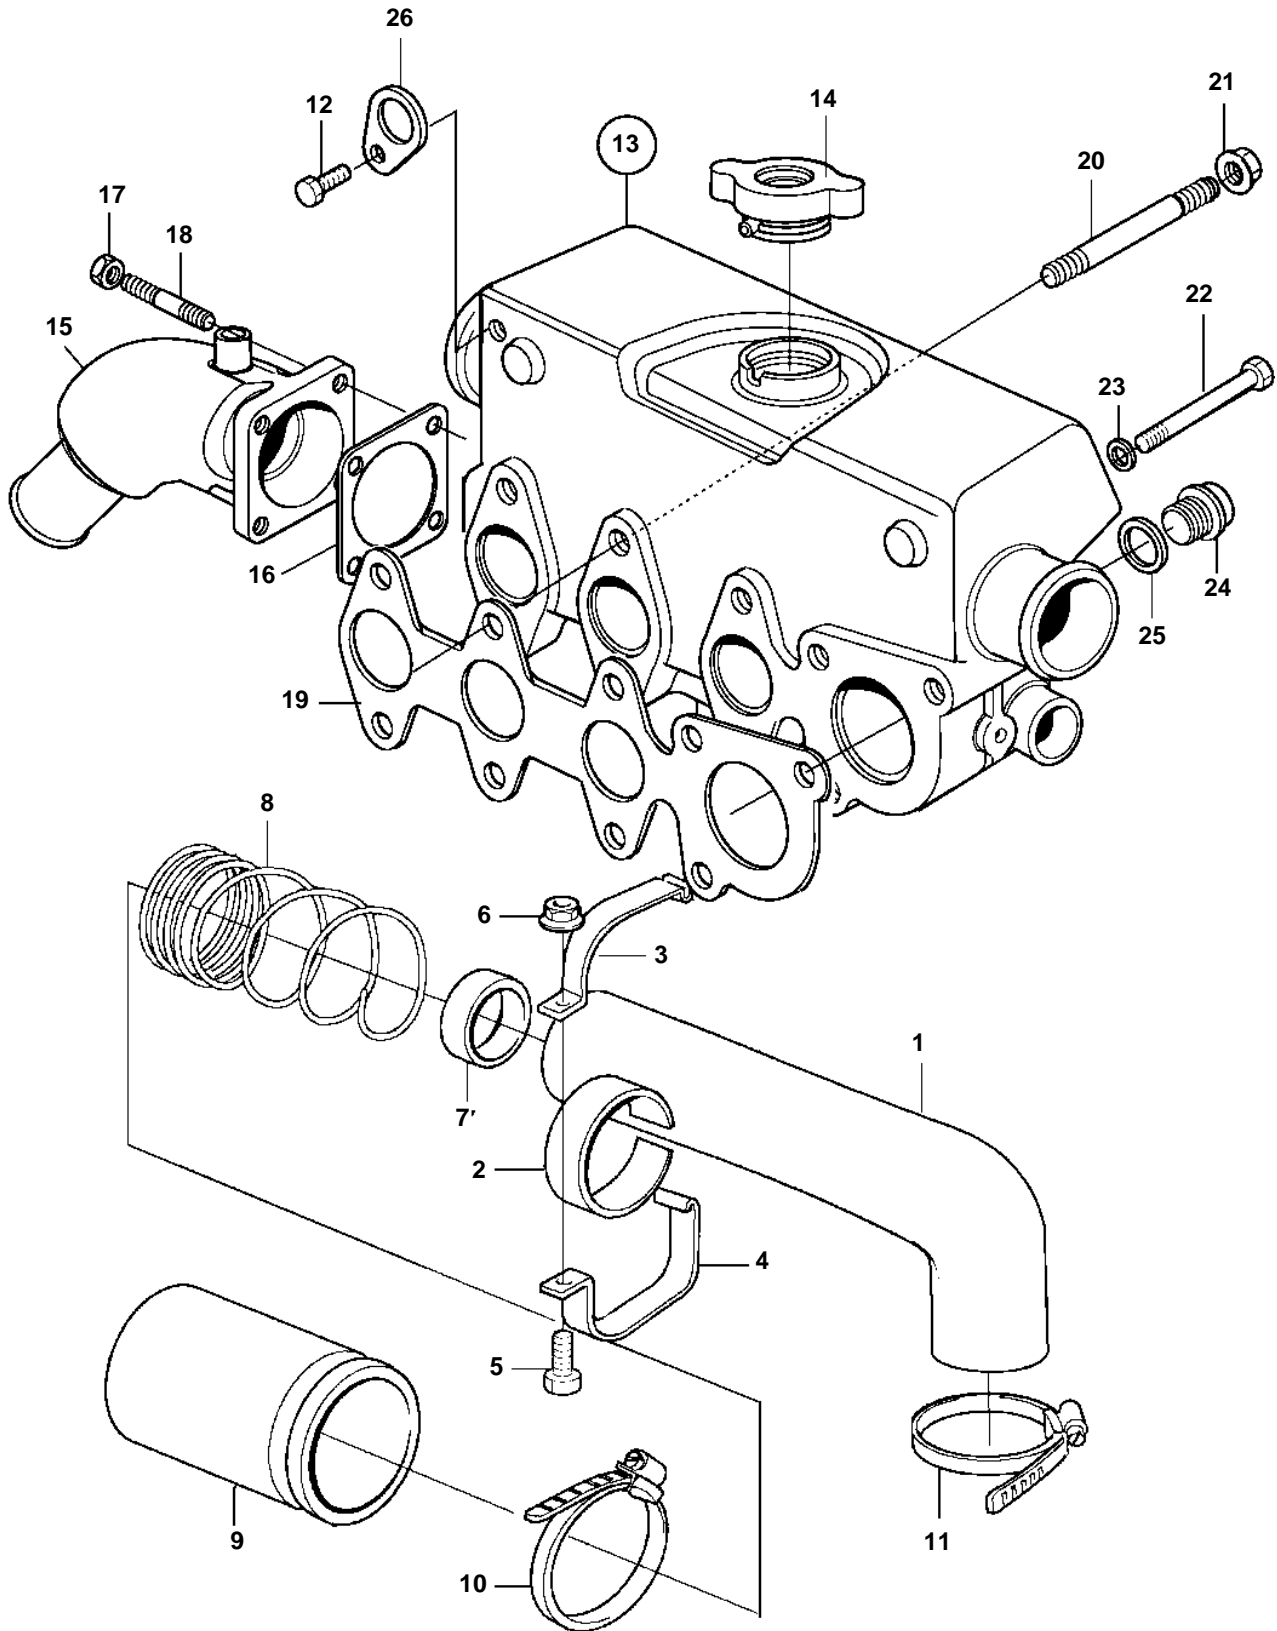

MD2020C, MD2020D

17686

MD2020C, MD2020D

REF	PART NO.	QTY	DESCRIPTION	SEE SEC.	NOTES
1	3581515	1	Air inlet		
2	3581401	1	Rubber guard		
3	3581398	1	Clamp		
4	3581399	1	Clamp		
5	967949	1	Screw		
6	945407	1	Flange nut		
7	3581400	1	Tube		
8	3580510	1	Spring		
9	3580509	1	Filter		
10	961673	1	Clamp		
11	961671	1	Hose clamp		
12	861870	1	Screw		
13	3581925	1	Heat exchanger housi		
14	3581770	1	Filler cap		
		1	Cover	573	ALT. When separate expansion tank is being used.
15	861906	1	Exhaust riser		
16	861907	1	Gasket		
17	948645	4	Lock nut		
18	953045	4	Stud		
19	3580245	1	Gasket		
20	861914	2	Stud		
21	945407	2	Flange nut		
22	955285	4	Screw		(861912)
23	861913	4	Spring washer		
24	861918	1	Plug		
25	861917	1	Gasket		
26		1	Lifting eye		