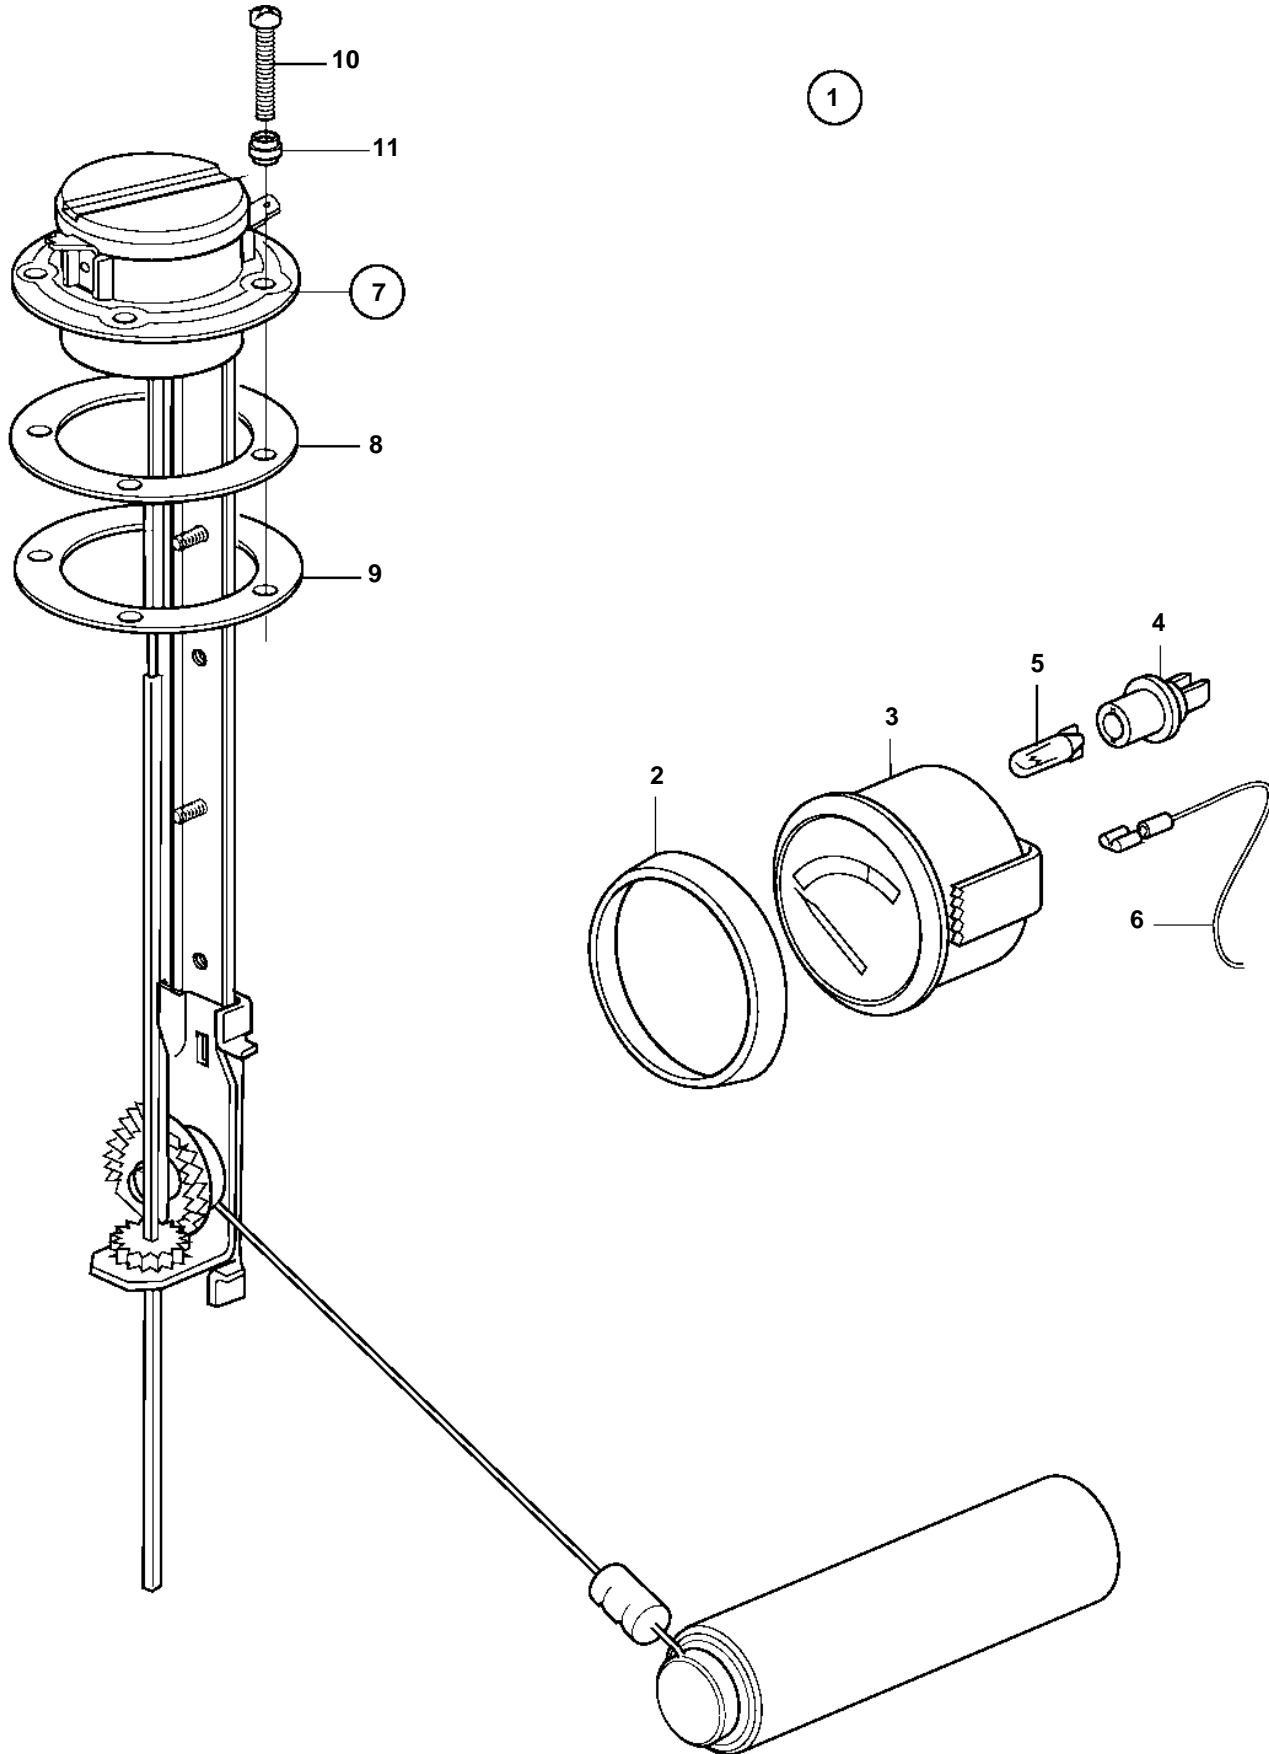

MD2010C, MD2010D, MD2020C, MD2020D, MD2030C, MD2030D, MD2040C, MD2040D

MD2010C, MD2010D, MD2020C, MD2020D, MD2030C, MD2030D, MD2040C, MD2040D

| REF | PART NO. | QTY | DESCRIPTION            | SEE SEC. | NOTES   |
|-----|----------|-----|------------------------|----------|---|
| 1   | 873808   | 1   | Fuel gauge kit         |          | (858879)  |
| 2   | 858643   | 1   | • Front ring           |          |   |
| 3   | 863940   | 1   | • Fuel gauge           |          |   |
| 4   | 863945   | 1   | • • Bulb socket        |          | For instrument of earlier production should white bulb 19923 and socket 808175 be mounted.                |
| 5   | 863946   | 1   | • • Bulb               |          | 12V, 1,2W RED. For instrument of earlier production should white bulb 19923 and socket 808175 be mounted. |
| 6   |          | X   | • Electrical materials | 1963     |   |
| 7   | 873772   | 1   | • Tank sensor          |          | (837999)  |
| 8   | 89865    | 1   | • • Gasket             |          |   |
| 9   | 834480   | 1   | • • Flange             |          |   |
| 10  | 969407   | 4   | • • Screw              |          | (956078)  |
|     | 956081   | 1   | • • Screw              |          |   |
| 11  | 834481   | 5   | • • Gasket             |          |   |