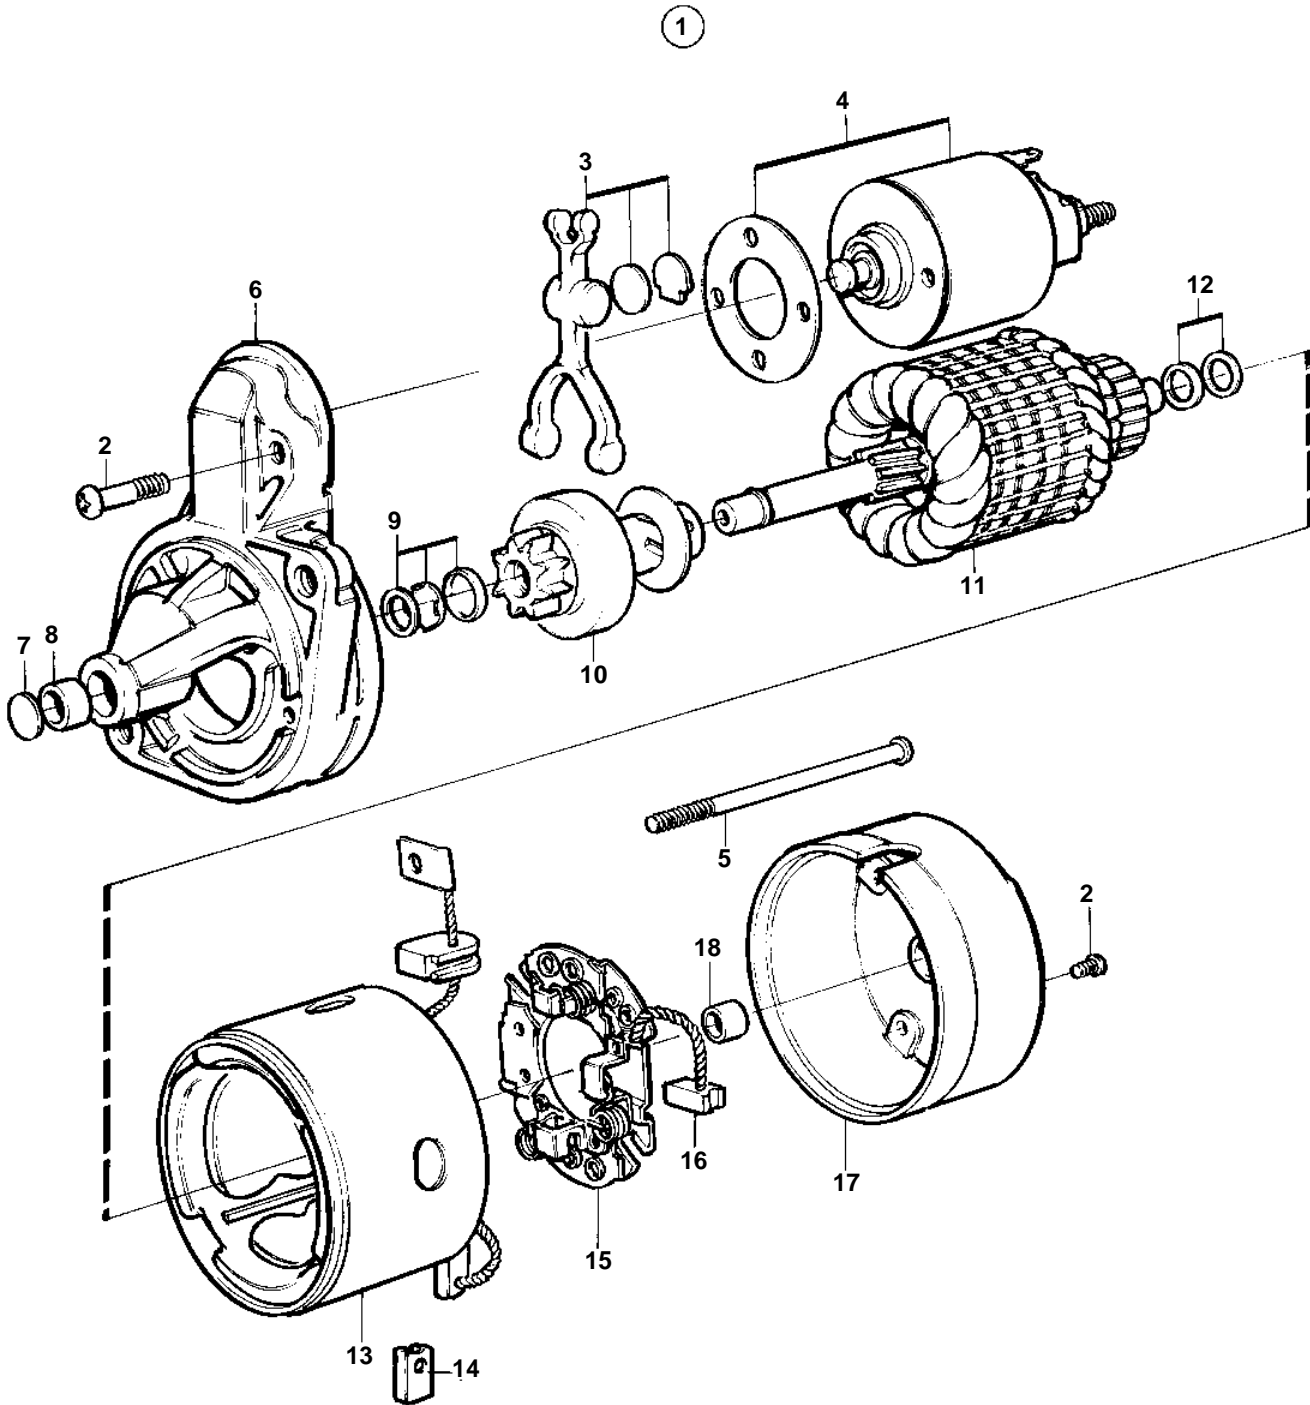

MD2010C, MD2010D, MD2020C, MD2020D

11677

MD2010C, MD2010D, MD2020C, MD2020D

REF	PART NO.	QTY	DESCRIPTION	NOTES
1	861845	1	Starter motor	
	3803437	1	Starter motor, exch	Exchange unit
2	3580205	1	· Screw kit	
3	3580206	1	· Engagement lever	
4	3580207	1	· Actuator solenoid	
5		2	· Screw	
6		1	· Bearing housing	
7		1	· · Washer	
8	3580210	1	· · Bushing	
9	3580211	1	· Pinion stop	
10	3580212	1	· Start gear	
11		1	· Rotor	
12	3580214	1	· Washer kit	
13		1	· Field winding	
14	3580216	2	· · Carbon brush	
15	3580217	1	· Brush retainer plate	
16	3580219	1	· · Carbon brush	
17		1	· Commutator bearing	
18	3580221	1	· · Bushing	