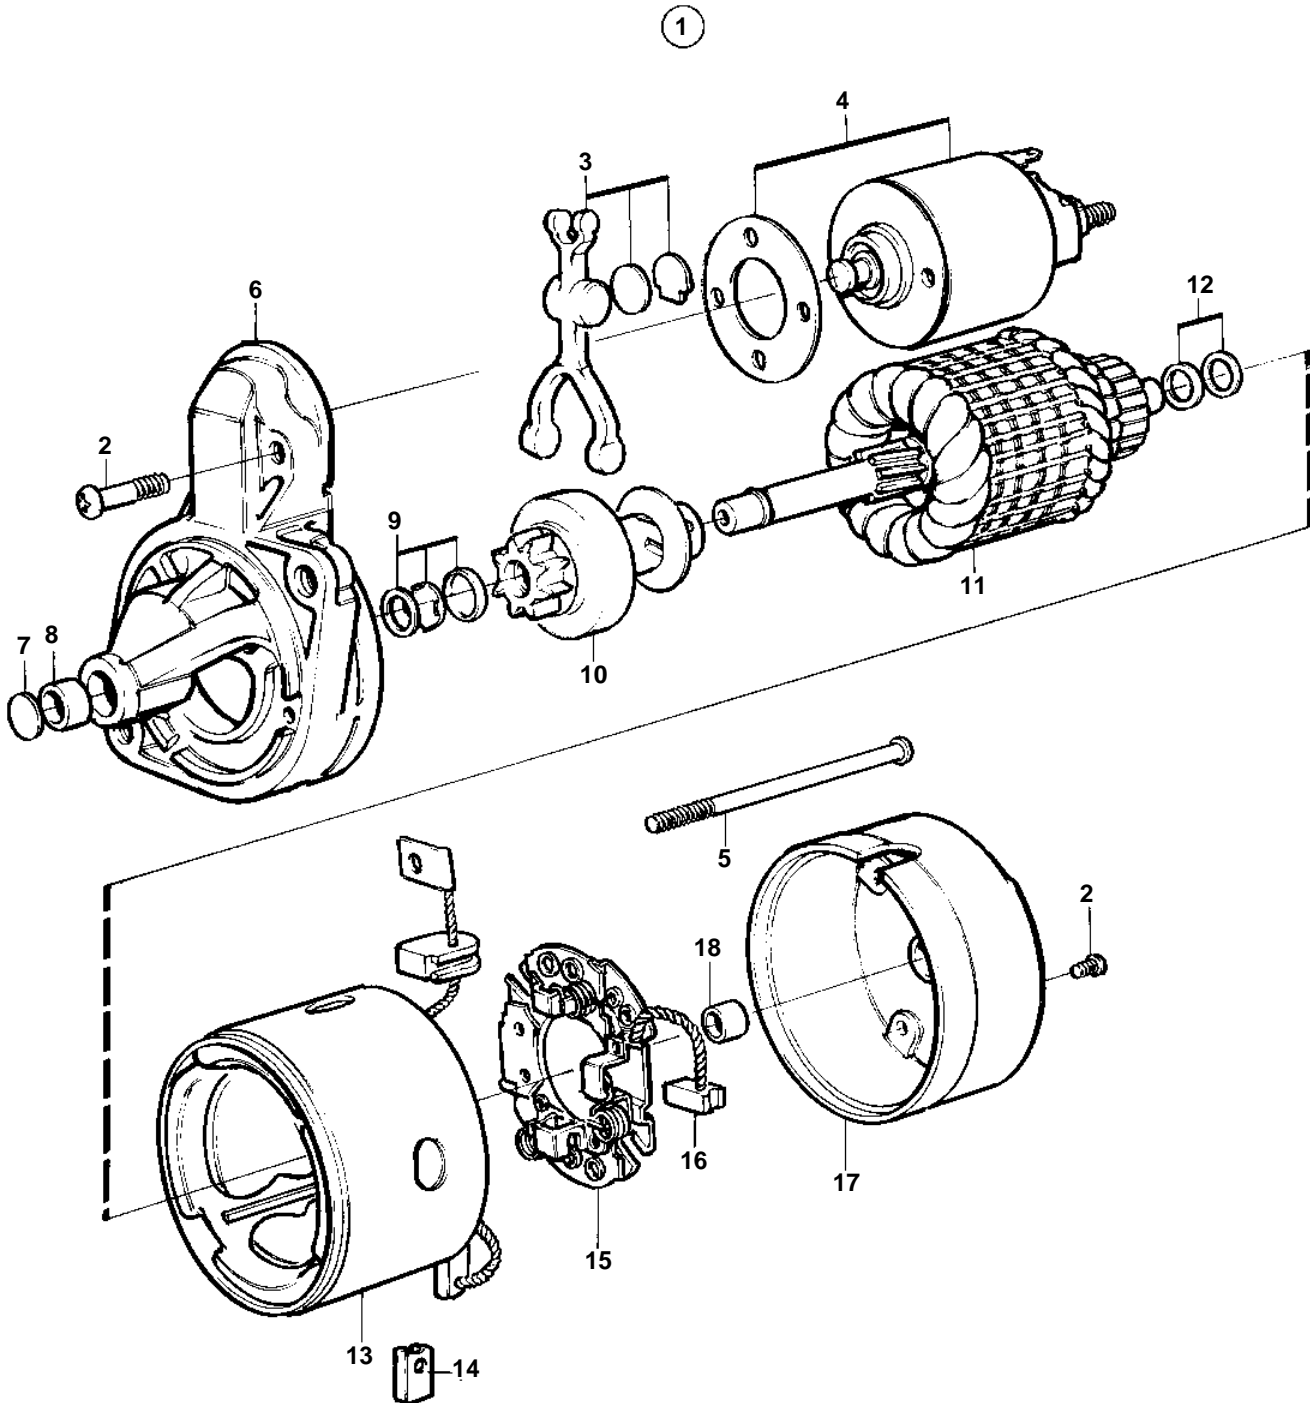

MD2010C, MD2010D, MD2020C, MD2020D

11677

MD2010C, MD2010D, MD2020C, MD2020D

| REF | PART NO. | QTY | DESCRIPTION | NOTES |
|-----|----------|-----|------------------------|---------------|
| 1 | 861845 | 1 | Starter motor | |
| | 3803437 | 1 | Starter motor, exch | Exchange unit |
| 2 | 3580205 | 1 | · Screw kit | |
| 3 | 3580206 | 1 | · Engagement lever | |
| 4 | 3580207 | 1 | · Actuator solenoid | |
| 5 | | 2 | · Screw | |
| 6 | | 1 | · Bearing housing | |
| 7 | | 1 | · · Washer | |
| 8 | 3580210 | 1 | · · Bushing | |
| 9 | 3580211 | 1 | · Pinion stop | |
| 10 | 3580212 | 1 | · Start gear | |
| 11 | | 1 | · Rotor | |
| 12 | 3580214 | 1 | · Washer kit | |
| 13 | | 1 | · Field winding | |
| 14 | 3580216 | 2 | · · Carbon brush | |
| 15 | 3580217 | 1 | · Brush retainer plate | |
| 16 | 3580219 | 1 | · · Carbon brush | |
| 17 | | 1 | · Commutator bearing | |
| 18 | 3580221 | 1 | · · Bushing | |