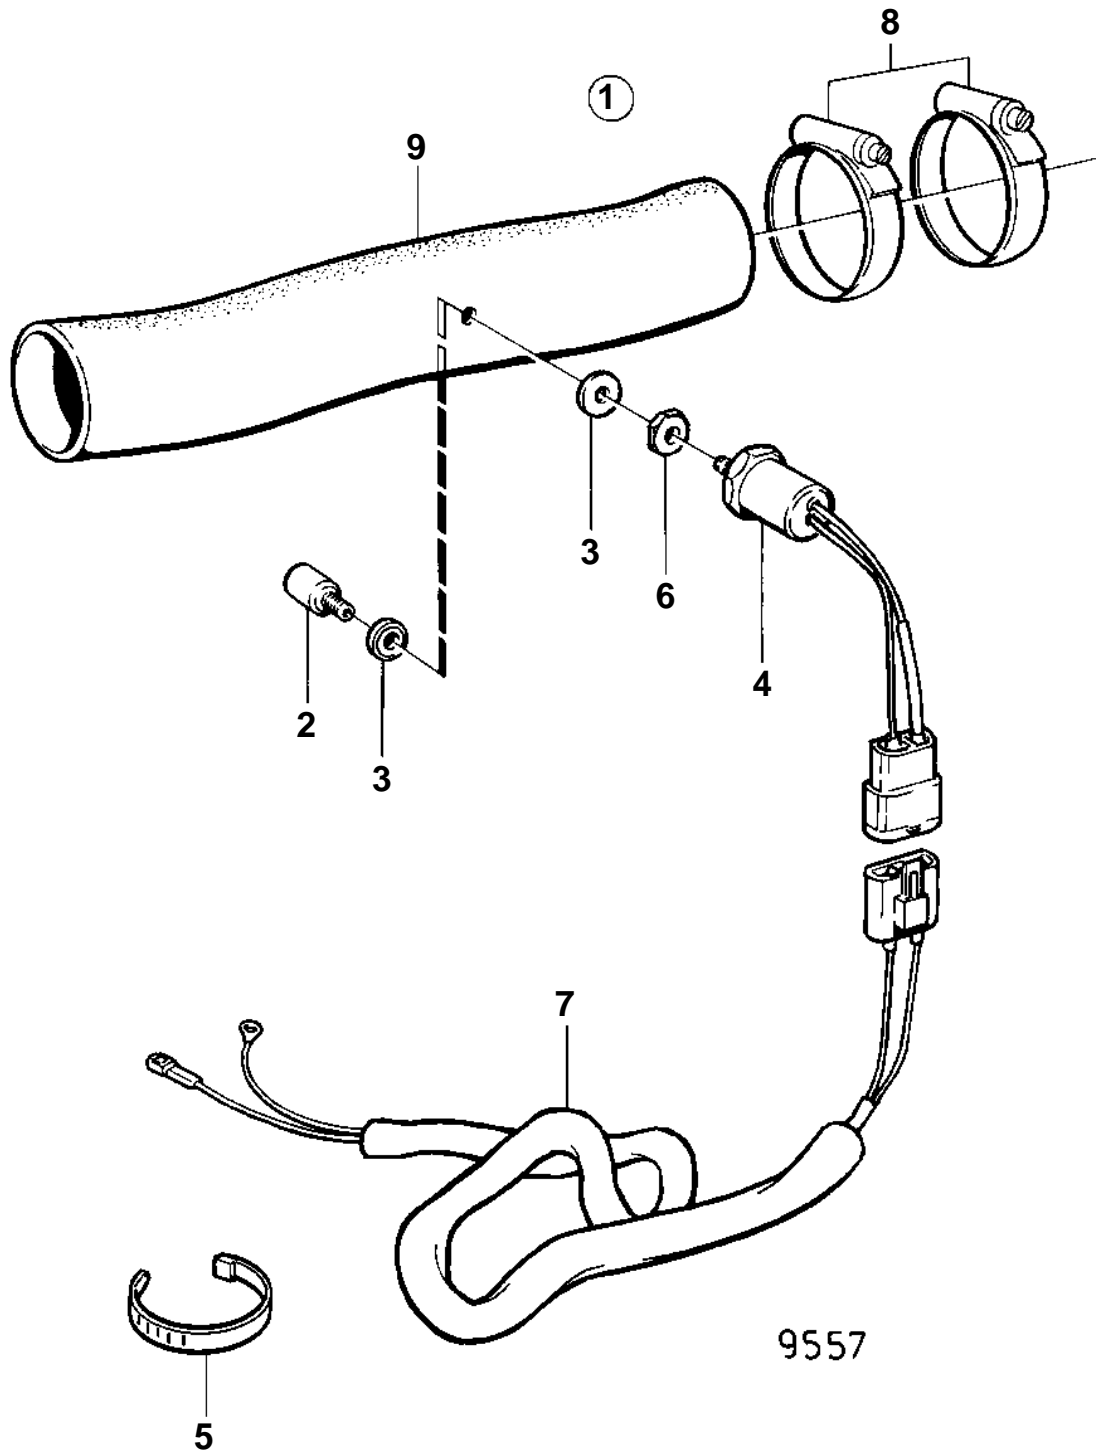

MD2010C, MD2010D, MD2020C, MD2020D, MD2030C, MD2030D, MD2040C, MD2040D

MD2010C, MD2010D, MD2020C, MD2020D, MD2030C, MD2030D, MD2040C, MD2040D

REF	PART NO.	QTY	DESCRIPTION	SEE SEC.	NOTES
1	877773	1	Exhaust temp kit		(828762)
2	828749	1	• Sensor		
3	828776	2	• Washer		
4	828761	1	• Thermo monitor		80°C
5	948211	1	• Strip clamp		
6	828750	1	• Nut		
7		X	• Cables and terminals	1963	
8	961671	X	Hose clamp		
9	1140665	X	Exhaust hose		(828463)