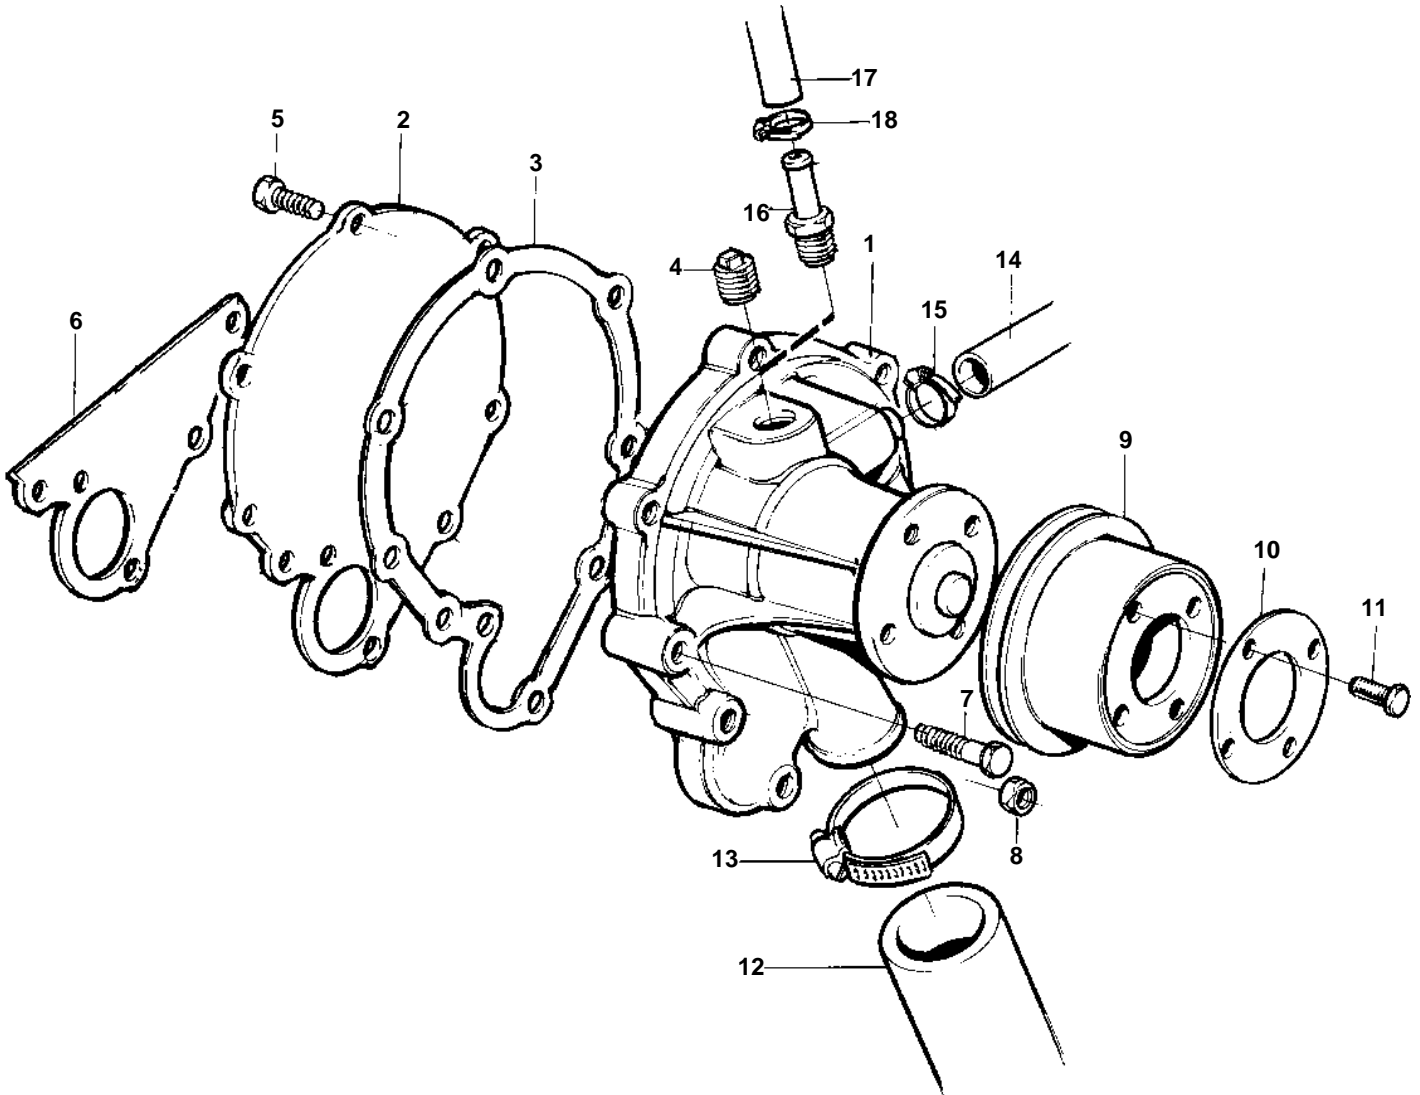

MD2040C, MD2040CD

15060

MD2040C, MD2040CD

REF	PART NO.	QTY	DESCRIPTION	NOTES
1	3580574	1	Circulation pump	
2	3580575	1	· Plate	
3	3580576	1	· Gasket	
4	968145	1	· Plug	3/8NPTF
5	3580577	3	· Screw	
6	3583754	1	Gasket	(3580578)
7	3580258	4	Screw	
8	945407	1	Flange nut	
9	3580579	1	Pulley	
10	3580580	1	Flange	
11	3580581	4	Screw	
12	3580527	1	Hose	Heat exchanger-water pump.
13	961670	1	Hose clamp	
14	3580528	1	Hose	Heat exchanger-water pump.
15	961665	1	Hose clamp	
16	976040	1	Nipple	Hot water outlet.
17	952969	X	Rubber hose	Hot water outlet.
18	961665	1	Hose clamp	Hot water outlet.