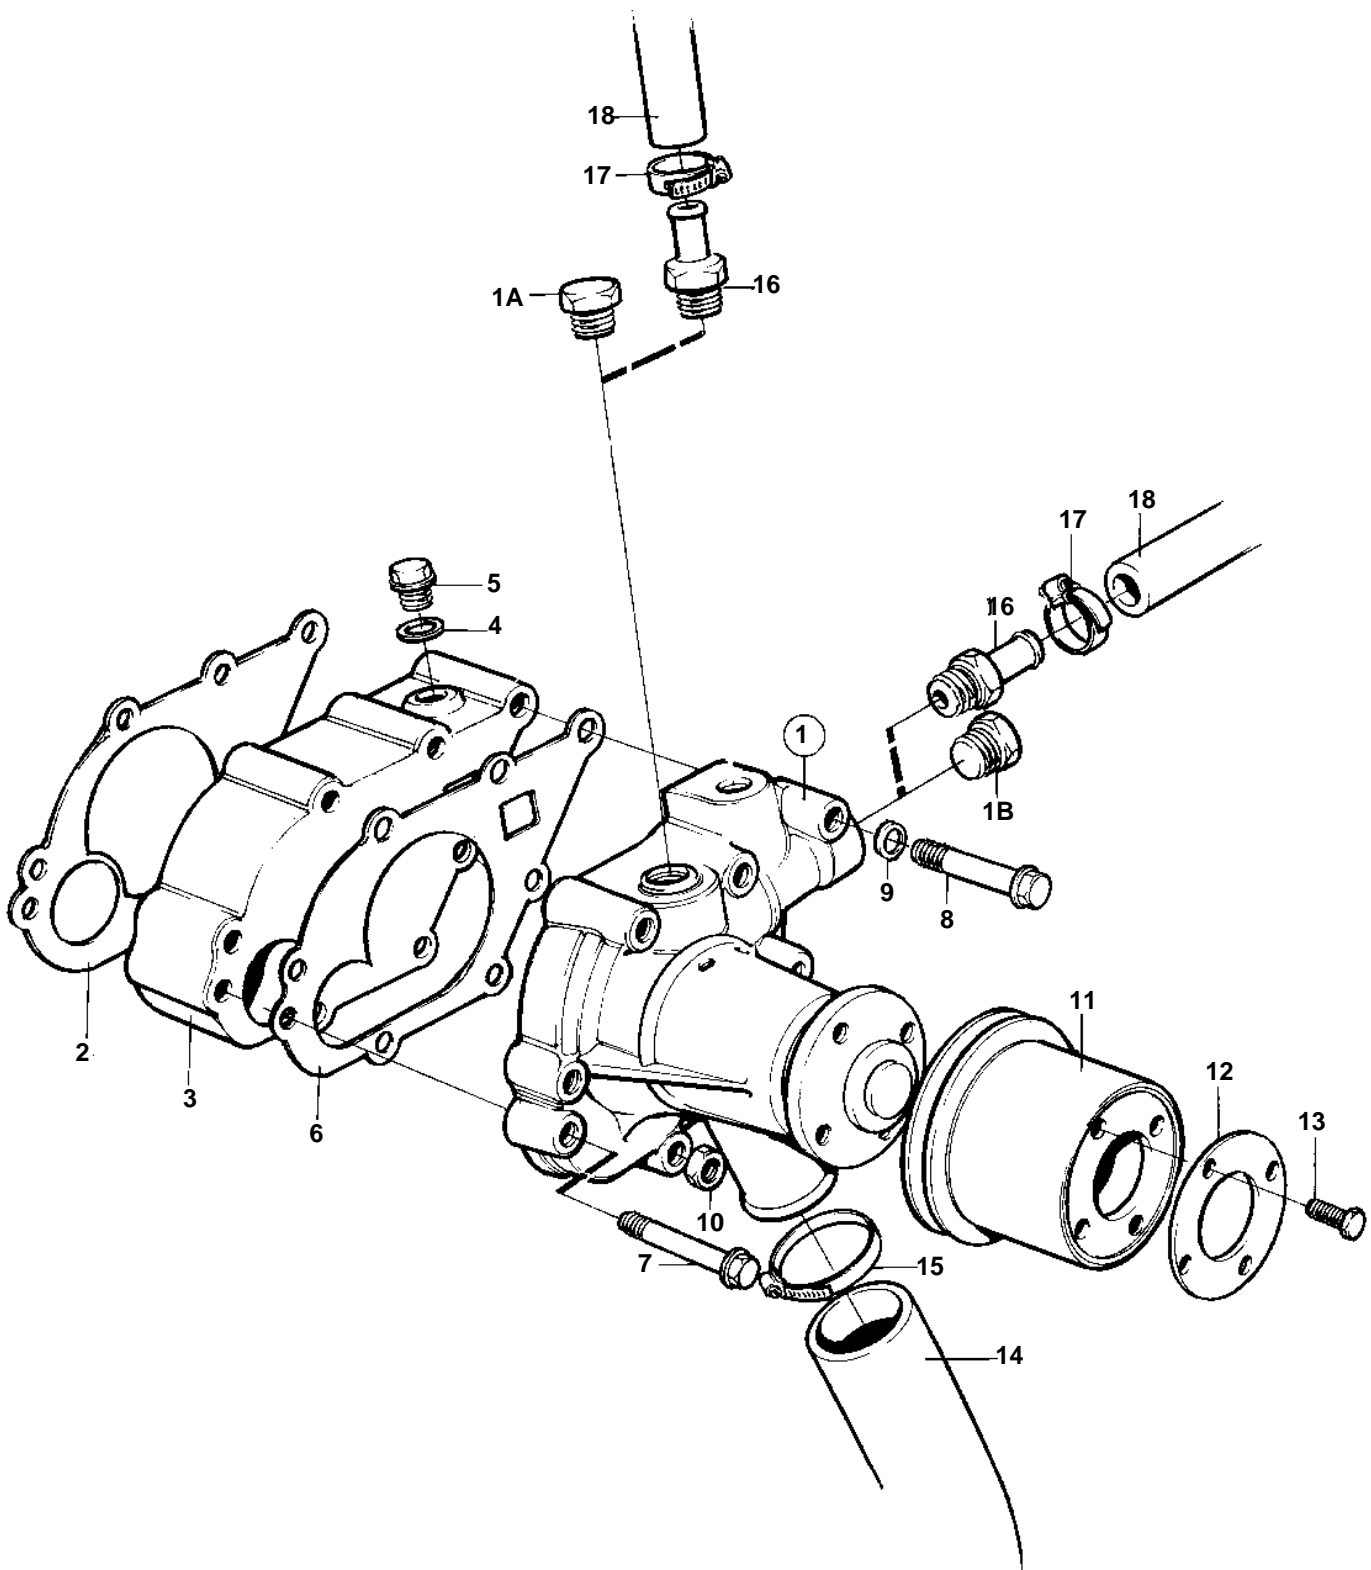

MD2010C, MD2010D

15057

MD2010C, MD2010D

REF	PART NO.	QTY	DESCRIPTION	NOTES
1	861990	1	Circulation pump	
1A		1	• Plug	
1B		1	• Plug	
2	3580001	1	Gasket	
3	3580002	1	Spacer	
4	861917	1	Gasket	
5	861918	1	Plug	
6	3580003	1	Gasket	
7	861899	3	Flange screw	
8	3580005	4	Screw	
9	861913	4	Spring washer	
10	945407	1	Flange nut	
11	3580011	1	Pulley	
12	3580012	1	Flange	
13	3580013	4	Screw	
14	861928	1	Hose	Heat exchanger-water pump.
15	961667	1	Hose clamp	
16	976040	2	Nipple	Hot water outlet.
17	961665	2	Hose clamp	
18	952969	X	Rubber hose	