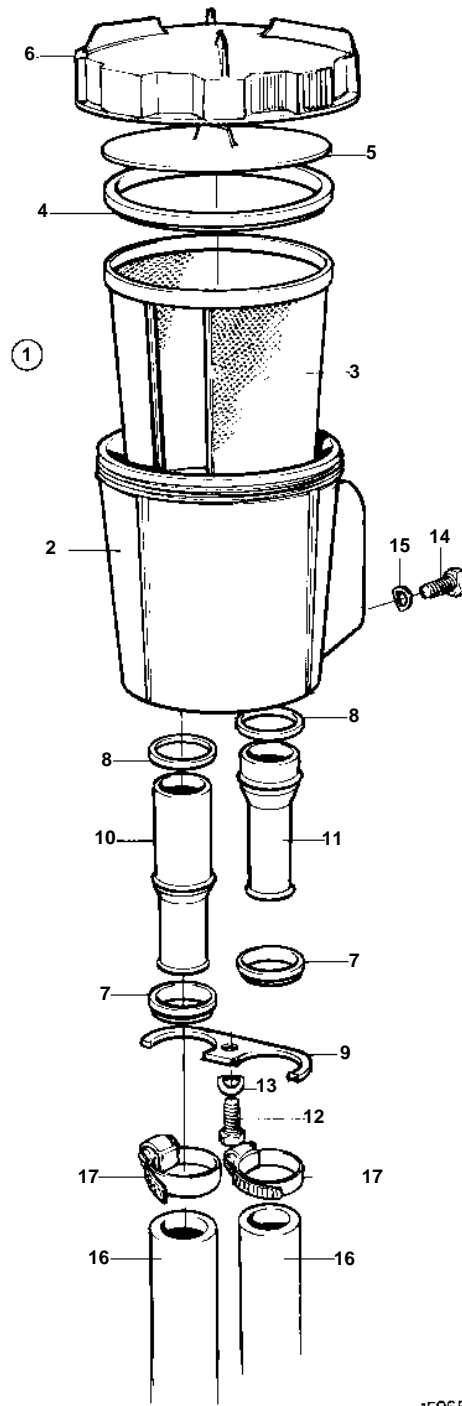

MD2010C, MD2010D, MD2020C, MD2020D, MD2030C, MD2030D, MD2040C, MD2040D

MD2010C, MD2010D, MD2020C, MD2020D, MD2030C, MD2030D, MD2040C, MD2040D

REF	PART NO.	QTY	DESCRIPTION	NOTES
1	861462	1	Sea water filter	
2	842924	1	· Strainer	
3	842723	1	· · Strainer	
4	842724	1	· · Seal	
5	842982	1	· · Pressure plate	
6	842722	1	· · Cover	
7	847108	2	· Retainer	
8	858986	2	· Sealing ring	
9	860832	1	· Retainer	
10	861370	1	· Tube	Inlet.
11	861371	1	· Tube	Outlet.
12	955270	1	· Screw	
13	941906	1	· Spring washer	
14	965215	4	· Screw	(955296)
15	941907	4	· Spring washer	
16	952970	X	Rubber hose	
17	961666	X	Hose clamp	