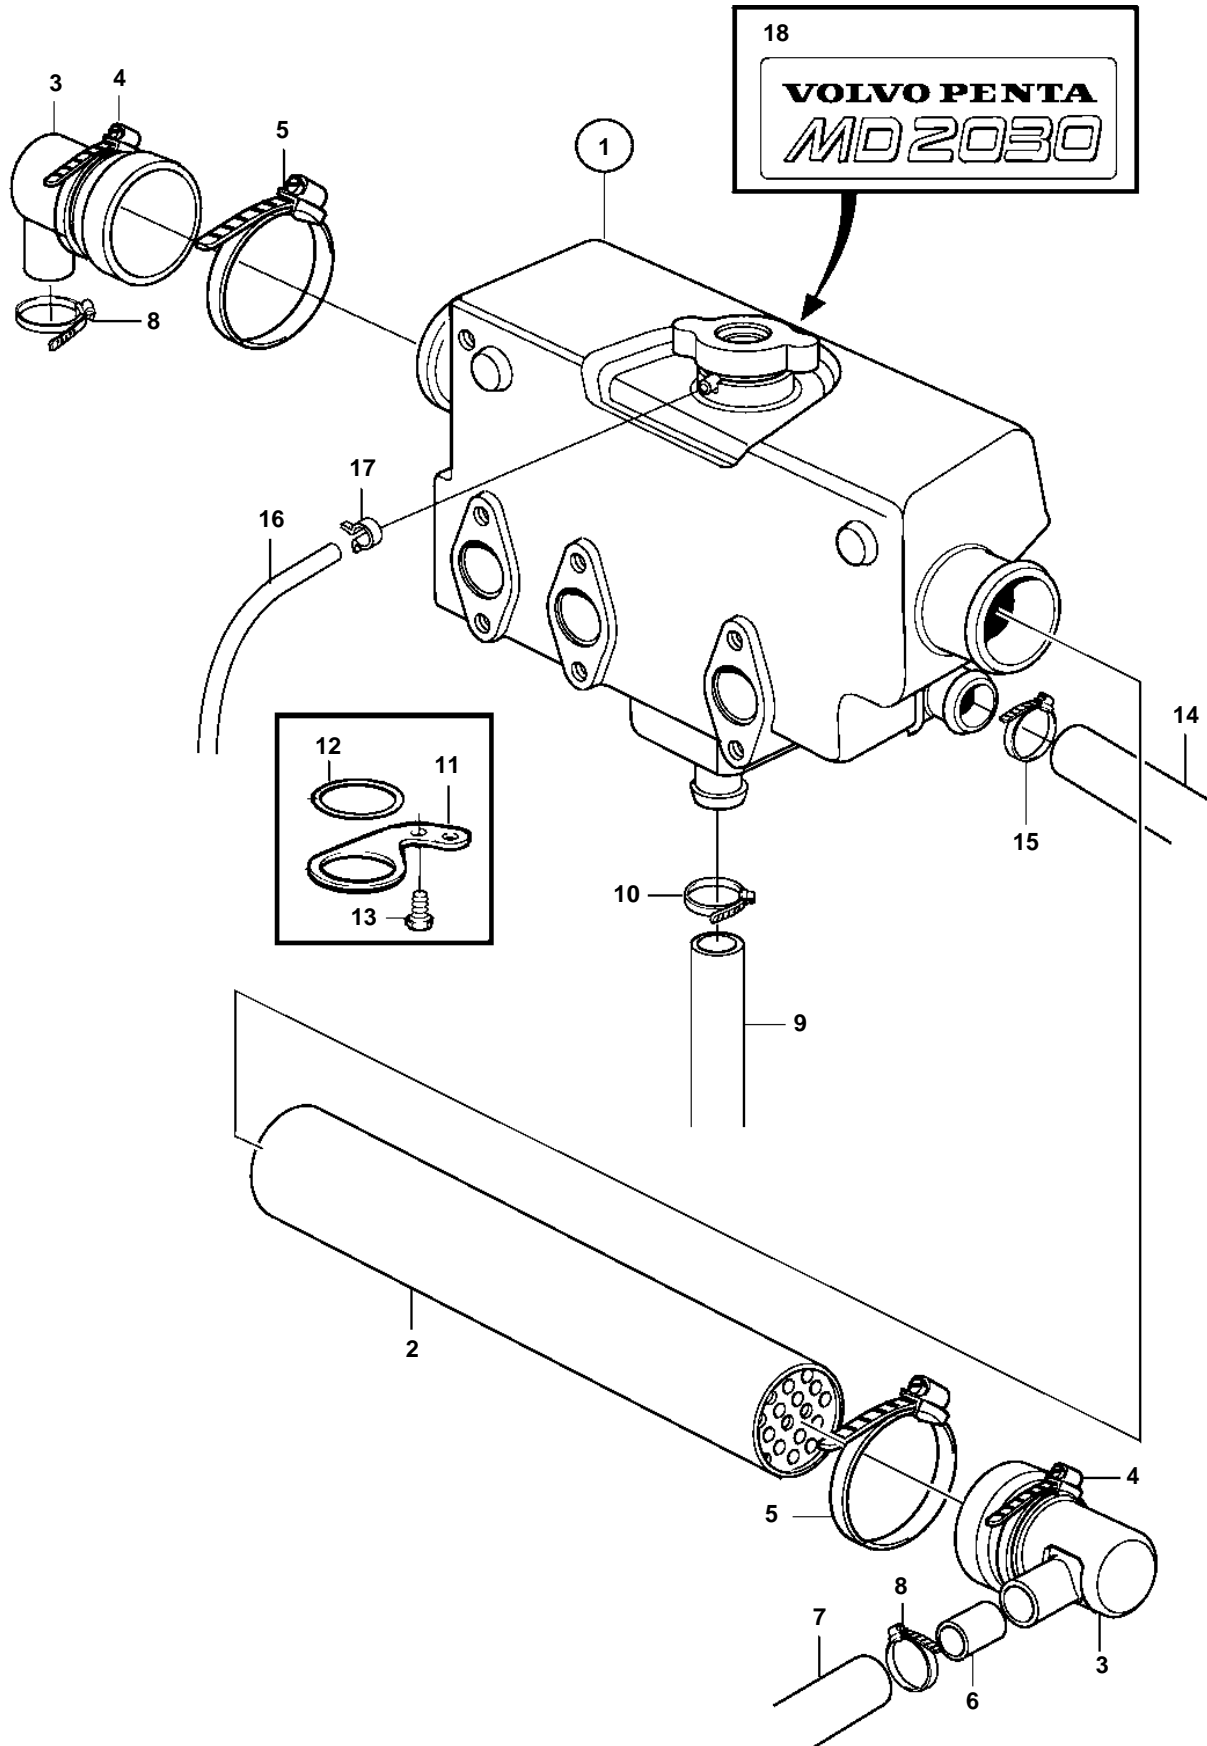

MD2030C, MD2030D

MD2030C, MD2030D

REF	PART NO.	QTY	DESCRIPTION	NOTES
1	3581926	1	Heat exchanger housi Comps. not spec.	
2	3581931	1	Heat exchanger eleme	
3	861920	2	Cover	
4	961672	2	Clamp	
5	961673	2	Clamp	
6	3580328	1	Tube	
7	3580331	1	Hose	Sea water pump-heat exchanger.
8	961667	1	Hose clamp	
9	3580330	1	Hose	Heat exchanger-water pump.
10	853548	1	Hose clamp	
11		1	Bracket	
12	3580251	1	Grommet	
13	3580299	2	Screw	
14	3580329	1	Hose	Heat exchanger-water pump.
15	853548	1	Hose clamp	
16		1	Hose	
17	961662	1	Clamp	
18		1	Decal	