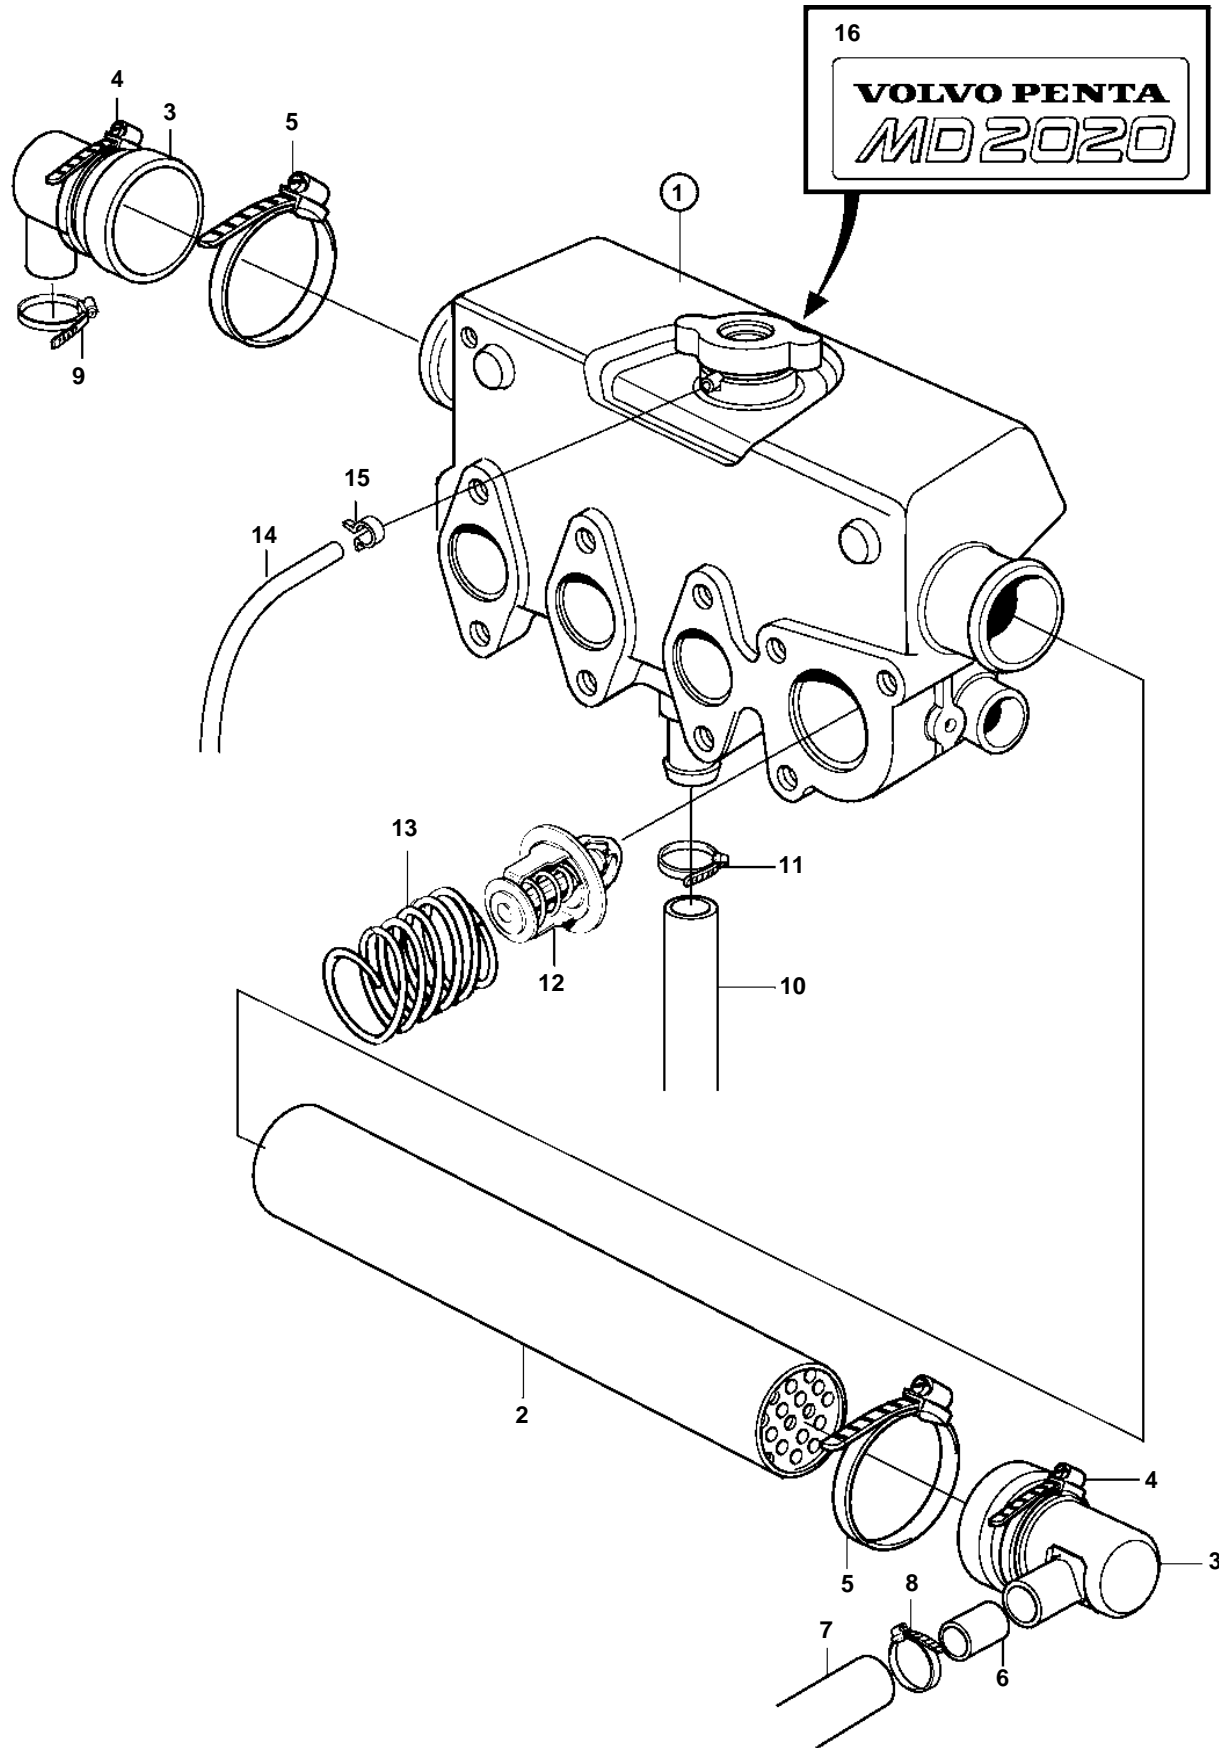

## MD2020C, MD2020D

REF	PART NO.	QTY	DESCRIPTION	NOTES
1	3581925	1	Heat exchanger housi Comps. not spec.	
2	3580247	1	Heat exchanger eleme	
3	861920	2	Cover	
4	961672	2	Clamp	
5	961673	2	Clamp	
6	3580328	1	Tube	
7	861926	1	Hose	Sea water pump-heat exchanger.
8	961667	1	Hose clamp	
9	853548	1	Hose clamp	
10	3580248	1	Rubber hose	Heat exchanger-water pump.
11	853548	1	Hose clamp	
12	861911	1	Thermostat	
13	861910	1	Spring	
14		1	Hose	
15	961662	1	Clamp	
16		1	Decal	