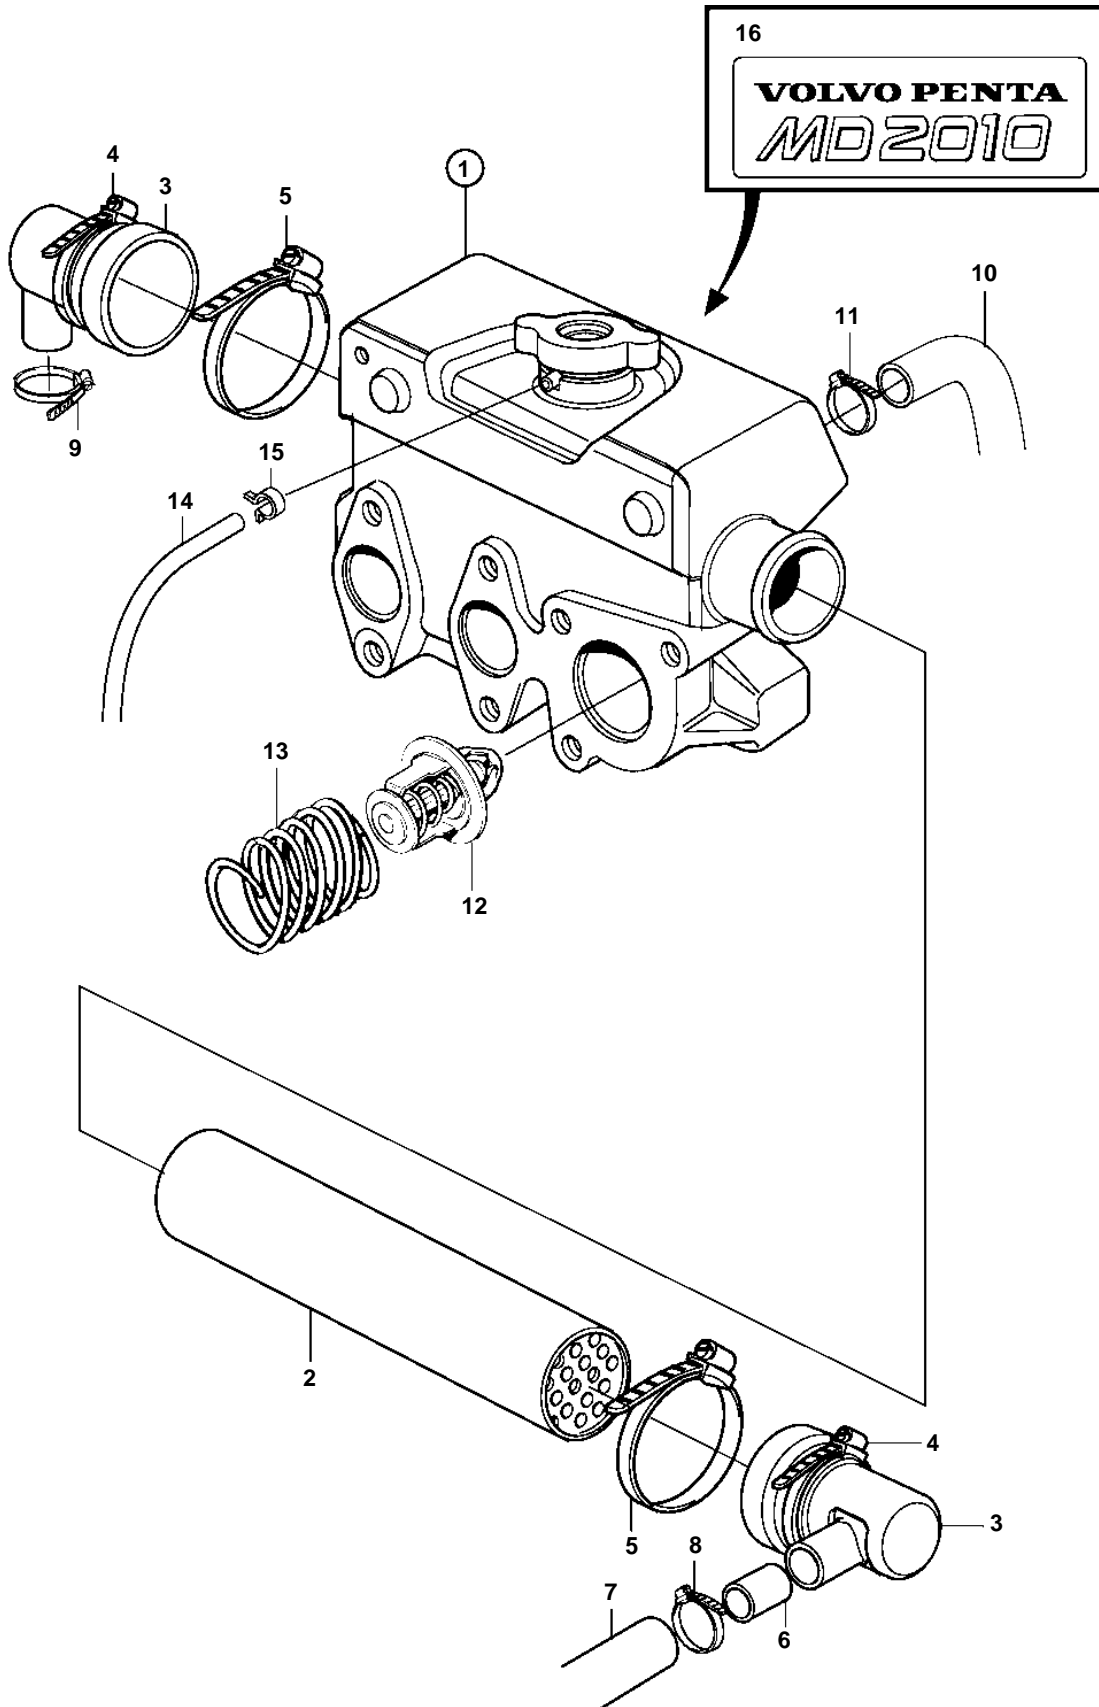

MD2010C, MD2010D

MD2010C, MD2010D

REF	PART NO.	QTY	DESCRIPTION	NOTES
1	3581924	1	Heat exchanger housi Comps. not spec.	
2	3581929	1	Heat exchanger eleme	
3	861920	2	Cover	
4	961672	2	Clamp	
5	961673	2	Clamp	
6	3580328	1	Tube	
7	861926	1	Hose	Sea water pump-heat exchanger.
8	961667	1	Hose clamp	
9	853548	1	Hose clamp	
10	861927	1	Hose	Heat exchanger-water pump.
11	961667	1	Hose clamp	
12	861911	1	Thermostat	
13	861910	1	Spring	
14		1	Hose	
15	961662	1	Clamp	
16	861379	1	Decal	