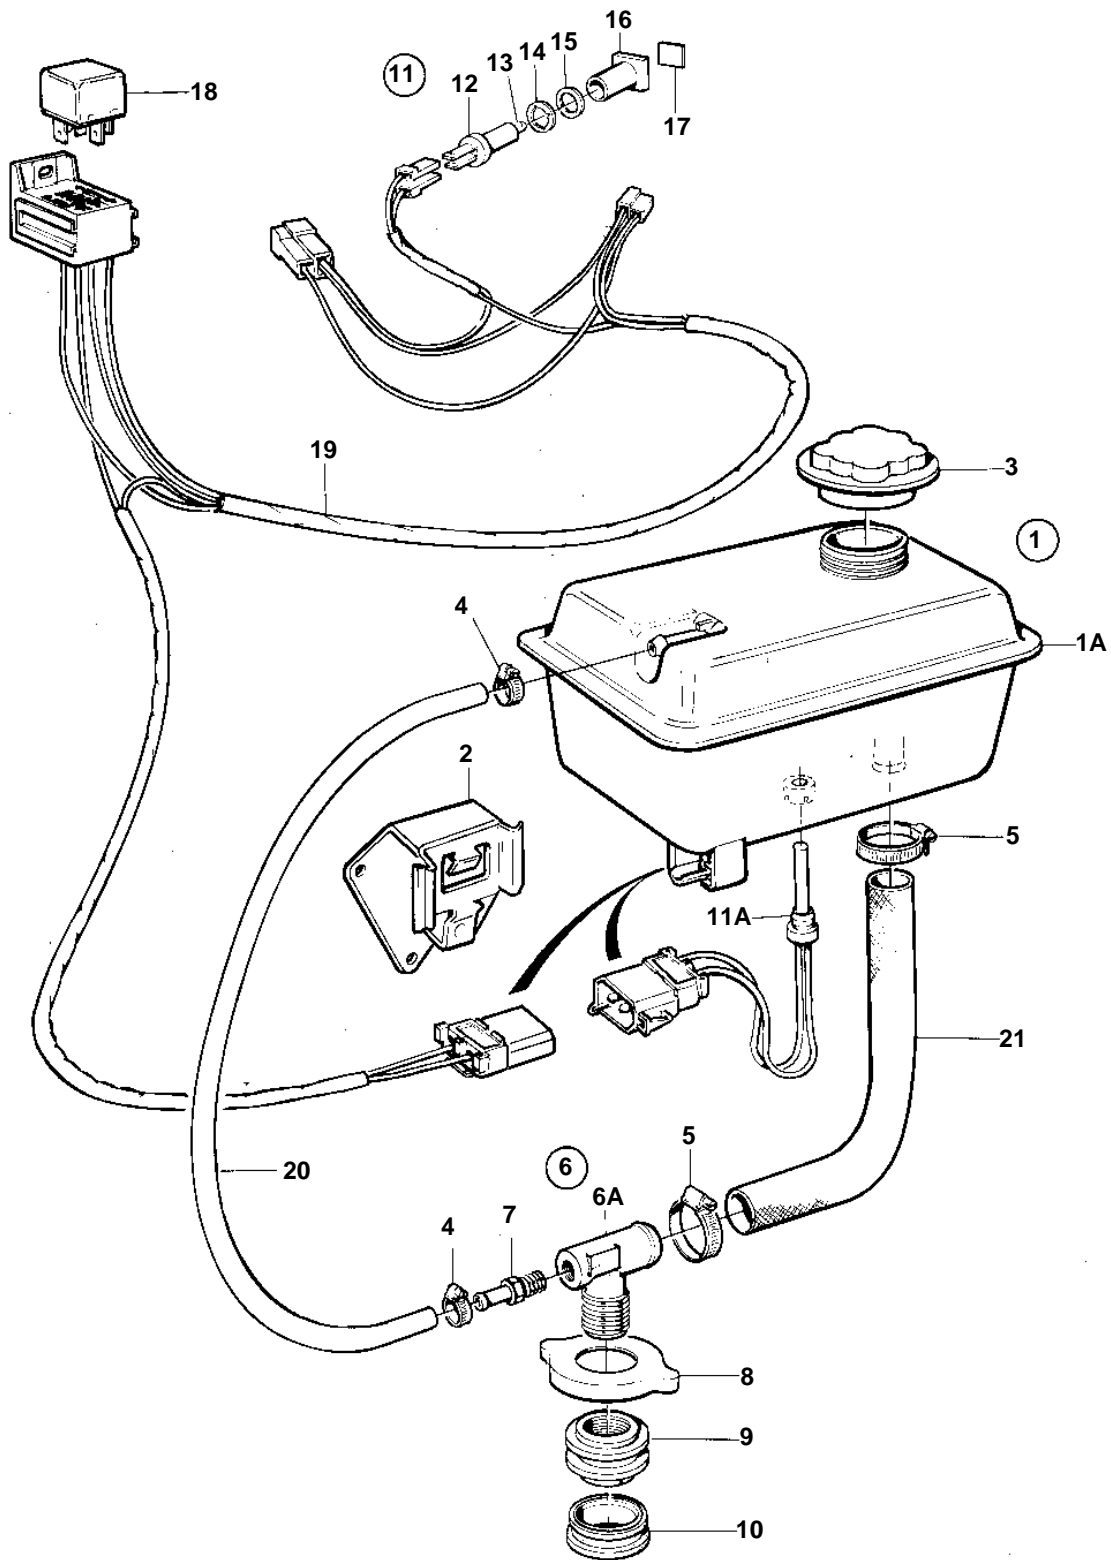

MD2010C, MD2010D, MD2020C, MD2020D, MD2030C, MD2030D, MD2040C, MD2040D

15865

MD2010C, MD2010D, MD2020C, MD2020D, MD2030C, MD2030D, MD2040C, MD2040D

REF	PART NO.	QTY	DESCRIPTION	SEE SEC.	NOTES
1	3581427	1	Expansion tank		(861745)
1A	861105	1	· Expansion tank		
2	3582351	1	· Bracket		
3	1674083	1	· Pressure cap		75kPa (1357775)
4	961663	2	· Clamp		
5	961666	2	· Hose clamp		
6	3581441	1	· Hose connection		(861741)
6A	943516	1	· · Elbow nipple		
7	860558	1	· · Hose coupling		
8		1	· · Cover		
9	3581430	1	· · Sealing retainer		
10	1543751	1	· · Sealing ring		
11	861759	1	Level guard		
11A	3547710	1	· Level guard		
12	808175	1	· Bulb socket		
13	19923	1	· Bulb		12V, 2W
14	967583	1	· Retainer		
15	829714	1	· Seal		
16	838455	1	· Retainer		
17	3825092	1	· Symbol strip		
18	873765	1	· Relay		(873765)
19		X	· Cables and terminals	1963	
20	942700	X	Hose		
21	952970	X	Rubber hose		