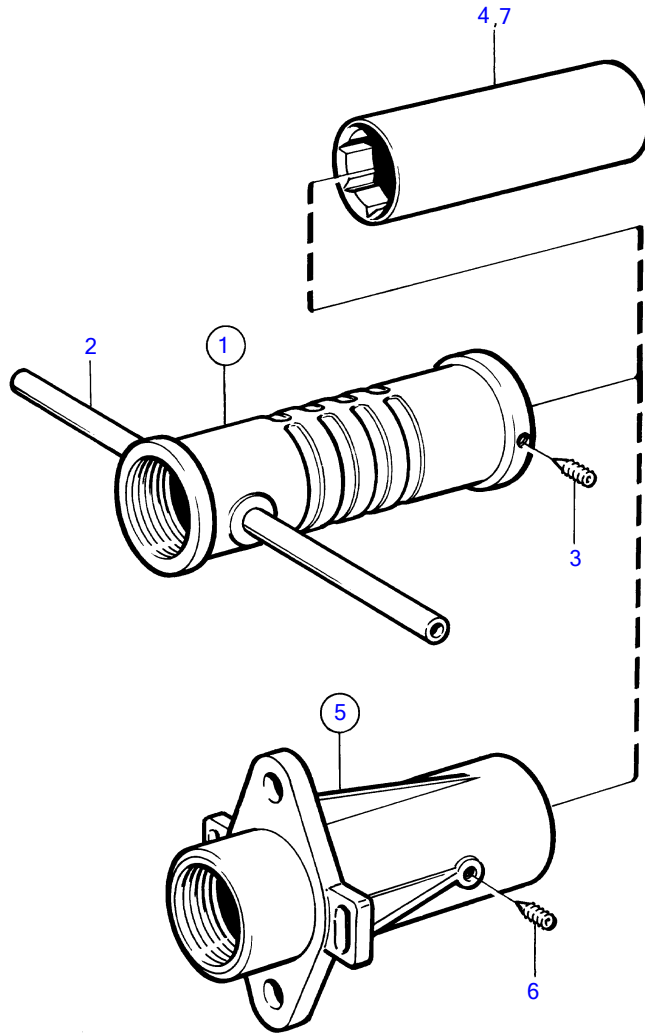

MD2010B, MD2020B, MD2030B, MD2040B

9665

MD2010B, MD2020B, MD2030B, MD2040B

REF	PART NO.	QTY	DESCRIPTION	NOTES
1	827886	1	Stern bearing	For 30mm propeller shaft.
2	(827734)	1	• Tube	Obsolete part
3	942609	3	• Set screw	
4	812916	1	• Rubber bearing	
5	827781	1	Stern bearing	For 30mm propeller shaft.
6	942609	2	• Set screw	
7	812916	1	• Rubber bearing	