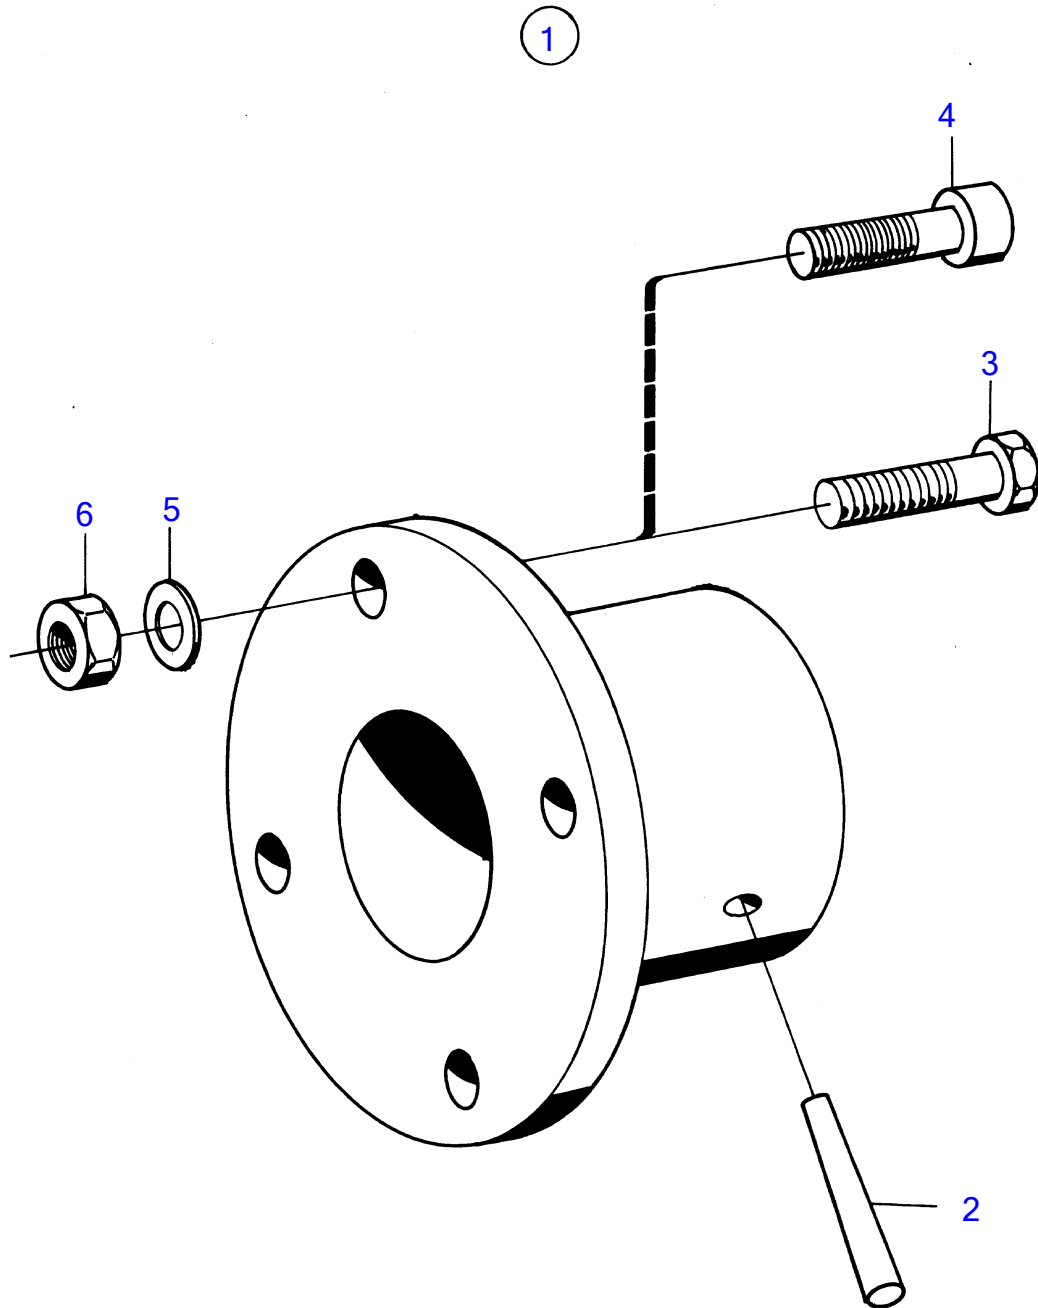

MD2010B, MD2020B, MD2030B, MD2040B

3232

MD2010B, MD2020B, MD2030B, MD2040B

REF	PART NO.	QTY	DESCRIPTION	NOTES
1	(806385)	1	Clutch flange	For 30mm propeller shaft., Obsolete part
2	907599	1	• Taper pin	
3	970949	4	• Hexagon screw	L=35mm (955319)
4	959239	4	• Hex. socket screw	L=30mm
5	941908	4	• Spring washer	
6	971071	4	• Hexagon nut	(955783)