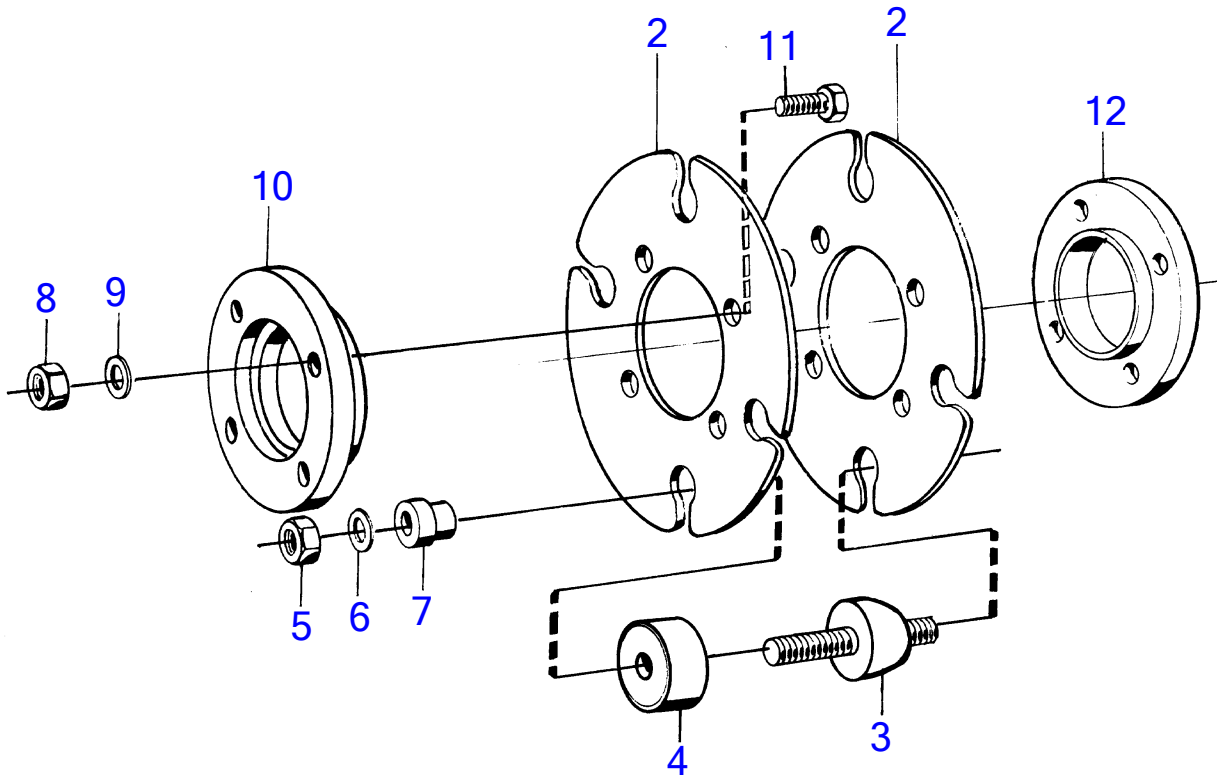

MD2010B, MD2020B, MD2030B, MD2040B

1

3946

MD2010B, MD2020B, MD2030B, MD2040B

REF	PART NO.	QTY	DESCRIPTION	NOTES
1	833626	1	Clutch	
2	803125	2	• Flexplate	
3	803762	4	• Rubber cushion	
4	803748	4	• Protecting casing	
5	955850	8	• Hexagon nut	
6	940280	8	• Spring washer	
7	802976	8	• Washer	
8	971071	4	• Hexagon nut	(955783)
9	941908	4	• Spring washer	
10	827935	1	• Guide ring	
11	970947	4	• Hexagon screw	L=25mm
	970949	4	• Hexagon screw	L=35mm (955319)
12	803029	1	• Guide ring	