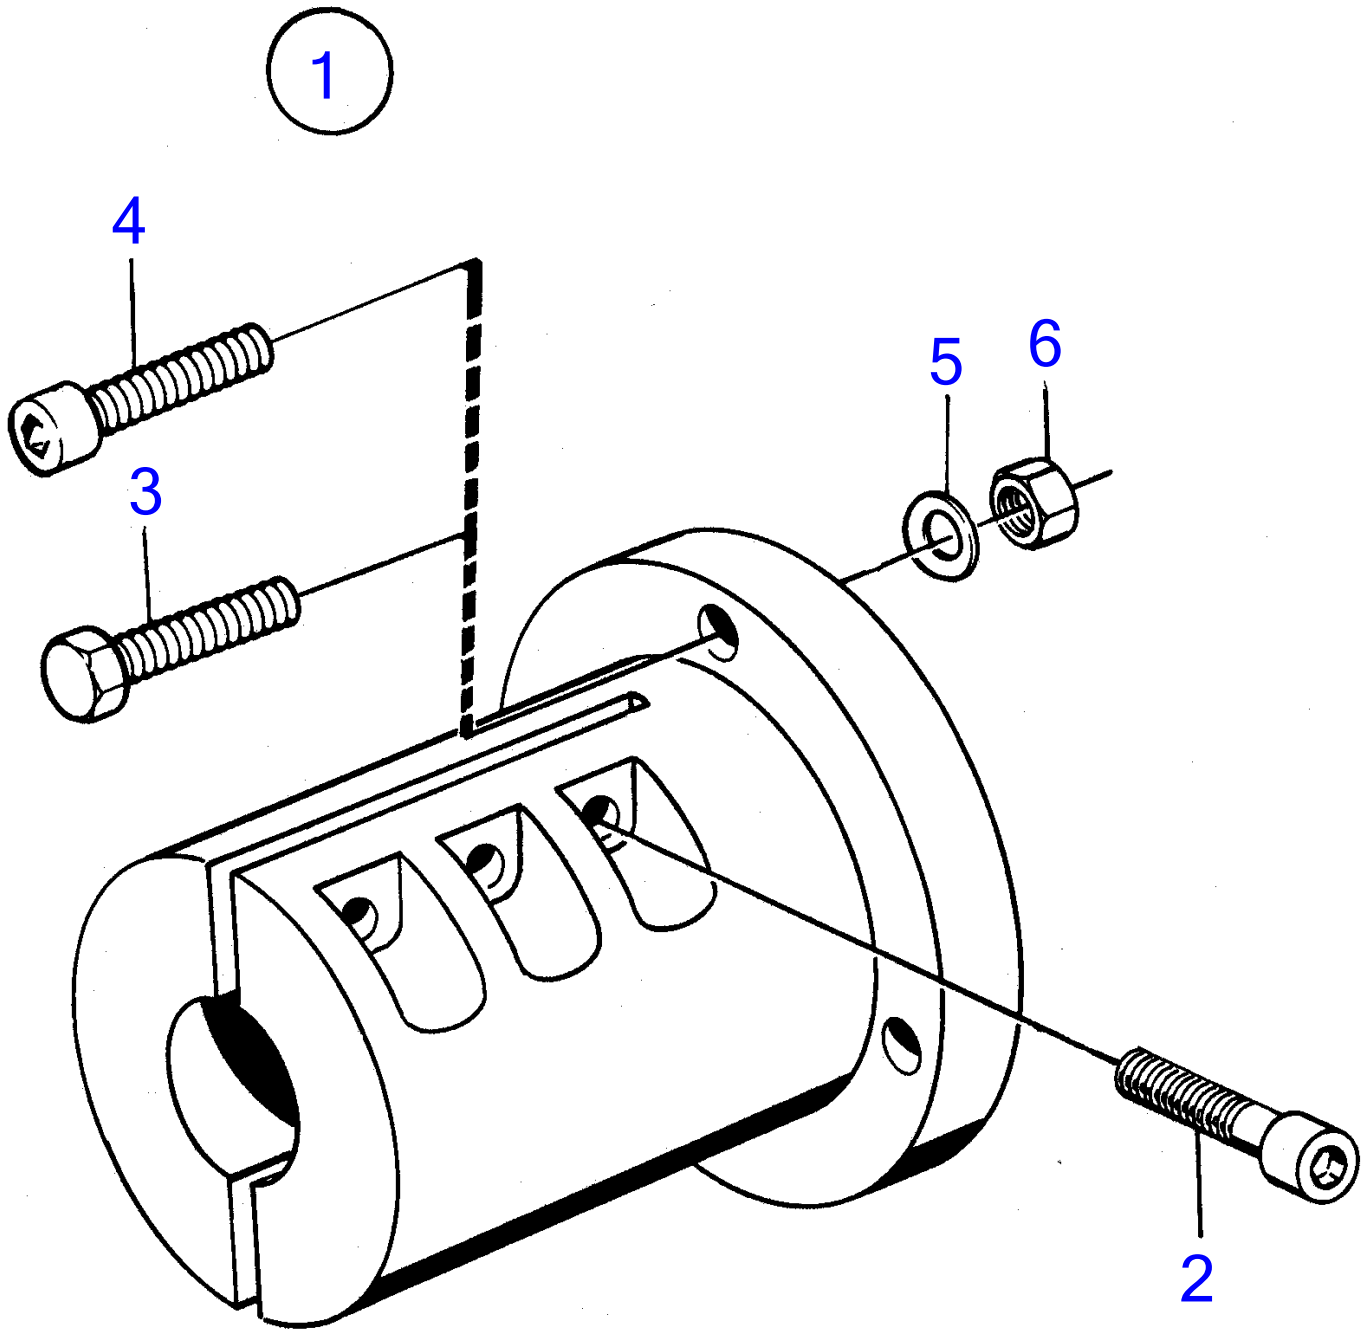

MD2010B, MD2020B, MD2030B, MD2040B

11038

MD2010B, MD2020B, MD2030B, MD2040B

REF	PART NO.	QTY	DESCRIPTION	NOTES
1	827924	1	Clamp coupling	For 25mm propeller shaft.
2	949068	6	▪ Hex. socket screw	
3	970949	4	▪ Hexagon screw	(955319)
4	959239	4	▪ Hex. socket screw	
5	941908	4	▪ Spring washer	
6	971071	4	▪ Hexagon nut	(955783)