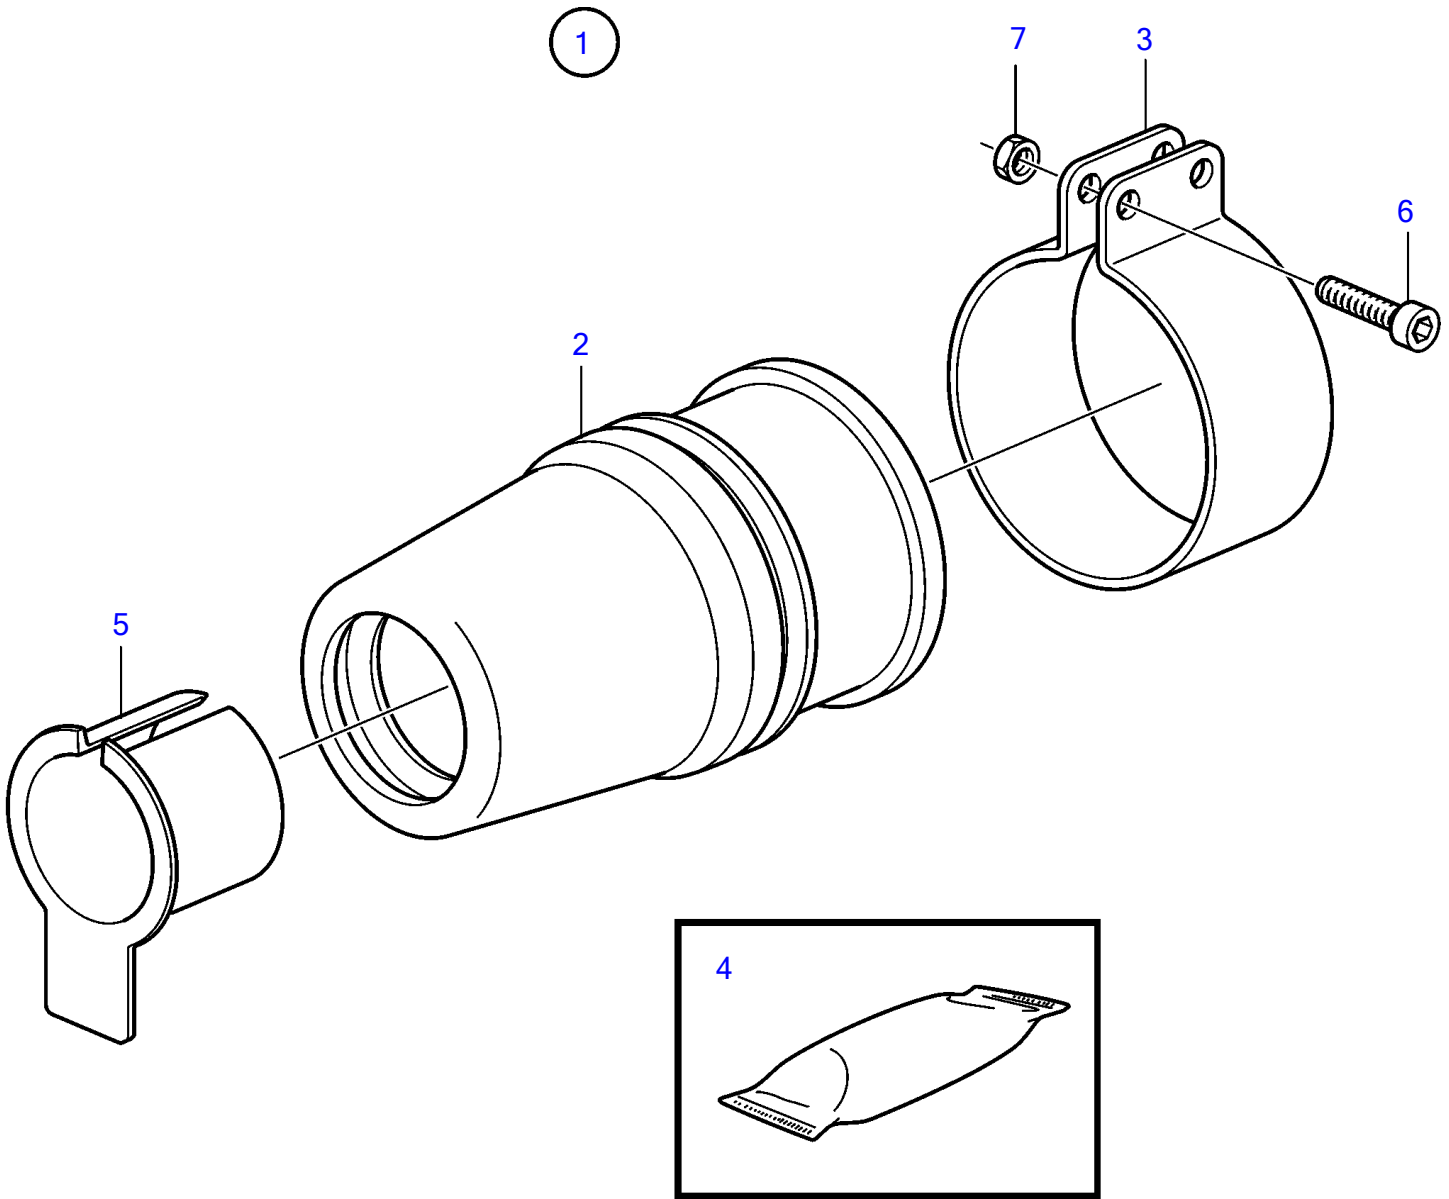

MD2010B, MD2020B, MD2030B, MD2040B

6147

MD2010B, MD2020B, MD2030B, MD2040B

REF	PART NO.	QTY	DESCRIPTION	SEE SEC.	NOTES
1	828422	1	Sealing		D=30mm
			Bulletin P-44-6-1	P-44-6-1-EN	Rubber Stuffing Box
2		1	• Sealing sleeve		
3	828418	1	• Clamp		
4	828250	1	• Lubricating grease		
			Bulletin P-18-4-6	P-18-4-6-EN	Water resistant grease for grease gun
5		1	• Sleeve		
6	963684	2	• Hex. socket screw		
7	966170	2	• Lock nut		