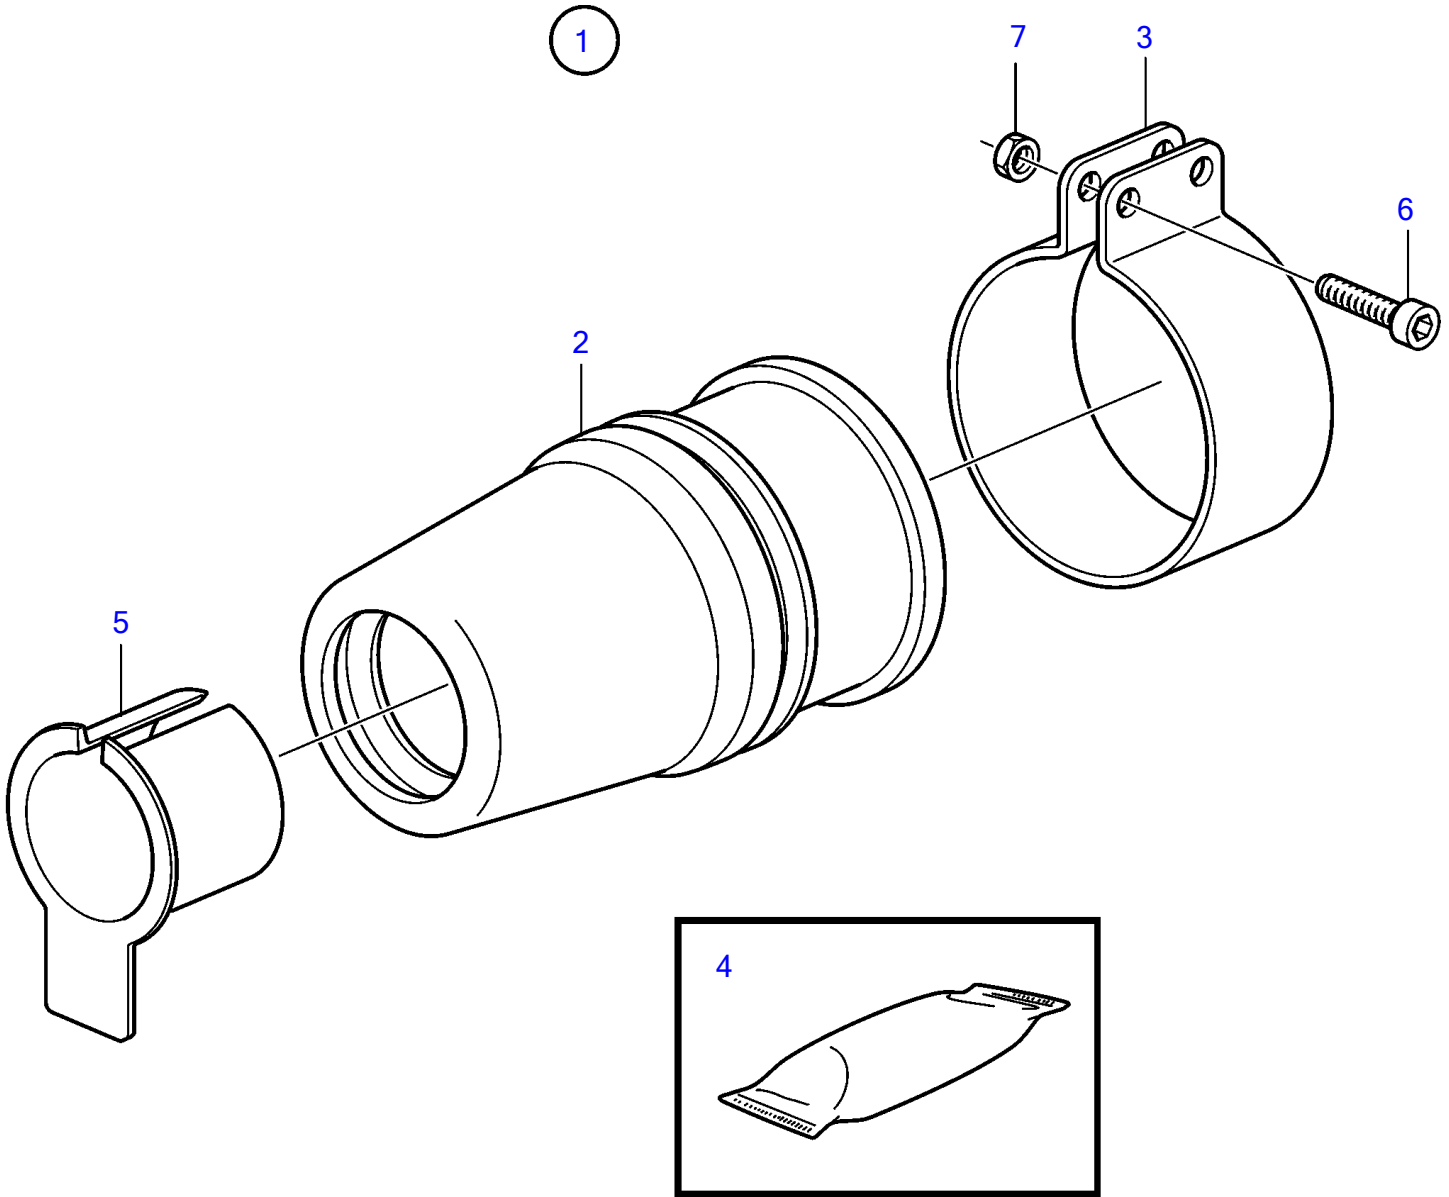

MD2010B, MD2020B, MD2030B, MD2040B

6147

MD2010B, MD2020B, MD2030B, MD2040B

REF	PART NO.	QTY	DESCRIPTION	SEE SEC.	NOTES
1	828254	1	Sealing		D=25mm
			• Bulletin P-44-6-1	P-44-6-1-EN	Rubber Stuffing Box
2		1	• Sealing sleeve		
3	828142	1	• Clamp		
4	828250	1	• Lubricating grease		
			• Bulletin P-18-4-6	P-18-4-6-EN	Water resistant grease for grease gun
5		1	• Sleeve		
6	963684	2	• Hex. socket screw		
7	966170	2	• Lock nut		