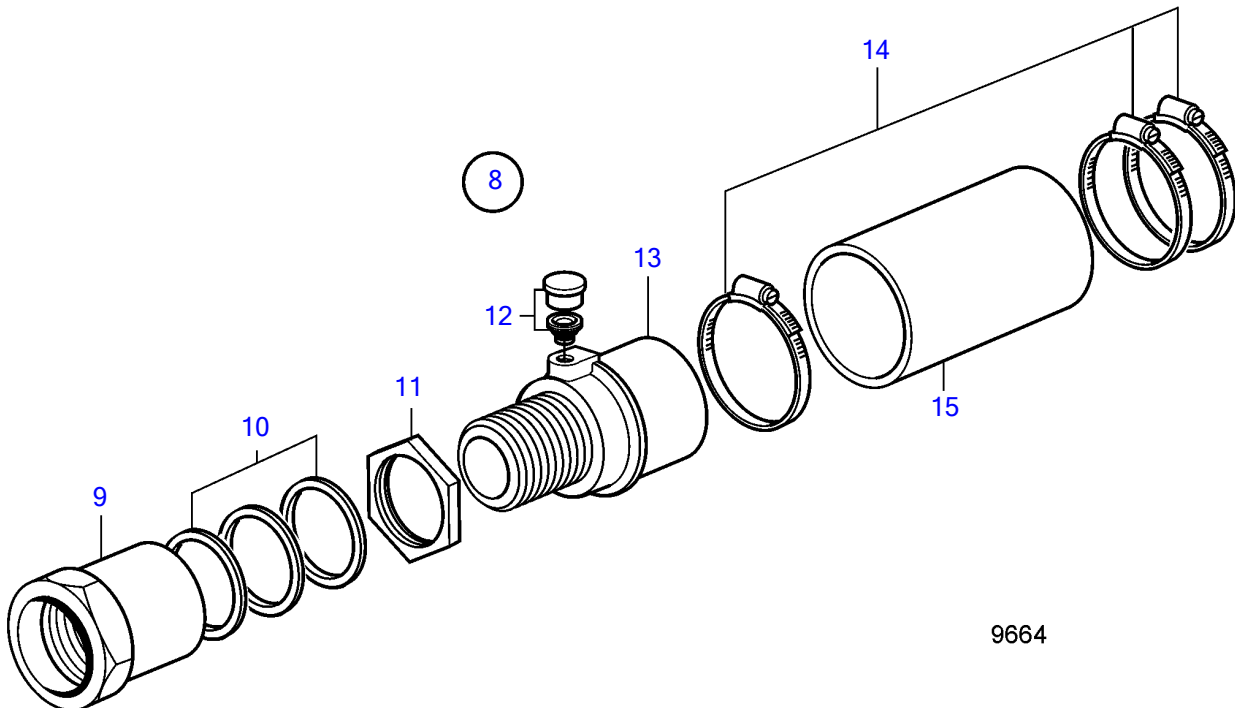

MD2010B, MD2020B, MD2030B, MD2040B

9664

MD2010B, MD2020B, MD2030B, MD2040B

REF	PART NO.	QTY	DESCRIPTION	NOTES
1	827184	1	Grease press	
2	815579	1	• Leather cuff	
3	948087	2	• Washer	
4	(907173)	1	• Grooved pin	Obsolete part
5	950354	1	• Lock nut	
6		1	• Retainer	
7	833842	1	Hose	
8	859012	1	Stuffing box	D=25mm
	859013	1	Stuffing box	D=30mm
9		1	• Nut	
10	859003	3	• Box gasket	D=25mm
	859006	3	• Box gasket	D=30mm
11		1	• Nut	
12	914138	1	• Lubricator	
13		1	• Stuffing box	
14	961672	3	• Hose clamp	For 859012
	961674	3	• Hose clamp	For 859013
15	825672	1	• Rubber hose	D=25mm
	825673	1	• Rubber hose	D=30mm