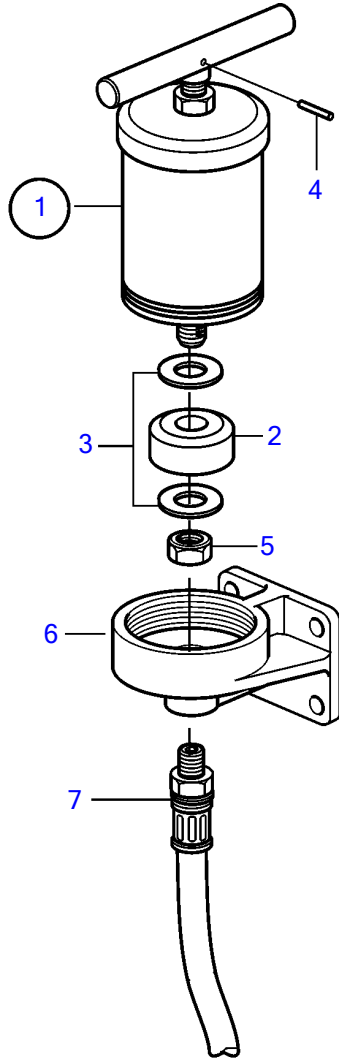

MD2010B, MD2020B, MD2030B, MD2040B

9664

MD2010B, MD2020B, MD2030B, MD2040B

REF	PART NO.	QTY	DESCRIPTION	NOTES
1	827184	1	Grease press	
2	815579	1	• Leather cuff	
3	948087	2	• Washer	
4	(907173)	1	• Grooved pin	Obsolete part
5	950354	1	• Lock nut	
6		1	• Retainer	
7	833842	1	Hose	
8	859012	1	Stuffing box	D=25mm
	859013	1	Stuffing box	D=30mm
9		1	• Nut	
10	859003	3	• Box gasket	D=25mm
	859006	3	• Box gasket	D=30mm
11		1	• Nut	
12	914138	1	• Lubricator	
13		1	• Stuffing box	
14	961672	3	• Hose clamp	For 859012
	961674	3	• Hose clamp	For 859013
15	825672	1	• Rubber hose	D=25mm
	825673	1	• Rubber hose	D=30mm