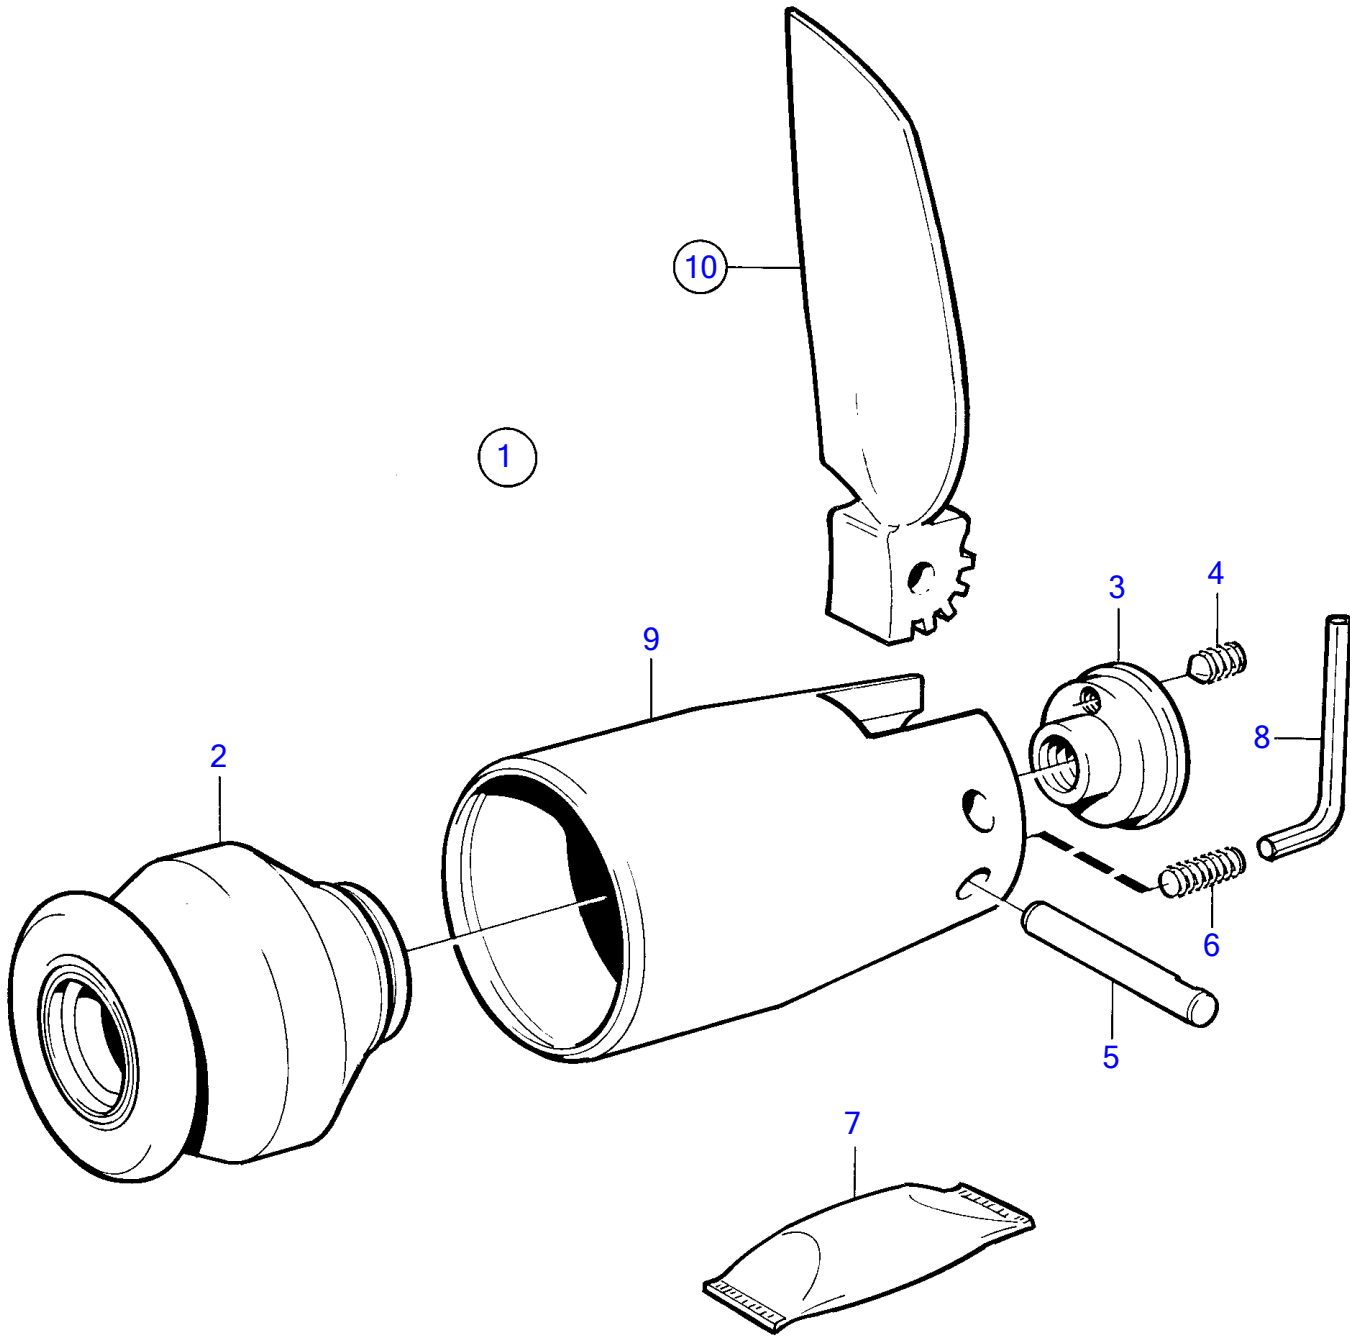

MD2010B, MD2020B, MD2030B, MD2040B

11064

MD2010B, MD2020B, MD2030B, MD2040B

REF	PART NO.	QTY	DESCRIPTION	SEE SEC.	NOTES
1	(3858507)	1	Propeller		Left 14x8 (872599), Obsolete part
	(3858508)	1	Propeller		Left 15x9 (872600), Obsolete part
	(3858510)	1	Propeller		Left 16x11 (872601), Obsolete part
	(3858512)	1	Propeller		Left 17x14 (873145), Obsolete part
2	3851532	1	• Bushing		
3	(872326)	1	• Propeller nut		Obsolete part
4	872327	1	• Set screw		
5	872328	2	• Shaft		
6	872397	2	• Set screw		
7	828250	1	• Lubricating grease		25G
			• Bulletin P-18-4-6	P-18-4-6-EN	Water resistant grease for grease gun
8	872604	1	• Allen wrench		
9		1	• Propeller hub		
10	872877	1	• Propeller		14X8
	872878	1	• Propeller		15x9
	872880	1	• Propeller		16x11
	873536	1	• Propeller blade kit		17X14